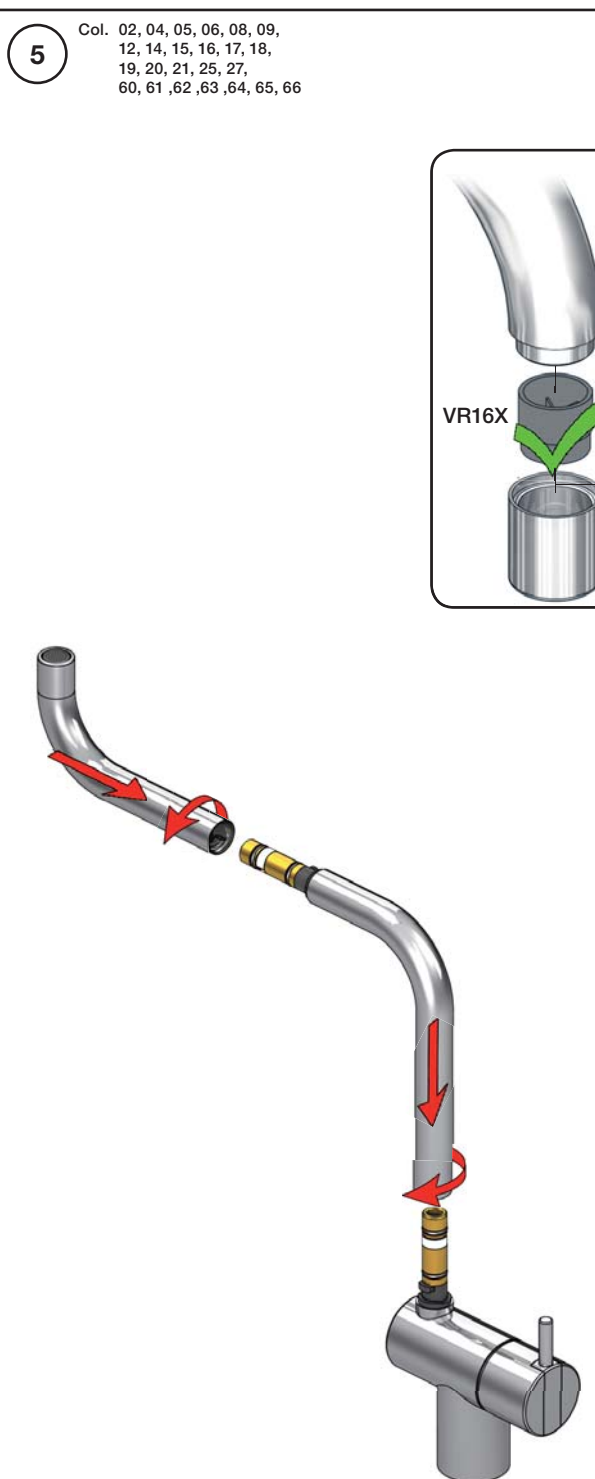

VOLA KV1EB

Fitting instruction
 Montageanleitung
 Monteringsvejledning
 Monteringsvægledning
 Montage hanleiding
 Manuel de montage

Data, 3 Bar:

	l/min.	Gal/min.	
KV1EB:	5,0*	1,3*	 *VR161N

 Max. 70°C, 158°F

Colour: paint + 16, 19, 20

- NR.10/L/M: VR20, VR22, VR273/L/M, VR294, VR295
 VR17LXK: VR15P, VR16LX, VR17L
 VR30/X: VR15P, VR16LX, VR17L, VR29, 4xVR31, VR35, VR1902 (F40) (and KV1EB from 1972 - 1996)
 VR132/X: VR15P, VR16LX, VR17L, 2xVR31, 2xVR558, VR1902 (2013 - 06. 2016)
 VR133/X: VR15P, VR16LX, VR17L, VR24, 4xVR31, VR113, VR1902 (1997 - 2012)
 VR230/X: VR15P, VR16LX, VR17L, 2xVR118, VR229, VR235, 4xVR558, VR1902 (06-2016 -)
 VR270K: VR161N, VR266A, VR270, VR562, VR569
 VR277K: VR22, VR269, VR277
 VR297/L/M: VR20, VR22, VR269, VR273/L/M, VR277, VR294, VR295, VR296
 VR433: VR261, VR263, VR440, VR442, 2xVR444