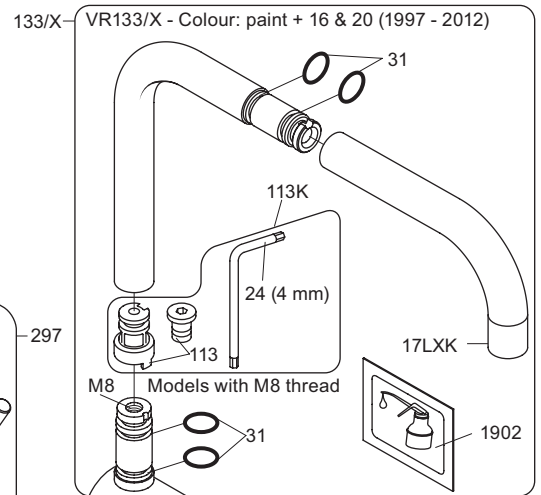

VOLA KV1EB

Fitting instruction
 Montageanleitung
 Monteringsvejledning
 Monteringsvægledning
 Montage hanleiding
 Manuel de montage

Data, 3 Bar:

	l/min.	Gal/min.	
KV1EB:	5,0*	1,3*	 *VR161N

 Max. 70°C, 158°F

Colour: paint + 16, 19, 20

- NR.10/L/M: VR20, VR22, VR273/L/M, VR294, VR295
 VR17LXK: VR15P, VR16LX, VR17L
 VR30/X: VR15P, VR16LX, VR17L, VR29, 4xVR31, VR35, VR1902 (F40) (and KV1EB from 1972 - 1996)
 VR132/X: VR15P, VR16LX, VR17L, 2xVR31, 2xVR558, VR1902 (2013 - 06. 2016)
 VR133/X: VR15P, VR16LX, VR17L, VR24, 4xVR31, VR113, VR1902 (1997 - 2012)
 VR230/X: VR15P, VR16LX, VR17L, 2xVR118, VR229, VR235, 4xVR558, VR1902 (06-2016 -)
 VR270K: VR161N, VR266A, VR270, VR562, VR569
 VR277K: VR22, VR269, VR277
 VR297/L/M: VR20, VR22, VR269, VR273/L/M, VR277, VR294, VR295, VR296
 VR433: VR261, VR263, VR440, VR442, 2xVR444