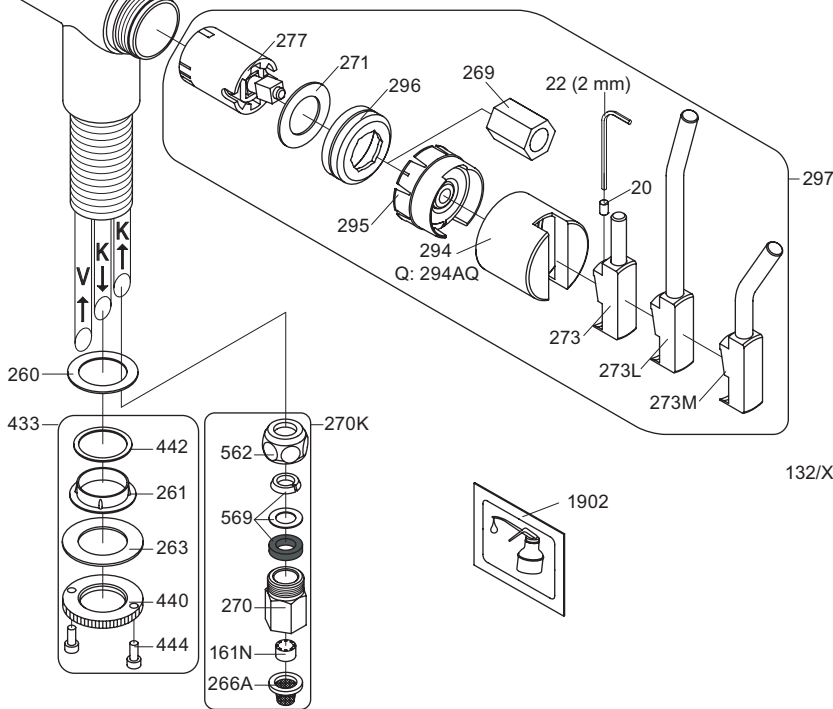

VOLA KV1EB

Fitting instruction
 Montageanleitung
 Monteringsvejledning
 Monteringsvægledning
 Montage hanleiding
 Manuel de montage

Data, 3 Bar:

	l/min.	Gal/min.	
KV1EB:	5,0*	1,3*	 *VR161N

 Max. 70°C, 158°F

Colour: paint + 16, 19, 20

- NR.10/L/M: VR20, VR22, VR273/L/M, VR294, VR295
 VR17LXK: VR15P, VR16LX, VR17L
 VR30/X: VR15P, VR16LX, VR17L, VR29, 4xVR31, VR35, VR1902 (F40) (and KV1EB from 1972 - 1996)
 VR132/X: VR15P, VR16LX, VR17L, 2xVR31, 2xVR558, VR1902 (2013 - 06. 2016)
 VR133/X: VR15P, VR16LX, VR17L, VR24, 4xVR31, VR113, VR1902 (1997 - 2012)
 VR230/X: VR15P, VR16LX, VR17L, 2xVR118, VR229, VR235, 4xVR558, VR1902 (06-2016 -)
 VR270K: VR161N, VR266A, VR270, VR562, VR569
 VR277K: VR22, VR269, VR277
 VR297/L/M: VR20, VR22, VR269, VR273/L/M, VR277, VR294, VR295, VR296
 VR433: VR261, VR263, VR440, VR442, 2xVR444