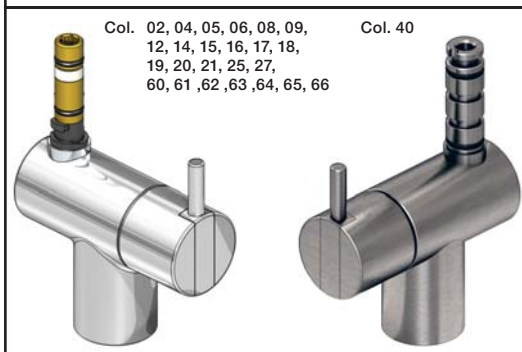

VOLA KV1EB

Fitting instruction
 Montageanleitung
 Monteringsvejledning
 Monteringsvægledning
 Montage hanleiding
 Manuel de montage

Data, 3 Bar:

	l/min.	Gal/min.	
KV1EB:	5,0*	1,3*	 *VR161N

 Max. 70°C, 158°F

Colour: paint + 16, 19, 20

- NR.10/L/M: VR20, VR22, VR273/L/M, VR294, VR295
 VR17LXK: VR15P, VR16LX, VR17L
 VR30/X: VR15P, VR16LX, VR17L, VR29, 4xVR31, VR35, VR1902 (F40) (and KV1EB from 1972 - 1996)
 VR132/X: VR15P, VR16LX, VR17L, 2xVR31, 2xVR558, VR1902 (2013 - 06. 2016)
 VR133/X: VR15P, VR16LX, VR17L, VR24, 4xVR31, VR113, VR1902 (1997 - 2012)
 VR230/X: VR15P, VR16LX, VR17L, 2xVR118, VR229, VR235, 4xVR558, VR1902 (06-2016 -)
 VR270K: VR161N, VR266A, VR270, VR562, VR569
 VR277K: VR22, VR269, VR277
 VR297/L/M: VR20, VR22, VR269, VR273/L/M, VR277, VR294, VR295, VR296
 VR433: VR261, VR263, VR440, VR442, 2xVR444