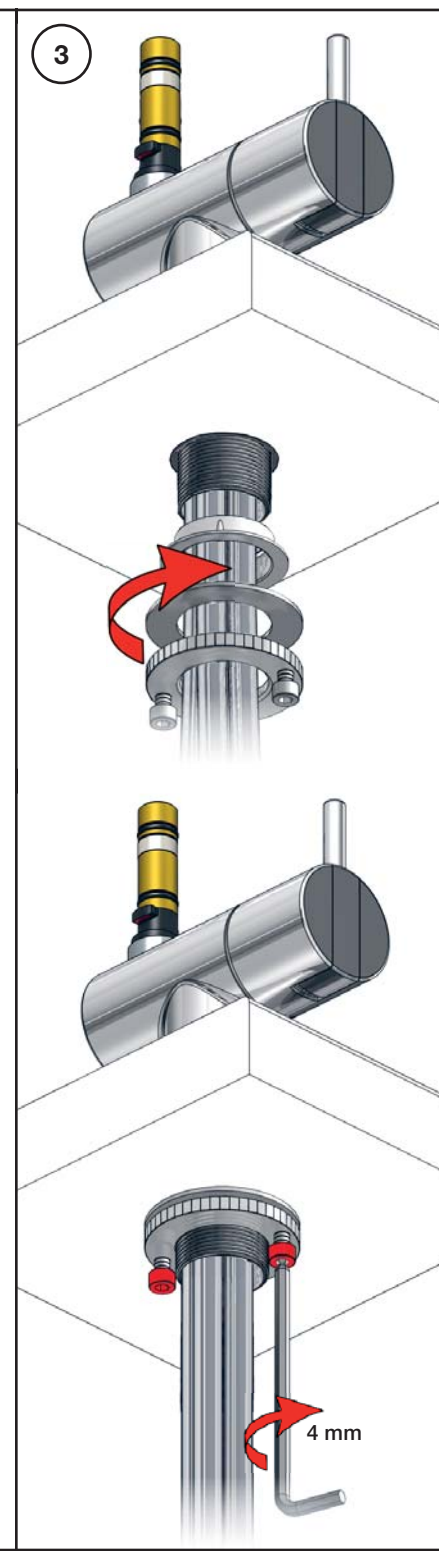

VOLA KV1EB

Fitting instruction
 Montageanleitung
 Monteringsvejledning
 Monteringsvægledning
 Montage hanleiding
 Manuel de montage

Data, 3 Bar:

	l/min.	Gal/min.	
KV1EB:	5,0*	1,3*	 *VR161N

 Max. 70°C, 158°F

Colour: paint + 16, 19, 20

- NR.10/L/M: VR20, VR22, VR273/L/M, VR294, VR295
 VR17LXK: VR15P, VR16LX, VR17L
 VR30/X: VR15P, VR16LX, VR17L, VR29, 4xVR31, VR35, VR1902 (F40) (and KV1EB from 1972 - 1996)
 VR132/X: VR15P, VR16LX, VR17L, 2xVR31, 2xVR558, VR1902 (2013 - 06. 2016)
 VR133/X: VR15P, VR16LX, VR17L, VR24, 4xVR31, VR113, VR1902 (1997 - 2012)
 VR230/X: VR15P, VR16LX, VR17L, 2xVR118, VR229, VR235, 4xVR558, VR1902 (06-2016 -)
 VR270K: VR161N, VR266A, VR270, VR562, VR569
 VR277K: VR22, VR269, VR277
 VR297/L/M: VR20, VR22, VR269, VR273/L/M, VR277, VR294, VR295, VR296
 VR433: VR261, VR263, VR440, VR442, 2xVR444