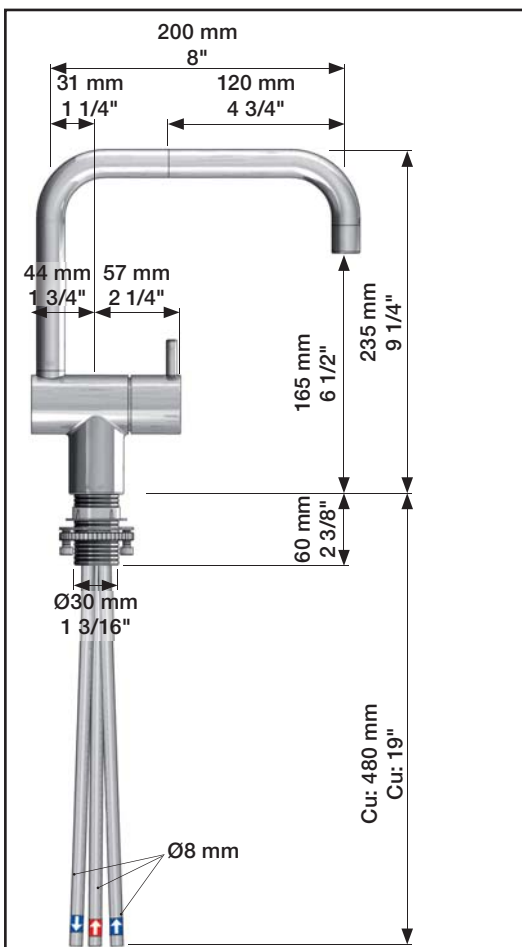

VOLA KV1EB

Fitting instruction
 Montageanleitung
 Monteringsvejledning
 Monteringsvægledning
 Montage hanleiding
 Manuel de montage

Data, 3 Bar:

	l/min.	Gal/min.	
KV1EB:	5,0*	1,3*	 *VR161N

 Max. 70°C, 158°F

Colour: paint + 16, 19, 20

- NR.10/L/M: VR20, VR22, VR273/L/M, VR294, VR295
 VR17LXK: VR15P, VR16LX, VR17L
 VR30/X: VR15P, VR16LX, VR17L, VR29, 4xVR31, VR35, VR1902 (F40) (and KV1EB from 1972 - 1996)
 VR132/X: VR15P, VR16LX, VR17L, 2xVR31, 2xVR558, VR1902 (2013 - 06. 2016)
 VR133/X: VR15P, VR16LX, VR17L, VR24, 4xVR31, VR113, VR1902 (1997 - 2012)
 VR230/X: VR15P, VR16LX, VR17L, 2xVR118, VR229, VR235, 4xVR558, VR1902 (06-2016 -)
 VR270K: VR161N, VR266A, VR270, VR562, VR569
 VR277K: VR22, VR269, VR277
 VR297/L/M: VR20, VR22, VR269, VR273/L/M, VR277, VR294, VR295, VR296
 VR433: VR261, VR263, VR440, VR442, 2xVR444