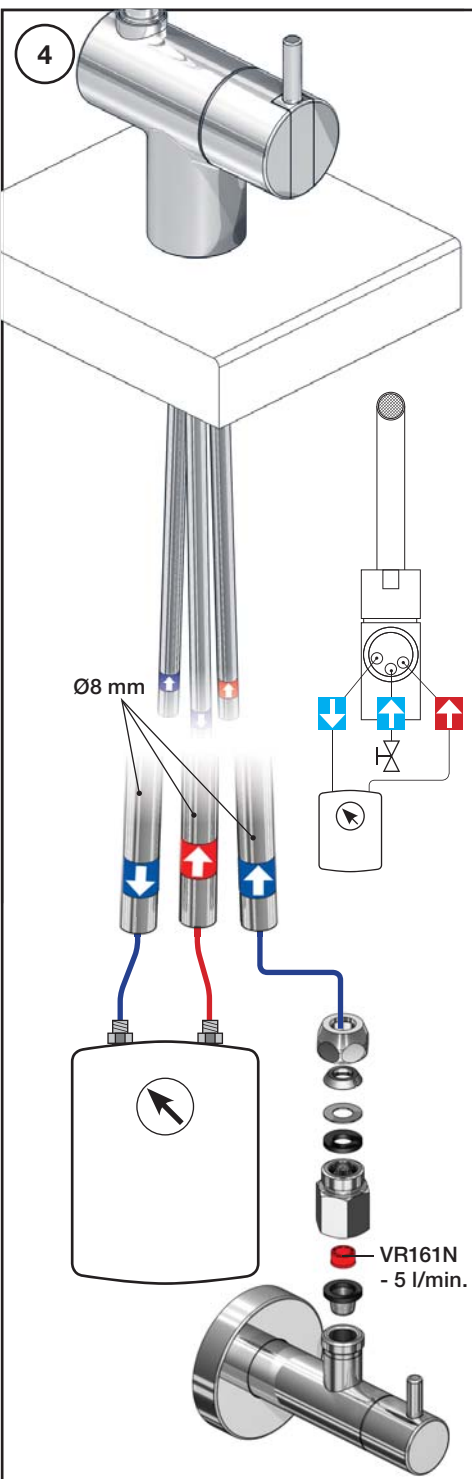

VOLA KV1EB

Fitting instruction
 Montageanleitung
 Monteringsvejledning
 Monteringsvægledning
 Montage hanleiding
 Manuel de montage

Data, 3 Bar:

	l/min.	Gal/min.	
KV1EB:	5,0*	1,3*	 *VR161N

 Max. 70°C, 158°F

Colour: paint + 16, 19, 20

- NR.10/L/M: VR20, VR22, VR273/L/M, VR294, VR295
 VR17LXK: VR15P, VR16LX, VR17L
 VR30/X: VR15P, VR16LX, VR17L, VR29, 4xVR31, VR35, VR1902 (F40) (and KV1EB from 1972 - 1996)
 VR132/X: VR15P, VR16LX, VR17L, 2xVR31, 2xVR558, VR1902 (2013 - 06. 2016)
 VR133/X: VR15P, VR16LX, VR17L, VR24, 4xVR31, VR113, VR1902 (1997 - 2012)
 VR230/X: VR15P, VR16LX, VR17L, 2xVR118, VR229, VR235, 4xVR558, VR1902 (06-2016 -)
 VR270K: VR161N, VR266A, VR270, VR562, VR569
 VR277K: VR22, VR269, VR277
 VR297/L/M: VR20, VR22, VR269, VR273/L/M, VR277, VR294, VR295, VR296
 VR433: VR261, VR263, VR440, VR442, 2xVR444