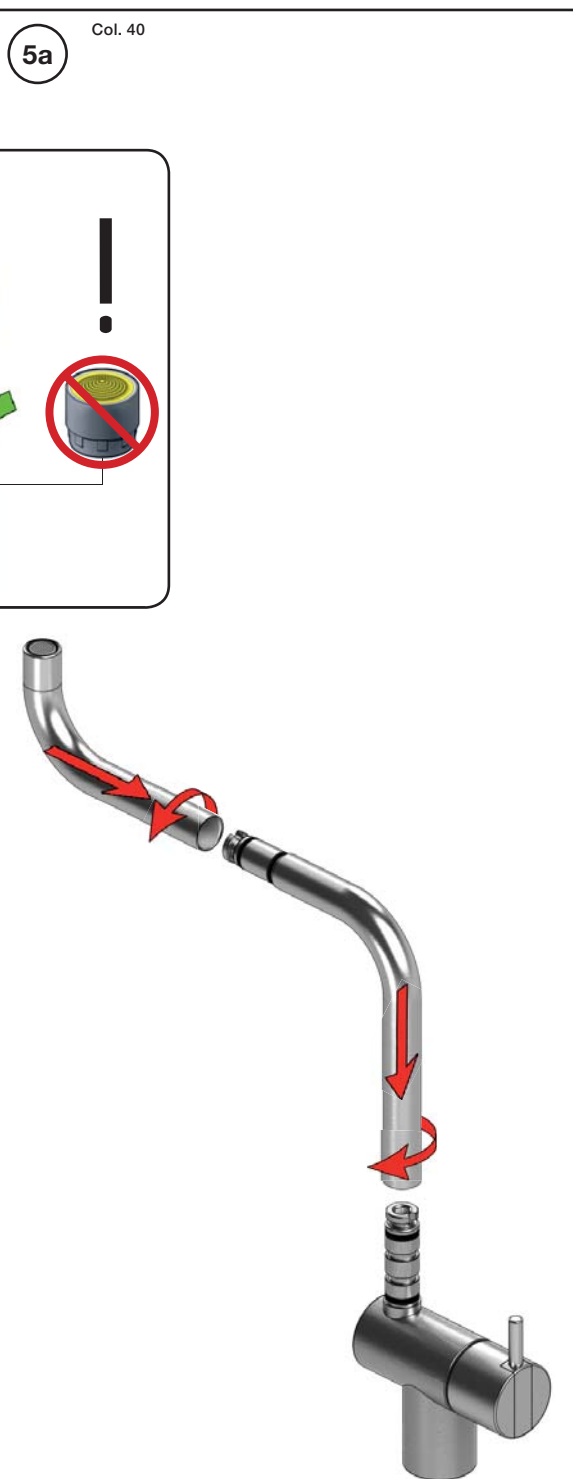

VOLA KV1EB

Fitting instruction
 Montageanleitung
 Monteringsvejledning
 Monteringsvægledning
 Montage hanleiding
 Manuel de montage

Data, 3 Bar:

	l/min.	Gal/min.	
KV1EB:	5,0*	1,3*	 *VR161N

 Max. 70°C, 158°F

Colour: paint + 16, 19, 20

- NR.10/L/M: VR20, VR22, VR273/L/M, VR294, VR295
 VR17LXK: VR15P, VR16LX, VR17L
 VR30/X: VR15P, VR16LX, VR17L, VR29, 4xVR31, VR35, VR1902 (F40) (and KV1EB from 1972 - 1996)
 VR132/X: VR15P, VR16LX, VR17L, 2xVR31, 2xVR558, VR1902 (2013 - 06. 2016)
 VR133/X: VR15P, VR16LX, VR17L, VR24, 4xVR31, VR113, VR1902 (1997 - 2012)
 VR230/X: VR15P, VR16LX, VR17L, 2xVR118, VR229, VR235, 4xVR558, VR1902 (06-2016 -)
 VR270K: VR161N, VR266A, VR270, VR562, VR569
 VR277K: VR22, VR269, VR277
 VR297/L/M: VR20, VR22, VR269, VR273/L/M, VR277, VR294, VR295, VR296
 VR433: VR261, VR263, VR440, VR442, 2xVR444