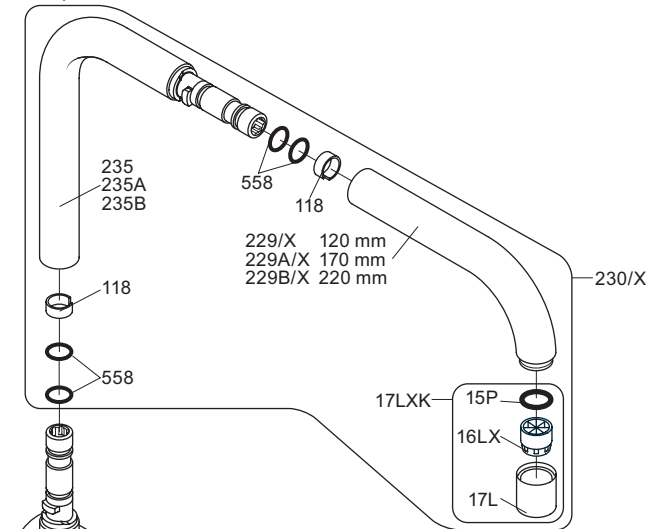

VOLA KV1EB

Fitting instruction
 Montageanleitung
 Monteringsvejledning
 Monteringsvægledning
 Montage hanleiding
 Manuel de montage

Data, 3 Bar:

	l/min.	Gal/min.	
KV1EB:	5,0*	1,3*	 *VR161N

 Max. 70°C, 158°F

Colour: paint + 16, 19, 20

- NR.10/L/M: VR20, VR22, VR273/L/M, VR294, VR295
 VR17LXK: VR15P, VR16LX, VR17L
 VR30/X: VR15P, VR16LX, VR17L, VR29, 4xVR31, VR35, VR1902 (F40) (and KV1EB from 1972 - 1996)
 VR132/X: VR15P, VR16LX, VR17L, 2xVR31, 2xVR558, VR1902 (2013 - 06. 2016)
 VR133/X: VR15P, VR16LX, VR17L, VR24, 4xVR31, VR113, VR1902 (1997 - 2012)
 VR230/X: VR15P, VR16LX, VR17L, 2xVR118, VR229, VR235, 4xVR558, VR1902 (06-2016 -)
 VR270K: VR161N, VR266A, VR270, VR562, VR569
 VR277K: VR22, VR269, VR277
 VR297/L/M: VR20, VR22, VR269, VR273/L/M, VR277, VR294, VR295, VR296
 VR433: VR261, VR263, VR440, VR442, 2xVR444