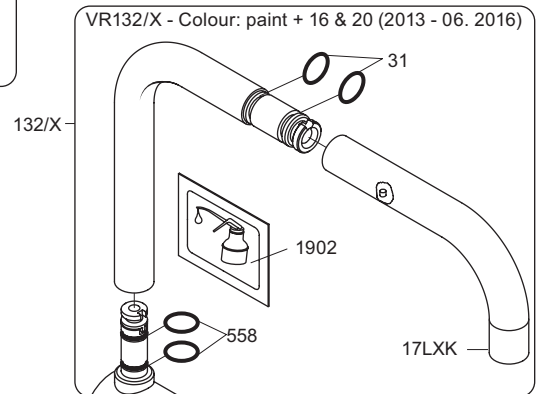

VOLA KV1EB

Fitting instruction
 Montageanleitung
 Monteringsvejledning
 Monteringsvægledning
 Montage hanleiding
 Manuel de montage

Data, 3 Bar:

	l/min.	Gal/min.	
KV1EB:	5,0*	1,3*	 *VR161N

 Max. 70°C, 158°F

Colour: paint + 16, 19, 20

- NR.10/L/M: VR20, VR22, VR273/L/M, VR294, VR295
 VR17LXK: VR15P, VR16LX, VR17L
 VR30/X: VR15P, VR16LX, VR17L, VR29, 4xVR31, VR35, VR1902 (F40) (and KV1EB from 1972 - 1996)
 VR132/X: VR15P, VR16LX, VR17L, 2xVR31, 2xVR558, VR1902 (2013 - 06. 2016)
 VR133/X: VR15P, VR16LX, VR17L, VR24, 4xVR31, VR113, VR1902 (1997 - 2012)
 VR230/X: VR15P, VR16LX, VR17L, 2xVR118, VR229, VR235, 4xVR558, VR1902 (06-2016 -)
 VR270K: VR161N, VR266A, VR270, VR562, VR569
 VR277K: VR22, VR269, VR277
 VR297/L/M: VR20, VR22, VR269, VR273/L/M, VR277, VR294, VR295, VR296
 VR433: VR261, VR263, VR440, VR442, 2xVR444