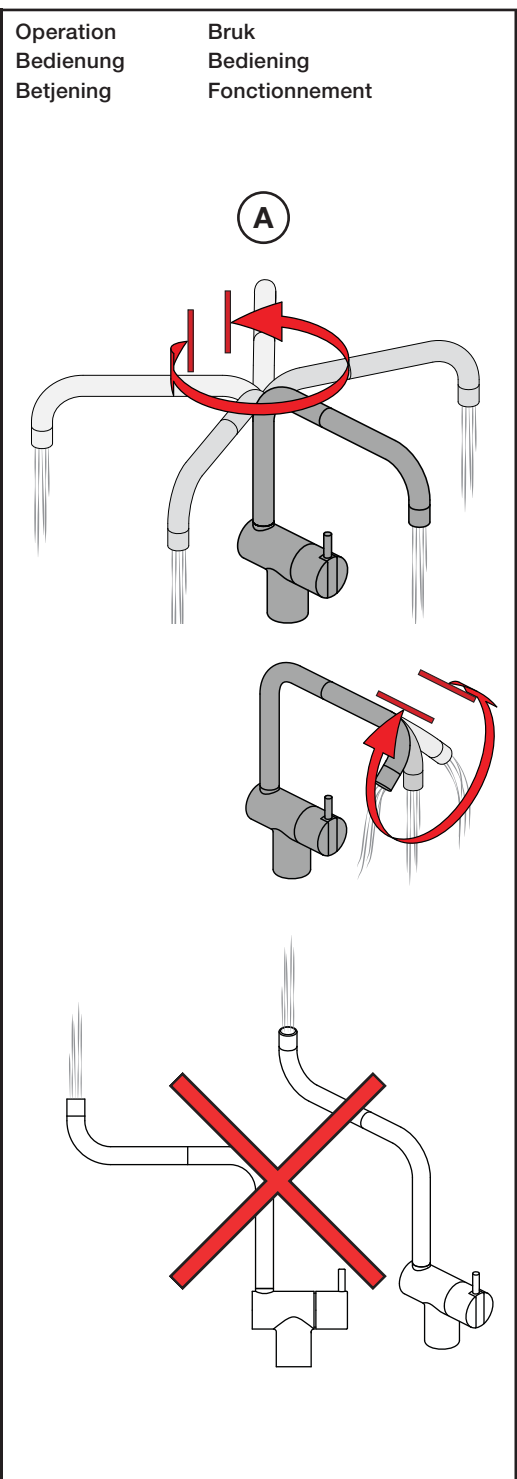

VOLA KV1EB

Fitting instruction
 Montageanleitung
 Monteringsvejledning
 Monteringsvægledning
 Montage hanleiding
 Manuel de montage

Data, 3 Bar:

	l/min.	Gal/min.	
KV1EB:	5,0*	1,3*	 *VR161N

 Max. 70°C, 158°F

Colour: paint + 16, 19, 20

- NR.10/L/M: VR20, VR22, VR273/L/M, VR294, VR295
 VR17LXK: VR15P, VR16LX, VR17L
 VR30/X: VR15P, VR16LX, VR17L, VR29, 4xVR31, VR35, VR1902 (F40) (and KV1EB from 1972 - 1996)
 VR132/X: VR15P, VR16LX, VR17L, 2xVR31, 2xVR558, VR1902 (2013 - 06. 2016)
 VR133/X: VR15P, VR16LX, VR17L, VR24, 4xVR31, VR113, VR1902 (1997 - 2012)
 VR230/X: VR15P, VR16LX, VR17L, 2xVR118, VR229, VR235, 4xVR558, VR1902 (06-2016 -)
 VR270K: VR161N, VR266A, VR270, VR562, VR569
 VR277K: VR22, VR269, VR277
 VR297/L/M: VR20, VR22, VR269, VR273/L/M, VR277, VR294, VR295, VR296
 VR433: VR261, VR263, VR440, VR442, 2xVR444