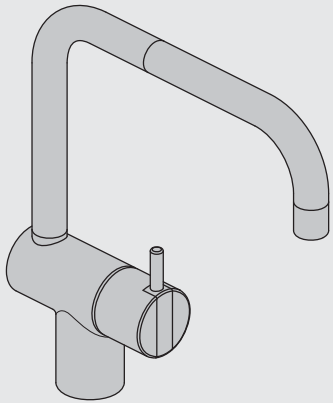

VOLA KV1EB

Fitting instruction
 Montageanleitung
 Monteringsvejledning
 Monteringsvægledning
 Montage hanleiding
 Manuel de montage

Data, 3 Bar:

	l/min.	Gal/min.	
KV1EB:	5,0*	1,3*	 *VR161N

 Max. 70°C, 158°F

Colour: paint + 16, 19, 20

- NR.10/L/M: VR20, VR22, VR273/L/M, VR294, VR295
 VR17LXK: VR15P, VR16LX, VR17L
 VR30/X: VR15P, VR16LX, VR17L, VR29, 4xVR31, VR35, VR1902 (F40) (and KV1EB from 1972 - 1996)
 VR132/X: VR15P, VR16LX, VR17L, 2xVR31, 2xVR558, VR1902 (2013 - 06. 2016)
 VR133/X: VR15P, VR16LX, VR17L, VR24, 4xVR31, VR113, VR1902 (1997 - 2012)
 VR230/X: VR15P, VR16LX, VR17L, 2xVR118, VR229, VR235, 4xVR558, VR1902 (06-2016 -)
 VR270K: VR161N, VR266A, VR270, VR562, VR569
 VR277K: VR22, VR269, VR277
 VR297/L/M: VR20, VR22, VR269, VR273/L/M, VR277, VR294, VR295, VR296
 VR433: VR261, VR263, VR440, VR442, 2xVR444