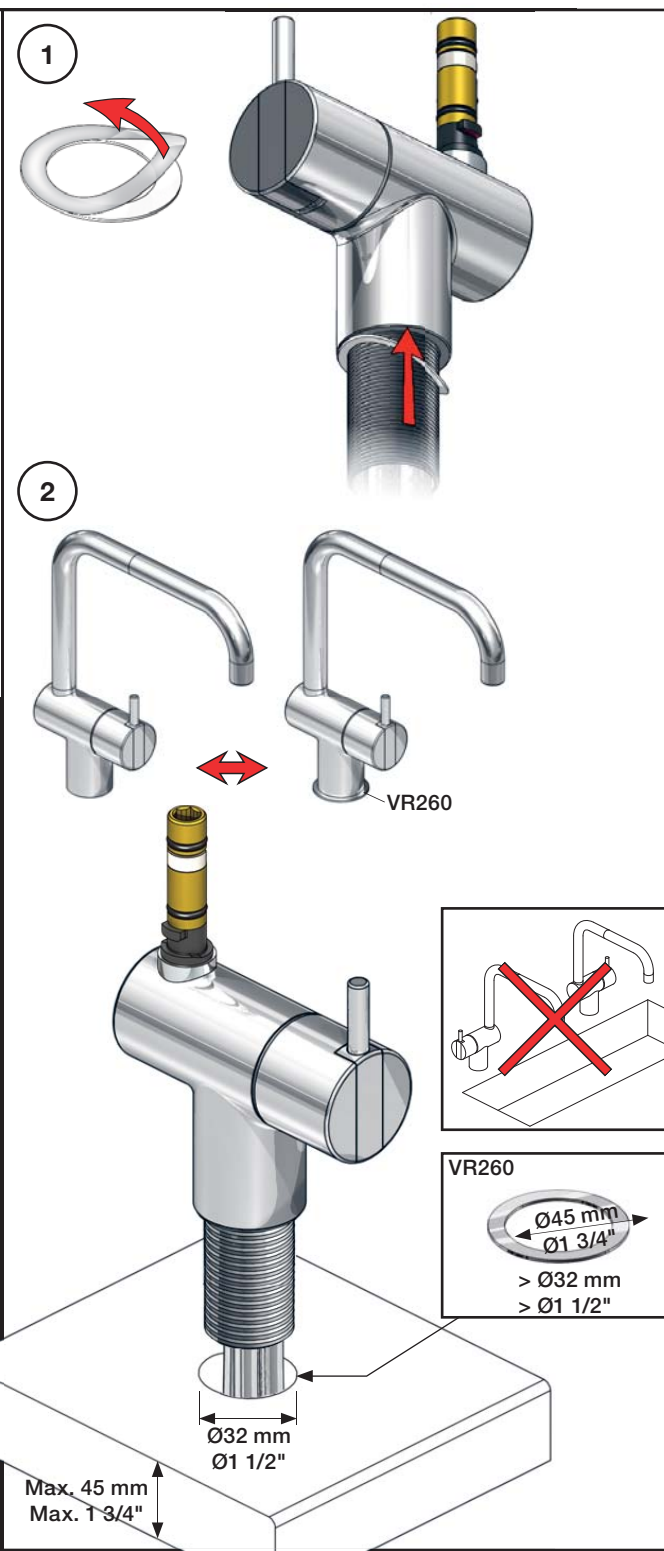

VOLA KV1EB

Fitting instruction
 Montageanleitung
 Monteringsvejledning
 Monteringsvægledning
 Montage hanleiding
 Manuel de montage

Data, 3 Bar:

	l/min.	Gal/min.	
KV1EB:	5,0*	1,3*	 *VR161N

 Max. 70°C, 158°F

Colour: paint + 16, 19, 20

- NR.10/L/M: VR20, VR22, VR273/L/M, VR294, VR295
 VR17LXK: VR15P, VR16LX, VR17L
 VR30/X: VR15P, VR16LX, VR17L, VR29, 4xVR31, VR35, VR1902 (F40) (and KV1EB from 1972 - 1996)
 VR132/X: VR15P, VR16LX, VR17L, 2xVR31, 2xVR558, VR1902 (2013 - 06. 2016)
 VR133/X: VR15P, VR16LX, VR17L, VR24, 4xVR31, VR113, VR1902 (1997 - 2012)
 VR230/X: VR15P, VR16LX, VR17L, 2xVR118, VR229, VR235, 4xVR558, VR1902 (06-2016 -)
 VR270K: VR161N, VR266A, VR270, VR562, VR569
 VR277K: VR22, VR269, VR277
 VR297/L/M: VR20, VR22, VR269, VR273/L/M, VR277, VR294, VR295, VR296
 VR433: VR261, VR263, VR440, VR442, 2xVR444