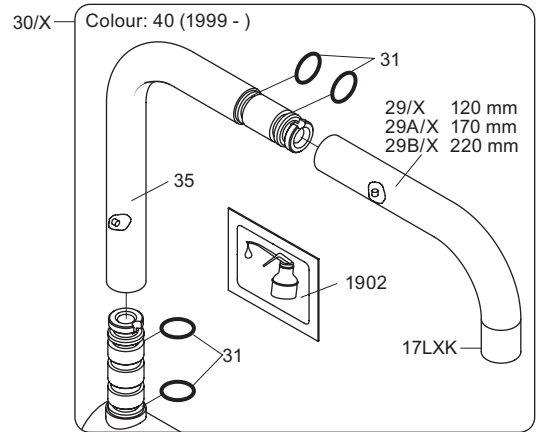

VOLA KV1EB

Fitting instruction
 Montageanleitung
 Monteringsvejledning
 Monteringsvægledning
 Montage hanleiding
 Manuel de montage

Data, 3 Bar:

	l/min.	Gal/min.	
KV1EB:	5,0*	1,3*	 *VR161N

 Max. 70°C, 158°F

Colour: paint + 16, 19, 20

- NR.10/L/M: VR20, VR22, VR273/L/M, VR294, VR295
 VR17LXK: VR15P, VR16LX, VR17L
 VR30/X: VR15P, VR16LX, VR17L, VR29, 4xVR31, VR35, VR1902 (F40) (and KV1EB from 1972 - 1996)
 VR132/X: VR15P, VR16LX, VR17L, 2xVR31, 2xVR558, VR1902 (2013 - 06. 2016)
 VR133/X: VR15P, VR16LX, VR17L, VR24, 4xVR31, VR113, VR1902 (1997 - 2012)
 VR230/X: VR15P, VR16LX, VR17L, 2xVR118, VR229, VR235, 4xVR558, VR1902 (06-2016 -)
 VR270K: VR161N, VR266A, VR270, VR562, VR569
 VR277K: VR22, VR269, VR277
 VR297/L/M: VR20, VR22, VR269, VR273/L/M, VR277, VR294, VR295, VR296
 VR433: VR261, VR263, VR440, VR442, 2xVR444