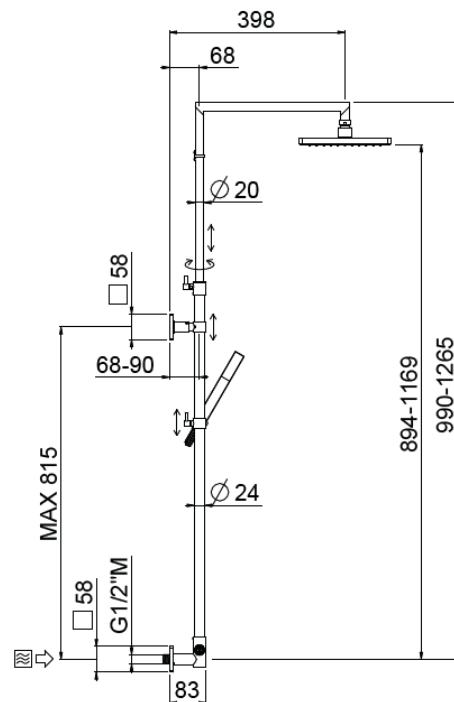

# Corner telescopic concealed

Corner telescopic concealed, Square shower head  
**32476/ID-CR**

## TECHNICAL INFORMATION

Turning shower column with adjustable mounting with articulated shower holder, built-in holder, adjustable upper holder and diverter. Non-liming inspectable square shower head 200x200 in brass/stainless steel. ABS non-liming one jet square shower. PVC smooth double anti-torsion flexible hose cm 150. CHROME

## SPARE PARTS

## TECHNICAL DRAWING