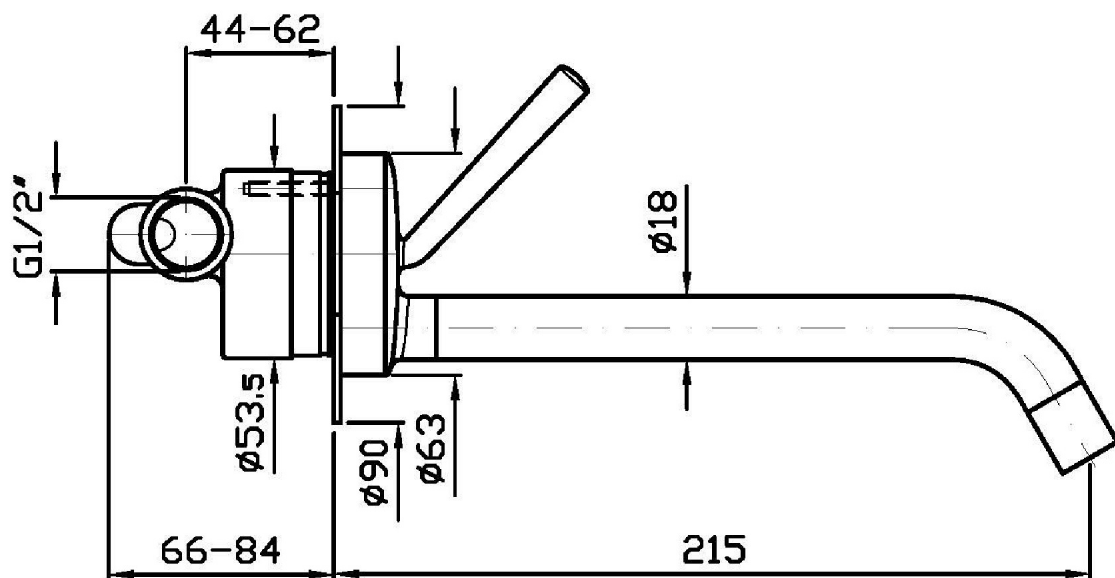

ISY

ZP1617

Disegno Complessivo / Overall Drawing