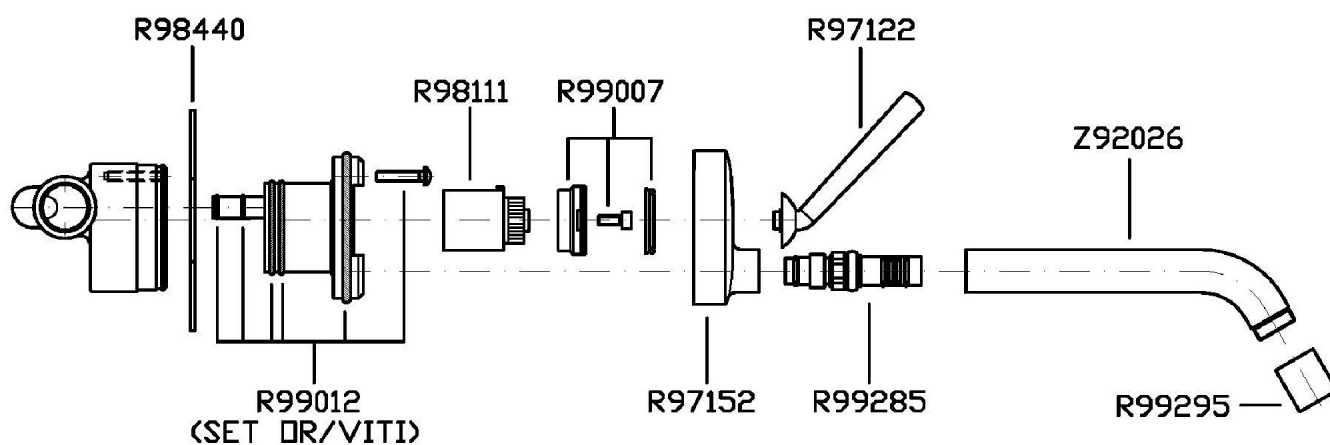

ISY

ZP1617

Esplosi / Exploded