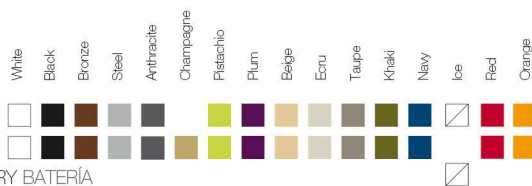

UL / ELECTRICAL COMPONENTS

The electrical components that make up the products from Vondom are all UL listed for Wet/Outdoor use under the following 4 UL certificates:

- Bulb: BULB-26W-E175761
- Cable: CABLE-E313867
- Insulated Tubing: EXTRUDED_INSULATING_E203950
- Lamp Holder: LAMPHOLDER-E165669

Details for the UL certificates can be found on the UL website and any purchased lamps will have UL stickers documenting the certification.