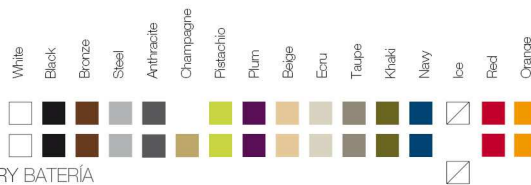

VELA Chill Ottoman 100
VELA Chill Puff 100

FINISHES ACABADOS

COLOURS COLORES

BASIC

LACQUERED / LACADO

LIGHT / LUZ, LED RGB, LED DMX, BATTERY BATERÍA

FABRIC TEJIDOS

NAUTICAL NÁUTICA