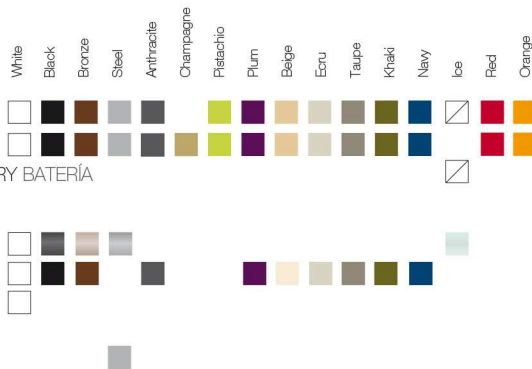

FINISHES ACABADOS

COLOURS COLORES

BASIC

LACQUERED / LACADO

LIGHT / LUZ, LED RGB, LED DMX, BATTERY BATERIA

TABLETOPS TABLEROS

GLASS

HPL

FULL WHITE Solid Surface / Superficie Sólida

INOX Bar Barras

Type plug available Tipo de plug disponible