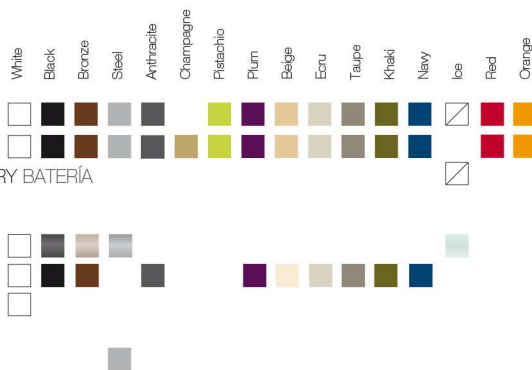

UL / ELECTRICAL COMPONENTS

The electrical components that make up the products from Vondom are all UL listed for Wet/Outdoor use under the following 4 UL certificates:

- Bulb: BULB-26W-E175761
- Cable: CABLE-E313867
- Insulated Tubing: EXTRUDED_INSULATING_E203950
- Lamp Holder: LAMPHOLDER-E165669

Details for the UL certificates can be found on the UL website and any purchased lamps will have UL stickers documenting the certification.