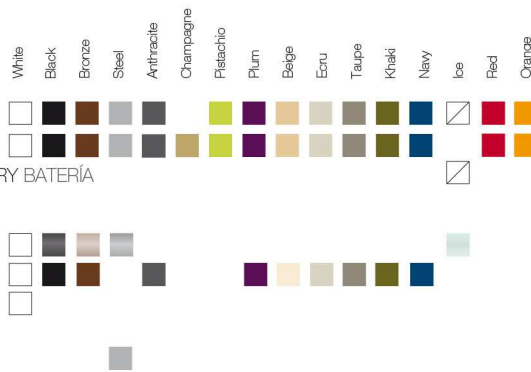

UL / ELECTRICAL COMPONENTS

The electrical components that make up the products from Vondom are all UL listed for Wet/Outdoor use under the following 4 UL certicates:

- Bulb: BULB-26W-E175761
- Cable: CABLE-E313867
- Insulated Tubing: EXTRUDED_INSULATING_E203950
- Lamp Holder: LAMPHOLDER-E165669

Details for the UL certicates can be found on the UL website and any purchased lamps will have UL stickers documenting the certification.