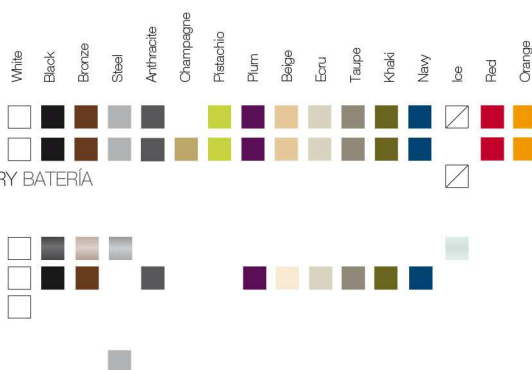

UL / ELECTRICAL COMPONENTS

The electrical components that make up the products from Vondom are all UL listed for Wet/Outdoor use under the following 4 UL certicates:

- Bulb: BULB-26W-E175761
- Cable: CABLE-E313867
- Insulated Tubing: EXTRUDED_INSULATING_E203950
- Lamp Holder: LAMPHOLDER-E165669

Details for the UL certicates can be found on the UL website and any purchased lamps will have UL stickers documenting the certification.