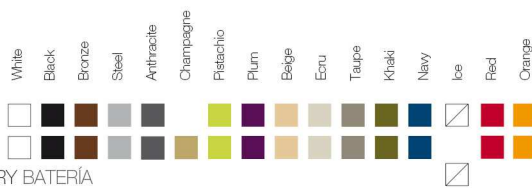

* A: BASIC R: AUTORRIEGO F: LACADO W: LUZ L: LEDS B: FULL WHITE G: GLASS

FINISHES ACABADOS

COLOURS COLORES

BASIC

LACQUERED / LACADO

LIGHT / LUZ, LED RGB, LED DMX, BATTERY BATERIA

FABRIC TEJIDOS

NAUTICAL NÁUTICA