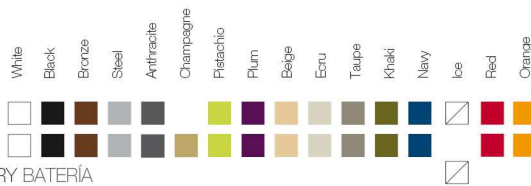

FABRIC TEJIDOS

NAUTICAL NÁUTICA

SILVERTEX

KINNASAND