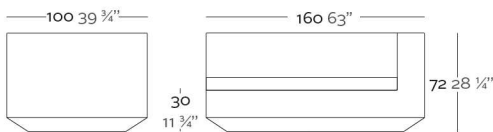

Продажа дизайнерской мебели,
света и аксессуаров
по всей России

8 (800) 500-70-36
hello@barcelonadesign.ru
www.barcelonadesign.ru

VELA SOFA MODULO IZQUIERDO XL (colchoneta inclui)

DESCRIPTION DESCRIPTION

Made in resin of polyethylene by rotational moulding. 100% Recyclable. Item suitable for indoor and outdoor use. Available with different finishes.

Fabricado en resina de polietileno mediante moldeo rotacional con doble pared 100% Reciclable. Apto para exterior e interior. Disponible en varios acabados.

WEIGHT PESO 40 Kg.

INCLUDE INCLUYE

Finished RGB LED: Colour changes of remote control. Outdoor cushions (thick 4"). Non-slipping feet.

Acabado LED RGB: Mando a distancia para cambio de color de la luz. Acolchado para exterior (grosor 10 cm). Tacos antideslizantes.

OPTIONS OPCIONES

Finished Light: Possibility of transparent cable and switch only for indoor.

Acabado Luz: Posibilidad de cable transparente e interruptor solo para interior.

VELA Sofa Left Unit XL
VELA Sofá módulo Izquierdo XL

REFERENCE*

REFERENCIA*

54024	54024F	54024W	54024L	54024D
54024Y				

ReferenceX, for example 0000A ReferenciaX, ejemplo 0000A.

* A: BASIC R: AUTORRIEGO F: LACADO W:LUZ L: LEDS B: FULL WHITE G: GLASS

FINISHES ACABADOS

COLOURS COLORES

BASIC

LACQUERED / LACADO

LIGHT / LUZ, LED RGB, LED DMX, BATTERY BATERÍA