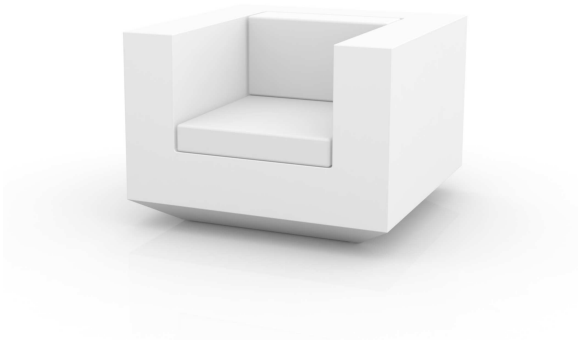

Продажа дизайнерской мебели, света и аксессуаров по всей России

8 (800) 500-70-36
hello@barcelonadesign.ru
www.barcelonadesign.ru

VELA BUTACA (colchoneta incluida)

DESCRIPTION DESCRIPTION

Made in resin of polyethylene by rotational moulding. 100% Recyclable. Item suitable for indoor and outdoor use. Available with different finishes.

Fabricado en resina de polietileno mediante moldeo rotacional con doble pared 100% Reciclable. Apto para exterior e interior. Disponible en varios acabados.

WEIGHT PESO 32 Kg.

INCLUDE INCLUYE

Finished RGB LED: Colour changes of remote control. Outdoor cushions (thick 4"). Non-slipping feet.

Acabado LED RGB: Mando a distancia para cambio de color de la luz. Acolchado para exterior (grosor 10 cm). Tacos antideslizantes.

OPTIONS OPCIONES

Finished Light: Possibility of transparent cable and switch only for indoor.

Acabado Luz: Posibilidad de cable transparente e interruptor solo para interior.

REFERENCE* REFERENCIA*

54023 54023F 54023W 54023L 54023D
54023Y

ReferenceX, for example 0000A ReferenciaX, ejemplo 0000A.

* A: BASIC R: AUTORRIEGO F: LACADO W:LUZ L: LEDS B: FULL WHITE G: GLASS