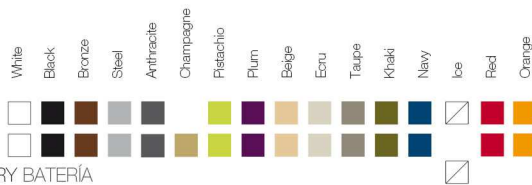

VELA Sun Chaise
VELA Tumbona

FINISHES ACABADOS

COLOURS COLORES

BASIC

LACQUERED / LACADO

LIGHT / LUZ, LED RGB, LED DMX, BATTERY BATERIA

FABRIC TEJIDOS

NAUTICAL NÁUTICA