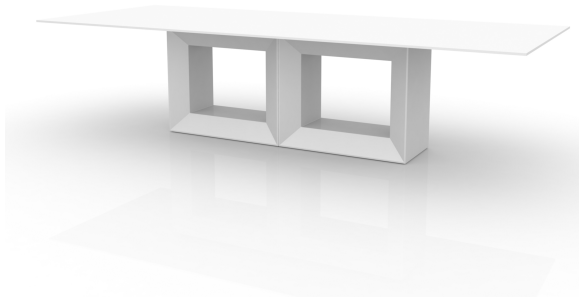

Продажа дизайнерской мебели,
света и аксессуаров
по всей России

8 (800) 500-70-36
hello@barcelonadesign.ru
www.barcelonadesign.ru

VELA MESA 300

DESCRIPTION DESCRIPTION

Made in resin of polyethylene by rotational moulding. 100% Recyclable. Item suitable for indoor and outdoor use. Available with different finishes and options.