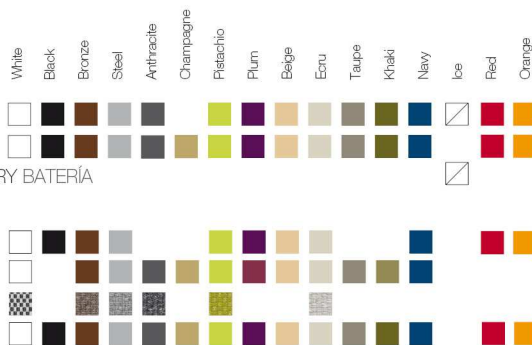

UL / ELECTRICAL COMPONENTS

The electrical components that make up the products from Vondom are all UL listed for Wet/Outdoor use under the following 4 UL certificates:

- Bulb: BULB-26W-E175761
- Cable: CABLE-E313867
- Insulated Tubing: EXTRUDED_INSULATING_E203950
- Lamp Holder: LAMPHOLDER-E165669

Details for the UL certificates can be found on the UL website and any purchased lamps will have UL stickers documenting the certification.