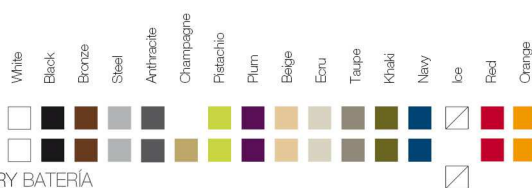

VELA Ottoman Ø120
VELA Puff Ø120

FINISHES ACABADOS

COLOURS COLORES

BASIC

LACQUERED / LACADO

LIGHT / LUZ, LED RGB, LED DMX, BATTERY BATERIA

FABRIC TEJIDOS

NAUTICAL NÁUTICA