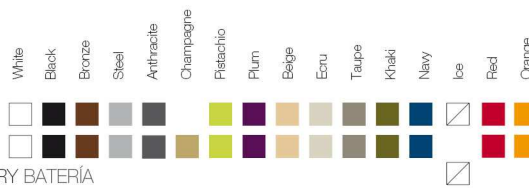

VELA Lounge Chair
VELA Butaca

FINISHES ACABADOS

COLOURS COLORES

BASIC

LACQUERED / LACADO

LIGHT / LUZ, LED RGB, LED DMX, BATTERY BATERÍA

FABRIC TEJIDOS

NAUTICAL NÁUTICA