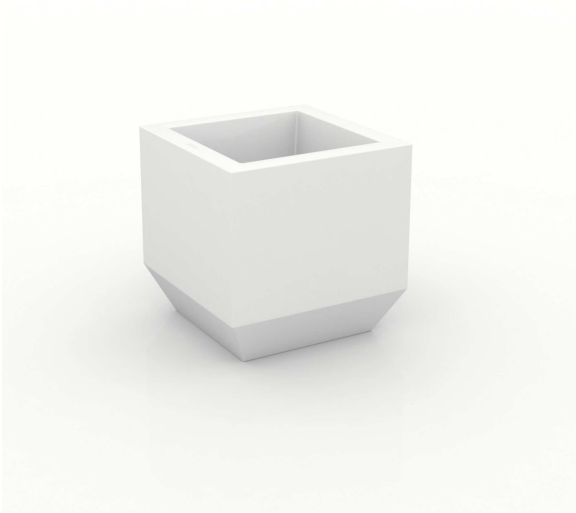

Продажа дизайнерской мебели, света и аксессуаров по всей России

8 (800) 500-70-36
hello@barcelonadesign.ru
www.barcelonadesign.ru

VELA MACETA

DESCRIPTION DESCRIPTION

Made in resin of polyethylene by rotational moulding. 100% Recyclable. Item suitable for indoor and outdoor use. Available with different finishes.

Fabricado en resina de polietileno mediante moldeo rotacional con doble pared. 100% Reciclable. Apto para exterior e interior. Disponible en varios acabados.

WEIGHT PESO

INCLUDE INCLUYE

Self watering system (except to Basic). Finished RGB LED: Colour changes of remote control. Non-slipping feet.

Sistema de autorriego (menos en Basic). Acabado LED RGB: Mando a distancia para cambio de color de la luz. Tacos antideslizantes.

OPTIONS OPCIONES

Finished Light: Possibility of transparent cable and switch only for indoor.

Acabado Luz: Posibilidad de cable transparente e interruptor solo para interior.

REFERENCE* REFERENCIA*

54073A	54073R	54073F	54073W	54073L
54073D	54073Y			

ReferenceX, for example 0000A ReferenciaX, ejemplo 0000A.

* A: BASIC R: AUTORRIEGO F: LACADO W:LUZ L: LEDS B: FULL WHITE G: GLASS

FINISHES ACABADOS

COLOURS COLORES

BASIC, SELF-WATERING / AUTORRIEGO

LACQUERED / LACADO

LIGHT / LUZ, LED RGB, LED DMX, BATTERY BATERIA

Type plug available Tipo de plug disponible