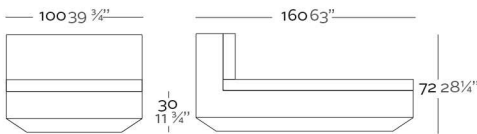

Продажа дизайнерской мебели, света и аксессуаров по всей России

8 (800) 500-70-36
hello@barcelonadesign.ru
www.barcelonadesign.ru

VELA SOFA MODULO CHAISERLONGE (colchoneta inclui)

DESCRIPTION DESCRIPTION

Made in resin of polyethylene by rotational moulding. 100% Recyclable. Item suitable for indoor and outdoor use. Available with different finishes.

Fabricado en resina de polietileno mediante moldeo rotacional con doble pared 100% Reciclable. Apto para exterior e interior. Disponible en varios acabados.

WEIGHT PESO 35 Kg.

INCLUDE INCLUYE

Finished RGB LED: Colour changes of remote control. Outdoor cushions (thick 4"). Non-slipping feet.

Acabado LED RGB: Mando a distancia para cambio de color de la luz. Acolchado para exterior (grosor 10 cm). Tacos antideslizantes.

OPTIONS OPCIONES

Finished Light: Possibility of transparent cable and switch only for indoor.

Acabado Luz: Posibilidad de cable transparente e interruptor solo para interior.

VELA Sofa Central Unit Chaise Lounge
VELA Sofá módulo Central Chaiselongue

REFERENCE*

REFERENCIA*

54028

54028F

54028W

54028L

54028D

54028Y

ReferenceX, for example 0000A

ReferenciaX, ejemplo 0000A.

* A: BASIC R: AUTORRIEGO F: LACADO W:LUZ L: LEDS B: FULL WHITE G: GLASS