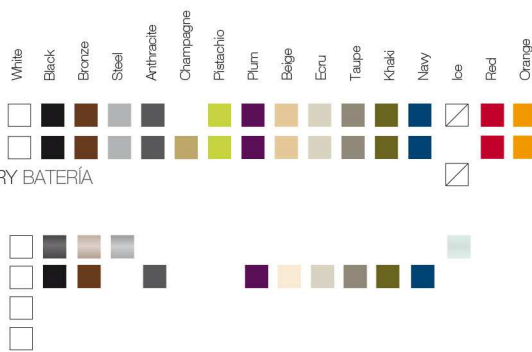

BASIC

LACQUERED / LACADO

LIGHT / LUZ, LED RGB, LED DMX, BATTERY BATERIA

TABLETOPS TABLEROS

GLASS

HPL

POLYETHYLENE / POLIETILENO

FULL WHITE Solid Surface / Superficie Sólida