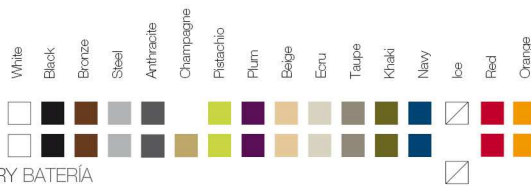

Продажа дизайнерской мебели,
света и аксессуаров
по всей России

8 (800) 500-70-36
hello@barcelonadesign.ru
www.barcelonadesign.ru

VELA SOFA MODULO DERECHO (colchoneta incluida)

DESCRIPTION DESCRIPTION

Made in resin of polyethylene by rotational moulding. 100% Recyclable. Item suitable for indoor and outdoor use. Available with different finishes.

Fabricado en resina de polietileno mediante moldeo rotacional con doble pared 100% Reciclabre. Apto para exterior e interior. Disponible en varios acabados.

WEIGHT PESO 40 Kg.

INCLUDE INCLUYE

Finished RGB LED: Colour changes of remote control. Outdoor cushions (thick 4").

Acabado LED RGB: Mando a distancia para cambio de color de la luz. Acolchado para exterior (grosor 10 cm). Tacos antideslizantes.

OPTIONS OPCIONES

Finished Light: Possibility of transparent cable and switch only for indoor.

Acabado Luz: Posibilidad de cable transparente e interruptor solo para interior.

REFERENCE*

REFERENCIA*

54078

54078F

54078W

54078L

54078D

54078Y

ReferenceX, for example 0000A

ReferenciaX, ejemplo 0000A.

* A: BASIC R: AUTORRIEGO F: LACADO W:LUZ L: LEDS B: FULL WHITE G: GLASS

FINISHES ACABADOS

COLOURS COLORES

BASIC

LACQUERED / LACADO

LIGHT / LUZ, LED RGB, LED DMX, BATTERY BATERIA

FABRIC TEJIDOS

NAUTICAL NÁUTICA

SILVERTEX

KINNASAND

Type plug available Tipo de plug disponible

UL / ELECTRICAL COMPONENTS

The electrical components that make up the products from Vondom are all UL listed for Wet/Outdoor use under the following 4 UL certicates:

- Bulb: BULB-26W-E175761
- Cable: CABLE-E313867
- Insulated Tubing: EXTRUDED_INSULATING_E203950
- Lamp Holder: LAMPHOLDER-E165669