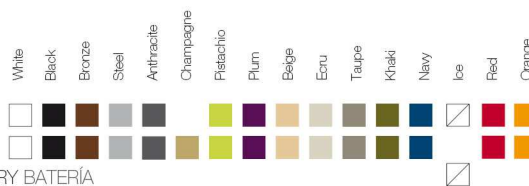

COLOURS COLORES

BASIC

LACQUERED / LACADO

LIGHT / LUZ, LED RGB, LED DMX, BATTERY BATERÍA

FABRIC TEJIDOS

NAUTICAL NÁUTICA

SILVERTEX

KINNASAND