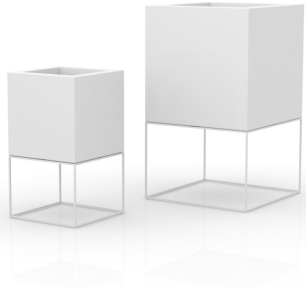

Продажа дизайнерской мебели, света и аксессуаров по всей России

8 (800) 500-70-36
hello@barcelonadesign.ru
www.barcelonadesign.ru VELA CUBO

DESCRIPTION DESCRIPTION

Pot made in resin of polyethylene by rotational moulding. 100% Recyclable. Item suitable for indoor and outdoor use. Available with different finishes.