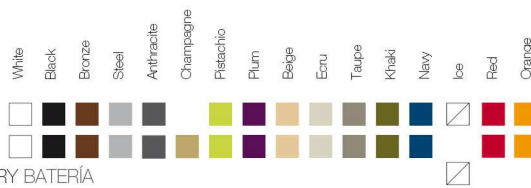

* A: BASIC R: AUTORRIEGO F: LACADO W:LUZ L: LEDS B: FULL WHITE G: GLASS

FINISHES ACABADOS

COLOURS COLORES

BASIC

LACQUERED / LACADO

LIGHT / LUZ, LED RGB, LED DMX, BATTERY BATERÍA

FABRIC TEJIDOS

NAUTICAL NÁUTICA