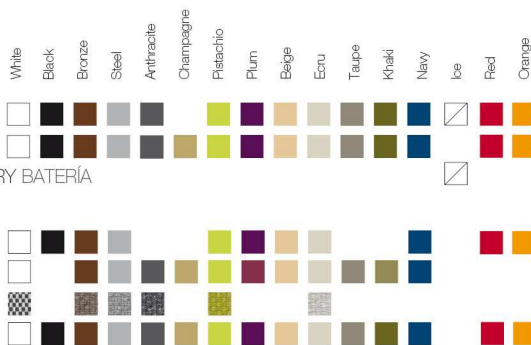

UL / ELECTRICAL COMPONENTS

The electrical components that make up the products from Vondom are all UL listed for Wet/Outdoor use under the following 4 UL certificates:

- Bulb: BULB-26W-E175761
- Cable: CABLE-E313867
- Insulated Tubing: EXTRUDED_INSULATING_E203950
- Lamp Holder: LAMPHOLDER-E165669

Details for the UL certificates can be found on the UL website and any purchased lamps will have UL stickers documenting the certification.