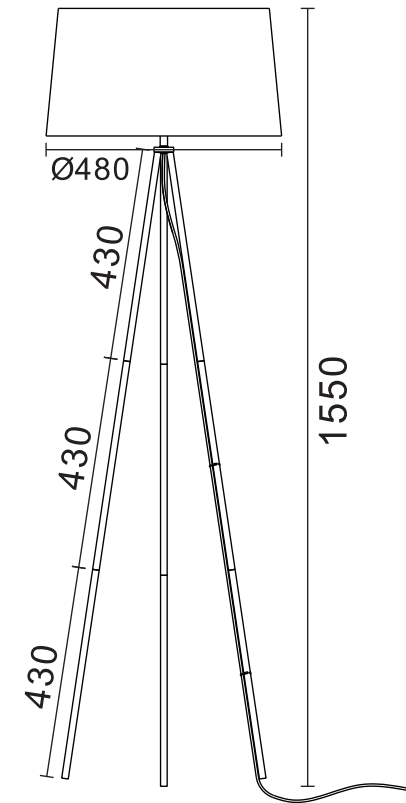

FREYA
TRADITION OF QUALITY

INSTRUCTION

MODEL: FR5152-FL-01-W

1 X E27 (40W)

FREYA-LIGHT.COM