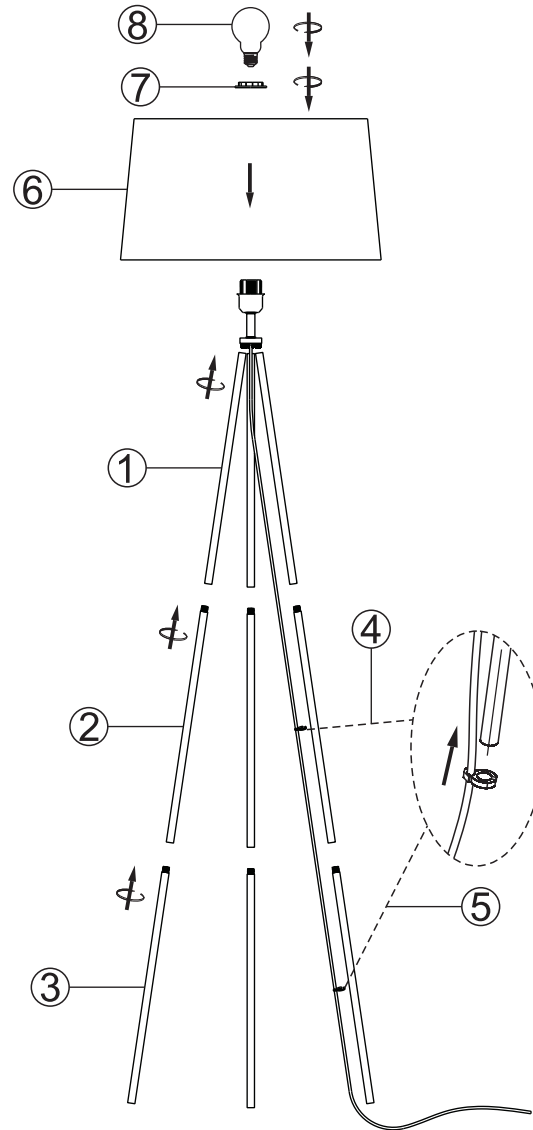

FREYA
TRADITION OF QUALITY

INSTRUCTION

MODEL: FR5152-FL-01-W

1 X E27 (40W)

FREYA-LIGHT.COM