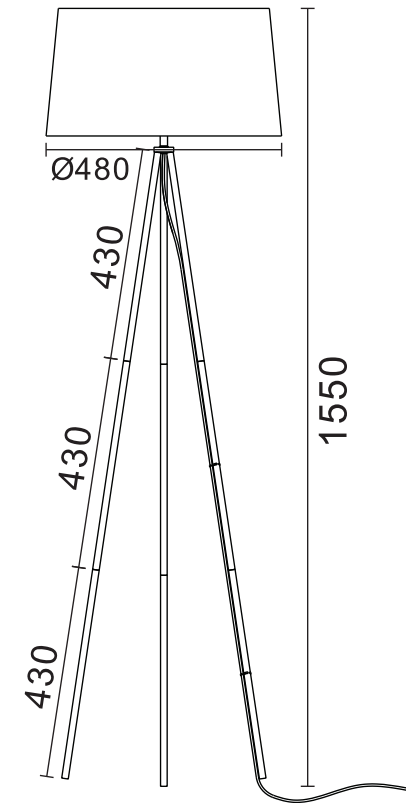

# INSTRUCTION

**MODEL:** FR5152-FL-01-GR

1 X E27 (40W)

FREYA-LIGHT.COM