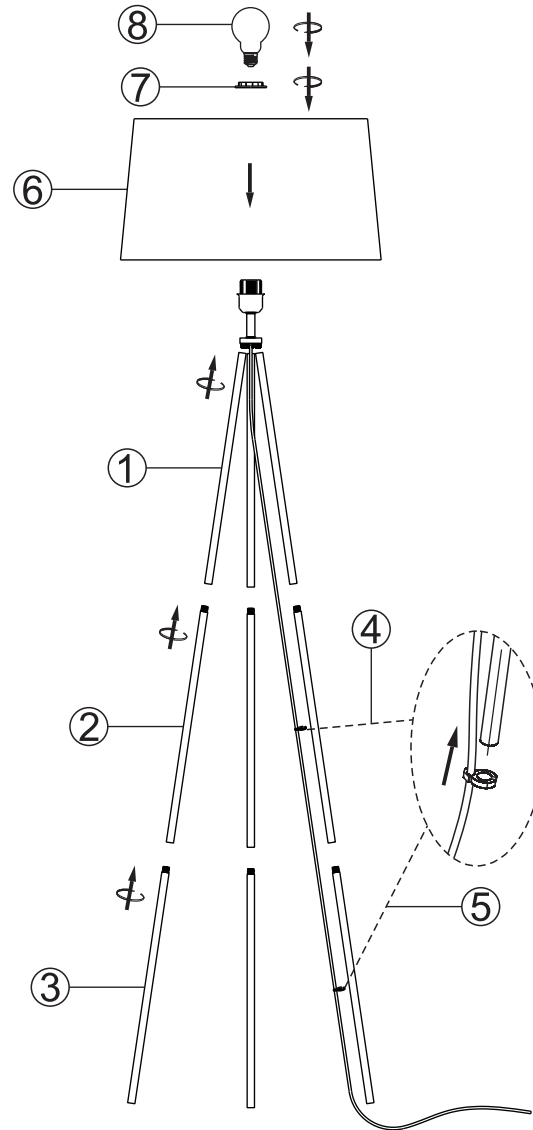

# INSTRUCTION

**MODEL:** FR5152-FL-01-GR

1 X E27 (40W)

FREYA-LIGHT.COM