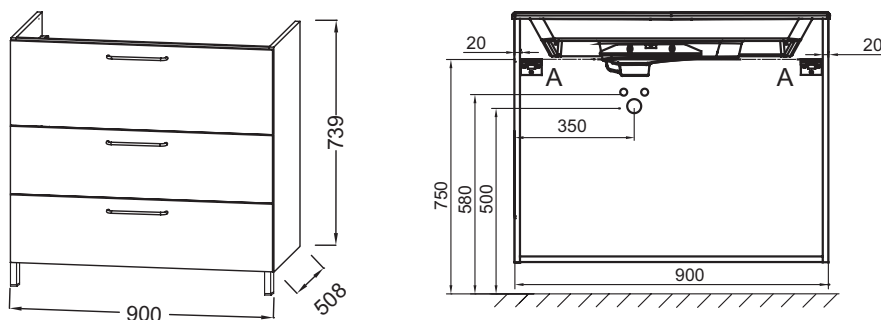

ODÉON RIVE GAUCHE - Base unit for vanity top 90 cm, 3 drawers, chrome wire handles.

Jacob Delafon
PARIS

EB2533-R5

Collection: ODÉON RIVE GAUCHE

Finish*:

Main features:

Features

- DIMENSIONS: 90 x 50.80 x 73.90 cm
- MATERIAL: Lacquer or melamine
- NORMS AND REGULATION: NF
- WEIGHT: 49.3 kg
- INSTALLATION TYPE: Wall-hung
- VERSION: Chrome handle

Required products

- EXAV112-Z: Vanity top 90 cm
- EB2563: Frosted glass vanity top, 91 cm

Technical drawing

Product Specification: Base unit for vanity top 90 cm, 3 drawers, chrome wire handles.. EB2533-R5. Collection: ODÉON RIVE GAUCHE. DIMENSIONS: 90 x 50.80 x 73.90 cm. WEIGHT: 49.3 kg. MATERIAL: Lacquer or melamine. INSTALLATION TYPE: Wall-hung. NORMS AND REGULATION: NF. VERSION: Chrome handle.