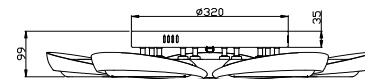

FREYA
TRADITION OF QUALITY

Instruction

FR6007CL-L82W

MAX 82W
7700 Lumen

Model: FR6007CL-L82W
Series: Elena

Ceiling Lamps