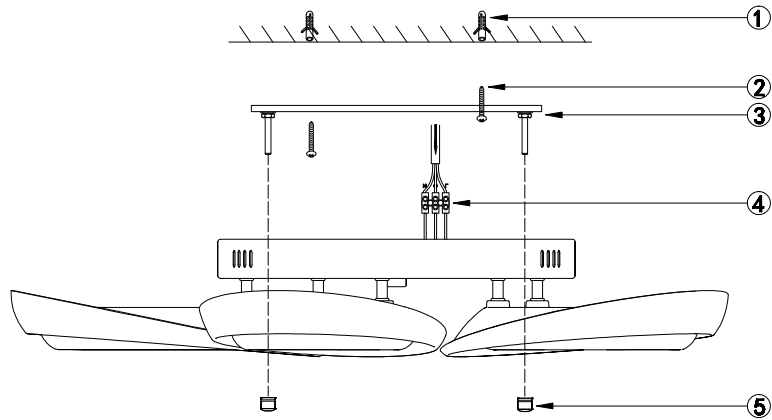

FREYA
TRADITION OF QUALITY

Instruction

FR6007CL-L82W

MAX 82W
7700 Lumen

Model: FR6007CL-L82W
Series: Elena

Ceiling Lamps