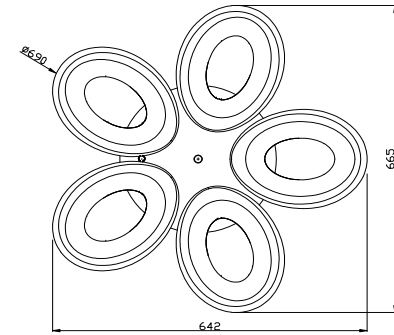

FREYA
TRADITION OF QUALITY

Instruction

FR6007CL-L82W

MAX 82W
7700 Lumen

Model: FR6007CL-L82W
Series: Elena

Ceiling Lamps