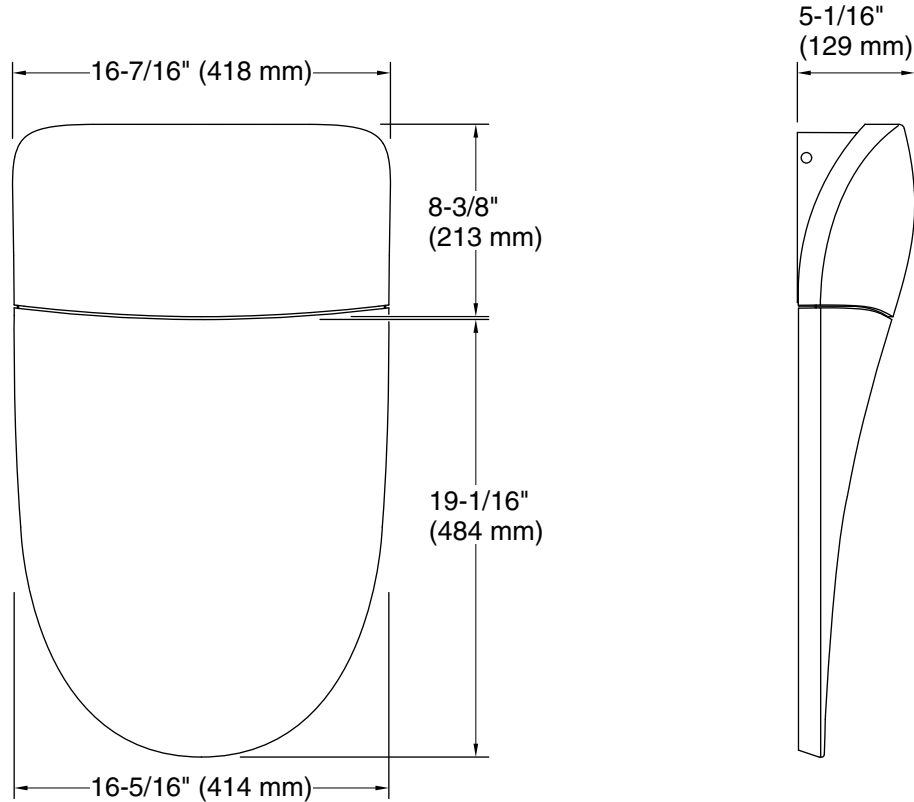

See website for detailed warranty information.

Available Colors/Finishes

Color tiles intended for reference only.

Color	Code	Description
	RGD	Vibrant Rose Gold
	SG	Sunrise Gold

Technical Information

All product dimensions are nominal.

Material: Plastic

Notes

Install this product according to the installation instructions.