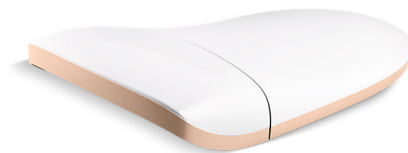

Features

- Replacement lid for Eir intelligent toilet seat.
- Add luxury to your space by customizing with a Rose Gold or Sunrise Gold accent band.

Codes/Standards

None Applicable

KOHLER® Intelligent Toilet and C3® Cleansing Seat Three-Year Limited Warranty

See website for detailed warranty information.

Available Colors/Finishes

Color tiles intended for reference only.

Color	Code	Description
	RGD	Vibrant Rose Gold
	SG	Sunrise Gold

Technical Information

All product dimensions are nominal.