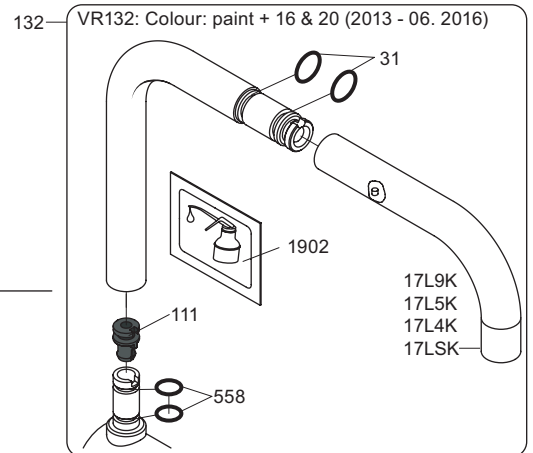

VOLA KV1

Fitting instruction
 Montageanleitung
 Monteringsvejledning
 Monteringsvægledning
 Montage hanleiding
 Manuel de montage

 **GODKENDT
 TIL DRILLEKAVAND**
 04/00019
 04/00021

Data, 3 Bar /43.5 Psi:

	l/min.	Gal/min.
KV1:	9,0	2.4
KV1US:	4,5	1.2

 Max. 65°C, 150°F

4

5

Col. 02, 04, 05, 06, 08, 09, 12, 14, 15, 16, 17, 18,
19, 20, 21, 25, 27, 60, 61, 62, 63, 64, 65, 66

5a

Col. 40

Operation
Bedienung
BetjeningBruk
Bedienung
Fonctionnement

Colour: paint + 16, 19, 20

Cu:
KV1: Ø10
KV1US: Ø3/8"
KV1Q: Ø3/8"

SPX:
KV1US: 480 mm
9/16"

- NR.10/L/M: VR20, VR22, VR273/L/M, VR294, VR295
 VR17L4K: VR15P, VR16L4, VR17L (US Standard)
 VR17L5K: VR15P, VR16L5, VR17L
 VR17L9K: VR15P, VR16L9, VR17L
 VR17LSK: VR15P, VR16LS, VR17L
 VR30: VR15P, VR16L9, VR17L, VR29, 4xVR31, VR35, VR1902 (F40) (and KV1 from 1972 - 1996)
 VR132: VR15P, VR16L9, VR17L, 2xVR31, 2xVR558, VR1902 (2013 - 06. 2016)
 VR133: VR15P, VR16L9, VR17L, VR24, 4xVR31, VR113, VR1902 (1997 - 2012)
 VR230: VR15P, VR16L9, VR17L, 2xVR118, VR229, VR235, 4xVR558, VR1902 (06-2016 -)
 VR117K: VR116, VR117, VR118, 2xVR558, VR1902
 VR277K: VR22, VR269, VR277
 VR297/L/M: VR20, VR22, VR269, VR273/L/M, VR277, VR294, VR295, VR296
 VR433: VR261, VR263, VR440, VR442, 2xVR444