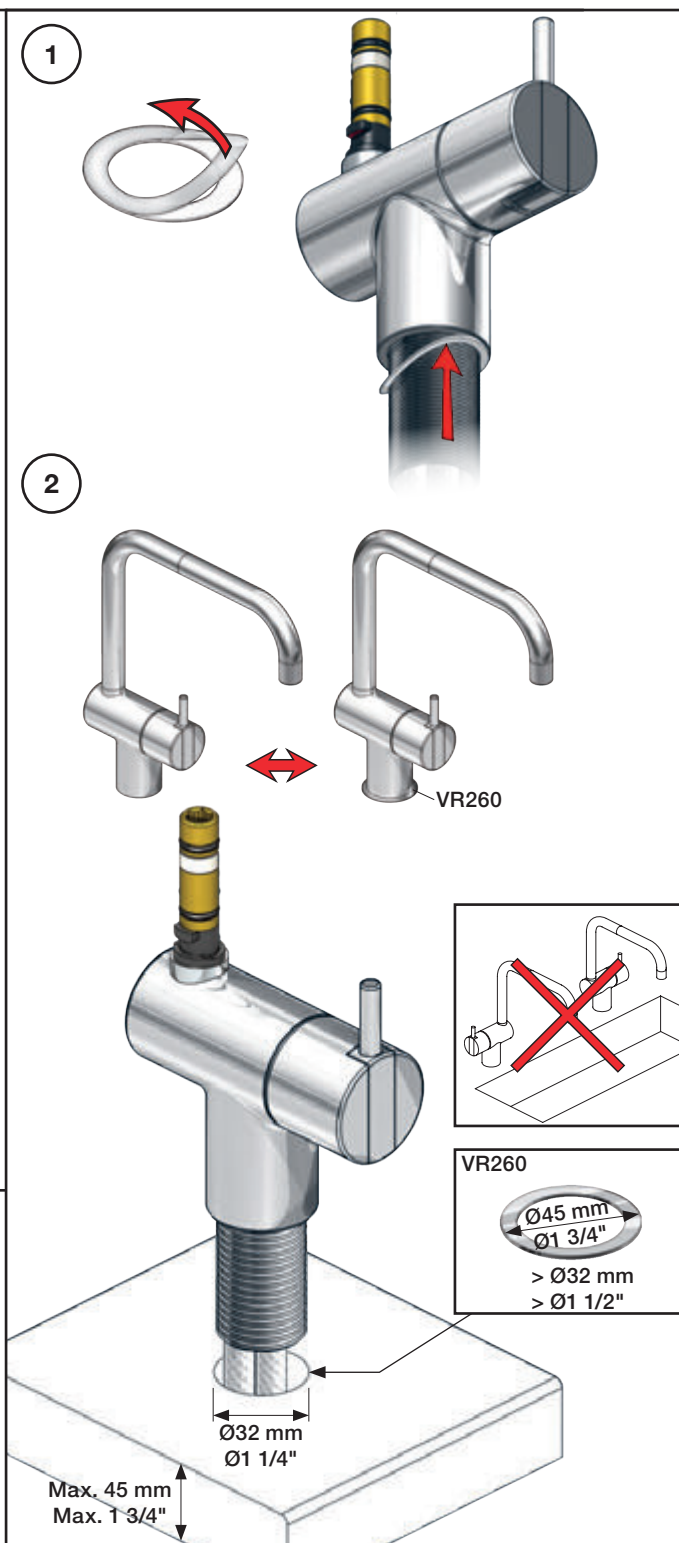

VOLA KV1

Fitting instruction
 Montageanleitung
 Monteringsvejledning
 Monteringsvægledning
 Montage hanleiding
 Manuel de montage

 **GODKENDT
 TIL DRILLEKAVAND**
 04/00019
 04/00021

Data, 3 Bar /43.5 Psi:

	l/min.	Gal/min.
KV1:	9,0	2.4
KV1US:	4,5	1.2

 Max. 65°C, 150°F

4

5

Col. 02, 04, 05, 06, 08, 09, 12, 14, 15, 16, 17, 18,
19, 20, 21, 25, 27, 60, 61, 62, 63, 64, 65, 66

5a

Col. 40

Operation
Bedienung
BetjeningBruk
Bedienung
Fonctionnement

Colour: paint + 16, 19, 20

Cu:
KV1: Ø10
KV1US: Ø3/8"
KV1Q: Ø3/8"

SPX:
KV1US: 480 mm
9/16"

- NR.10/L/M: VR20, VR22, VR273/L/M, VR294, VR295
 VR17L4K: VR15P, VR16L4, VR17L (US Standard)
 VR17L5K: VR15P, VR16L5, VR17L
 VR17L9K: VR15P, VR16L9, VR17L
 VR17LSK: VR15P, VR16LS, VR17L
 VR30: VR15P, VR16L9, VR17L, VR29, 4xVR31, VR35, VR1902 (F40) (and KV1 from 1972 - 1996)
 VR132: VR15P, VR16L9, VR17L, 2xVR31, 2xVR558, VR1902 (2013 - 06. 2016)
 VR133: VR15P, VR16L9, VR17L, VR24, 4xVR31, VR113, VR1902 (1997 - 2012)
 VR230: VR15P, VR16L9, VR17L, 2xVR118, VR229, VR235, 4xVR558, VR1902 (06-2016 -)
 VR117K: VR116, VR117, VR118, 2xVR558, VR1902
 VR277K: VR22, VR269, VR277
 VR297/L/M: VR20, VR22, VR269, VR273/L/M, VR277, VR294, VR295, VR296
 VR433: VR261, VR263, VR440, VR442, 2xVR444