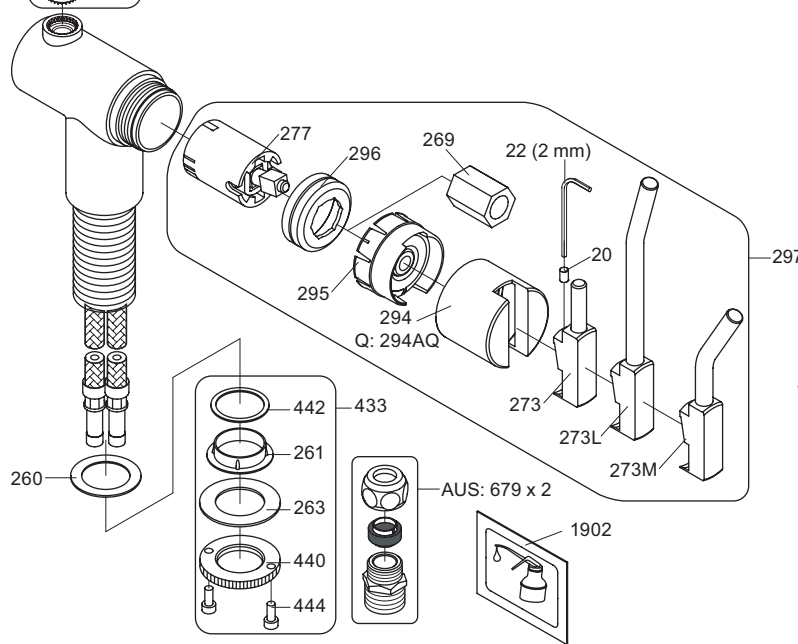

VOLA KV1

Fitting instruction
 Montageanleitung
 Monteringsvejledning
 Monteringsvægledning
 Montage hanleiding
 Manuel de montage

 **GODKENDT
 TIL DRILLEKAVAND**
 04/00019
 04/00021

Data, 3 Bar /43.5 Psi:

	l/min.	Gal/min.
KV1:	9,0	2.4
KV1US:	4,5	1.2

 Max. 65°C, 150°F

4

5

Col. 02, 04, 05, 06, 08, 09, 12, 14, 15, 16, 17, 18,
19, 20, 21, 25, 27, 60, 61, 62, 63, 64, 65, 66

5a

Col. 40

Operation
Bedienung
BetjeningBruk
Bedienung
Fonctionnement

Colour: paint + 16, 19, 20

Cu:
KV1: Ø10
KV1US: Ø3/8"
KV1Q: Ø3/8"

SPX:
KV1US: 480 mm
9/16"

- NR.10/L/M: VR20, VR22, VR273/L/M, VR294, VR295
 VR17L4K: VR15P, VR16L4, VR17L (US Standard)
 VR17L5K: VR15P, VR16L5, VR17L
 VR17L9K: VR15P, VR16L9, VR17L
 VR17LSK: VR15P, VR16LS, VR17L
 VR30: VR15P, VR16L9, VR17L, VR29, 4xVR31, VR35, VR1902 (F40) (and KV1 from 1972 - 1996)
 VR132: VR15P, VR16L9, VR17L, 2xVR31, 2xVR558, VR1902 (2013 - 06. 2016)
 VR133: VR15P, VR16L9, VR17L, VR24, 4xVR31, VR113, VR1902 (1997 - 2012)
 VR230: VR15P, VR16L9, VR17L, 2xVR118, VR229, VR235, 4xVR558, VR1902 (06-2016 -)
 VR117K: VR116, VR117, VR118, 2xVR558, VR1902
 VR277K: VR22, VR269, VR277
 VR297/L/M: VR20, VR22, VR269, VR273/L/M, VR277, VR294, VR295, VR296
 VR433: VR261, VR263, VR440, VR442, 2xVR444