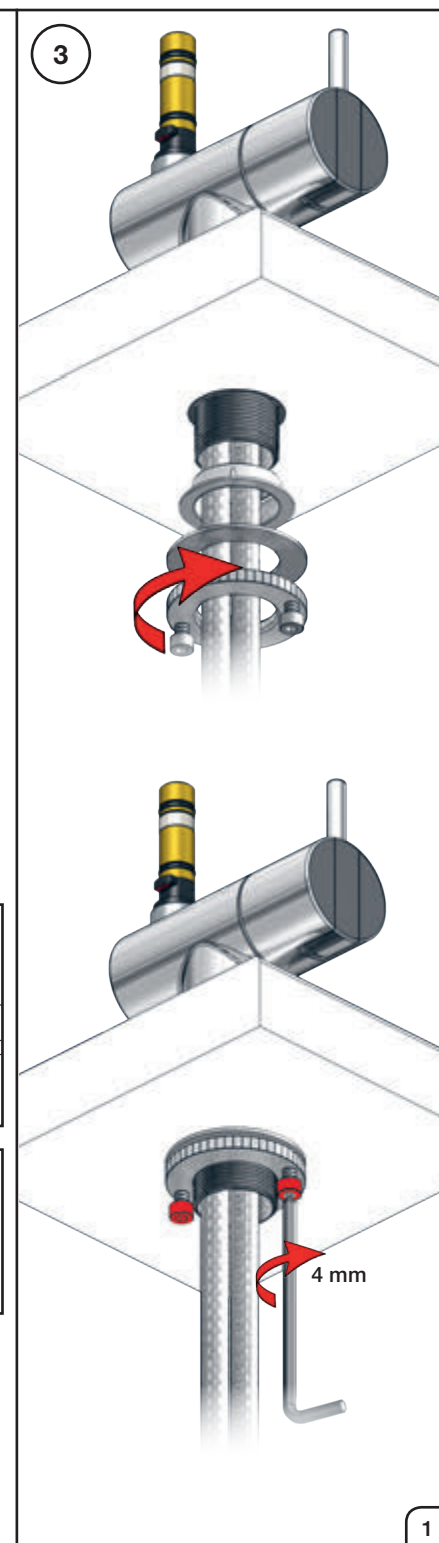

VOLA KV1

Fitting instruction
 Montageanleitung
 Monteringsvejledning
 Monteringsvægledning
 Montage hanleiding
 Manuel de montage

 **GODKENDT
 TIL DRILLEKAVAND**
 04/00019
 04/00021

Data, 3 Bar /43.5 Psi:

	l/min.	Gal/min.
KV1:	9,0	2.4
KV1US:	4,5	1.2

 Max. 65°C, 150°F

4

5

Col. 02, 04, 05, 06, 08, 09, 12, 14, 15, 16, 17, 18,
19, 20, 21, 25, 27, 60, 61, 62, 63, 64, 65, 66

5a

Col. 40

Operation
Bedienung
BetjeningBruk
Bedienung
Fonctionnement

Colour: paint + 16, 19, 20

Cu:
KV1: Ø10
KV1US: Ø3/8"
KV1Q: Ø3/8"

SPX:
KV1US: 480 mm
9/16"

- NR.10/L/M: VR20, VR22, VR273/L/M, VR294, VR295
 VR17L4K: VR15P, VR16L4, VR17L (US Standard)
 VR17L5K: VR15P, VR16L5, VR17L
 VR17L9K: VR15P, VR16L9, VR17L
 VR17LSK: VR15P, VR16LS, VR17L
 VR30: VR15P, VR16L9, VR17L, VR29, 4xVR31, VR35, VR1902 (F40) (and KV1 from 1972 - 1996)
 VR132: VR15P, VR16L9, VR17L, 2xVR31, 2xVR558, VR1902 (2013 - 06. 2016)
 VR133: VR15P, VR16L9, VR17L, VR24, 4xVR31, VR113, VR1902 (1997 - 2012)
 VR230: VR15P, VR16L9, VR17L, 2xVR118, VR229, VR235, 4xVR558, VR1902 (06-2016 -)
 VR117K: VR116, VR117, VR118, 2xVR558, VR1902
 VR277K: VR22, VR269, VR277
 VR297/L/M: VR20, VR22, VR269, VR273/L/M, VR277, VR294, VR295, VR296
 VR433: VR261, VR263, VR440, VR442, 2xVR444