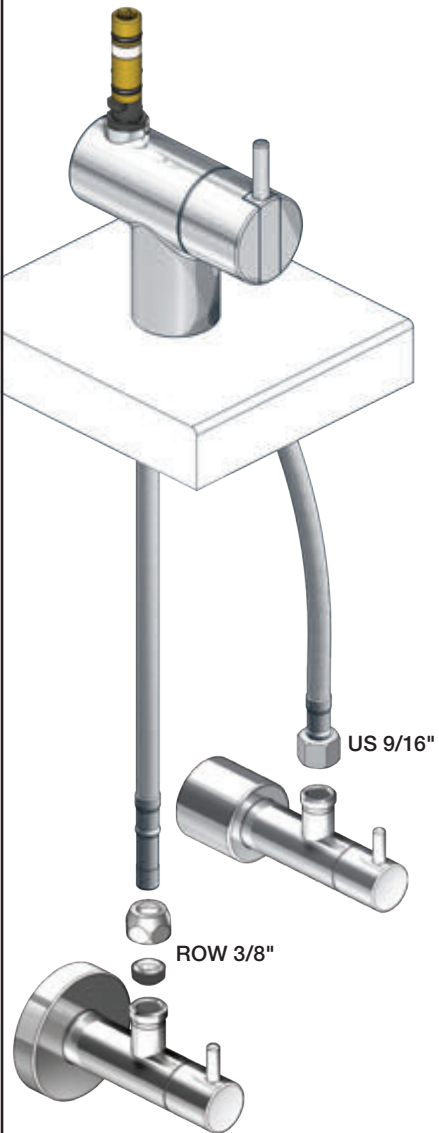

VOLA KV1

Fitting instruction
 Montageanleitung
 Monteringsvejledning
 Monteringsvægledning
 Montage hanleiding
 Manuel de montage

 **GODKENDT
 TIL DRILLEKAVAND**
 04/00019
 04/00021

Data, 3 Bar /43.5 Psi:

	l/min.	Gal/min.
KV1:	9,0	2.4
KV1US:	4,5	1.2

 Max. 65°C, 150°F

4

5

Col. 02, 04, 05, 06, 08, 09, 12, 14, 15, 16, 17, 18,
19, 20, 21, 25, 27, 60, 61, 62, 63, 64, 65, 66

5a

Col. 40

Operation
Bedienung
BetjeningBruk
Bedienung
Fonctionnement

Colour: paint + 16, 19, 20

Cu:
KV1: Ø10
KV1US: Ø3/8"
KV1Q: Ø3/8"

SPX:
KV1US: 480 mm
9/16"

- NR.10/L/M: VR20, VR22, VR273/L/M, VR294, VR295
 VR17L4K: VR15P, VR16L4, VR17L (US Standard)
 VR17L5K: VR15P, VR16L5, VR17L
 VR17L9K: VR15P, VR16L9, VR17L
 VR17LSK: VR15P, VR16LS, VR17L
 VR30: VR15P, VR16L9, VR17L, VR29, 4xVR31, VR35, VR1902 (F40) (and KV1 from 1972 - 1996)
 VR132: VR15P, VR16L9, VR17L, 2xVR31, 2xVR558, VR1902 (2013 - 06. 2016)
 VR133: VR15P, VR16L9, VR17L, VR24, 4xVR31, VR113, VR1902 (1997 - 2012)
 VR230: VR15P, VR16L9, VR17L, 2xVR118, VR229, VR235, 4xVR558, VR1902 (06-2016 -)
 VR117K: VR116, VR117, VR118, 2xVR558, VR1902
 VR277K: VR22, VR269, VR277
 VR297/L/M: VR20, VR22, VR269, VR273/L/M, VR277, VR294, VR295, VR296
 VR433: VR261, VR263, VR440, VR442, 2xVR444