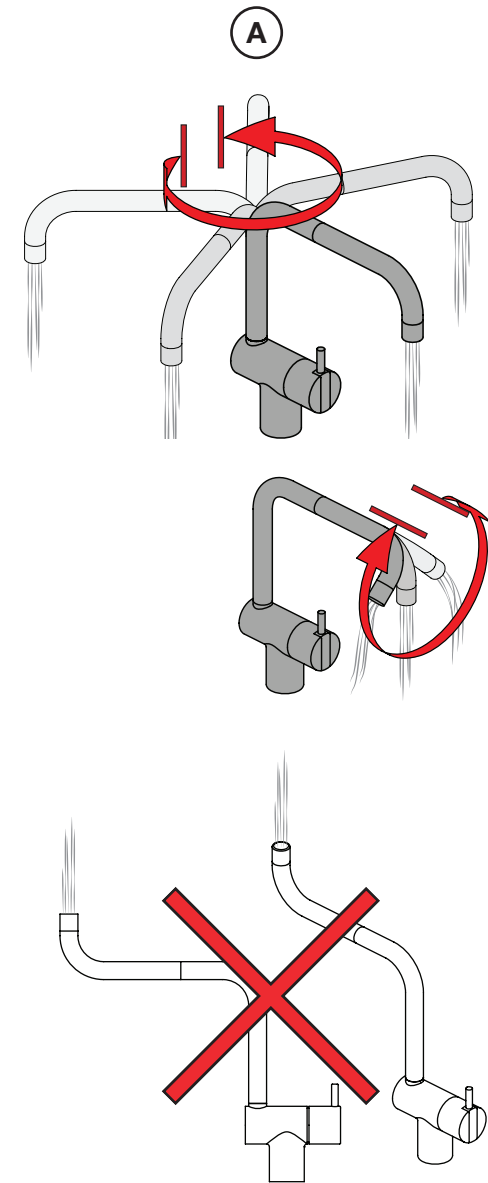

VOLA KV1

Fitting instruction
 Montageanleitung
 Monteringsvejledning
 Monteringsvægledning
 Montage hanleiding
 Manuel de montage

 **GODKENDT
 TIL DRILLEKAVAND**
 04/00019
 04/00021

Data, 3 Bar /43.5 Psi:

	l/min.	Gal/min.
KV1:	9,0	2.4
KV1US:	4,5	1.2

 Max. 65°C, 150°F

4

5

Col. 02, 04, 05, 06, 08, 09, 12, 14, 15, 16, 17, 18,
19, 20, 21, 25, 27, 60, 61, 62, 63, 64, 65, 66

5a

Col. 40

Operation
Bedienung
BetjeningBruk
Bedienung
Fonctionnement

Colour: paint + 16, 19, 20

Cu:
KV1: Ø10
KV1US: Ø3/8"
KV1Q: Ø3/8"

SPX:
KV1US: 480 mm
9/16"

- NR.10/L/M: VR20, VR22, VR273/L/M, VR294, VR295
 VR17L4K: VR15P, VR16L4, VR17L (US Standard)
 VR17L5K: VR15P, VR16L5, VR17L
 VR17L9K: VR15P, VR16L9, VR17L
 VR17LSK: VR15P, VR16LS, VR17L
 VR30: VR15P, VR16L9, VR17L, VR29, 4xVR31, VR35, VR1902 (F40) (and KV1 from 1972 - 1996)
 VR132: VR15P, VR16L9, VR17L, 2xVR31, 2xVR558, VR1902 (2013 - 06. 2016)
 VR133: VR15P, VR16L9, VR17L, VR24, 4xVR31, VR113, VR1902 (1997 - 2012)
 VR230: VR15P, VR16L9, VR17L, 2xVR118, VR229, VR235, 4xVR558, VR1902 (06-2016 -)
 VR117K: VR116, VR117, VR118, 2xVR558, VR1902
 VR277K: VR22, VR269, VR277
 VR297/L/M: VR20, VR22, VR269, VR273/L/M, VR277, VR294, VR295, VR296
 VR433: VR261, VR263, VR440, VR442, 2xVR444