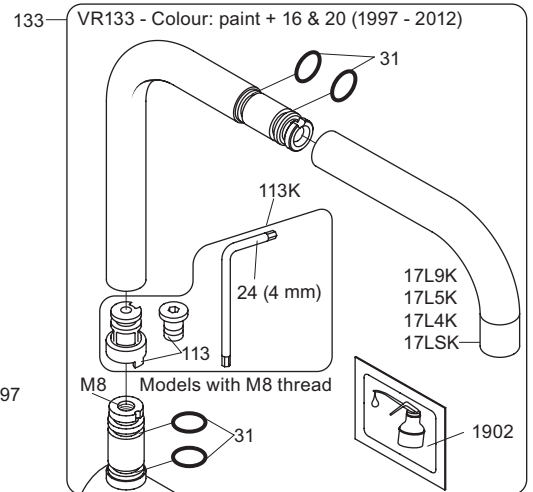

VOLA KV1

Fitting instruction
 Montageanleitung
 Monteringsvejledning
 Monteringsvægledning
 Montage hanleiding
 Manuel de montage

 **GODKENDT
 TIL DRILLEKAVAND**
 04/00019
 04/00021

Data, 3 Bar /43.5 Psi:

	l/min.	Gal/min.
KV1:	9,0	2.4
KV1US:	4,5	1.2

 Max. 65°C, 150°F

4

5

Col. 02, 04, 05, 06, 08, 09, 12, 14, 15, 16, 17, 18,
19, 20, 21, 25, 27, 60, 61, 62, 63, 64, 65, 66

5a

Col. 40

Operation
Bedienung
BetjeningBruk
Bedienung
Fonctionnement

Colour: paint + 16, 19, 20

Cu:
KV1: Ø10
KV1US: Ø3/8"
KV1Q: Ø3/8"

SPX:
KV1US: 480 mm
9/16"

- NR.10/L/M: VR20, VR22, VR273/L/M, VR294, VR295
 VR17L4K: VR15P, VR16L4, VR17L (US Standard)
 VR17L5K: VR15P, VR16L5, VR17L
 VR17L9K: VR15P, VR16L9, VR17L
 VR17LSK: VR15P, VR16LS, VR17L
 VR30: VR15P, VR16L9, VR17L, VR29, 4xVR31, VR35, VR1902 (F40) (and KV1 from 1972 - 1996)
 VR132: VR15P, VR16L9, VR17L, 2xVR31, 2xVR558, VR1902 (2013 - 06. 2016)
 VR133: VR15P, VR16L9, VR17L, VR24, 4xVR31, VR113, VR1902 (1997 - 2012)
 VR230: VR15P, VR16L9, VR17L, 2xVR118, VR229, VR235, 4xVR558, VR1902 (06-2016 -)
 VR117K: VR116, VR117, VR118, 2xVR558, VR1902
 VR277K: VR22, VR269, VR277
 VR297/L/M: VR20, VR22, VR269, VR273/L/M, VR277, VR294, VR295, VR296
 VR433: VR261, VR263, VR440, VR442, 2xVR444