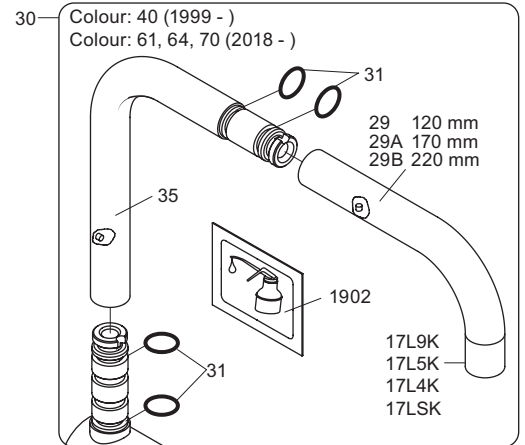

VOLA KV1

Fitting instruction
 Montageanleitung
 Monteringsvejledning
 Monteringsvægledning
 Montage hanleiding
 Manuel de montage

 **GODKENDT
 TIL DRILLEKAVAND**
 04/00019
 04/00021

Data, 3 Bar /43.5 Psi:

	l/min.	Gal/min.
KV1:	9,0	2.4
KV1US:	4,5	1.2

 Max. 65°C, 150°F

4

5

Col. 02, 04, 05, 06, 08, 09, 12, 14, 15, 16, 17, 18,
19, 20, 21, 25, 27, 60, 61, 62, 63, 64, 65, 66

5a

Col. 40

Operation
Bedienung
BetjeningBruk
Bedienung
Fonctionnement

Colour: paint + 16, 19, 20

Cu:
KV1: Ø10
KV1US: Ø3/8"
KV1Q: Ø3/8"

SPX:
KV1US: 480 mm
9/16"

- NR.10/L/M: VR20, VR22, VR273/L/M, VR294, VR295
 VR17L4K: VR15P, VR16L4, VR17L (US Standard)
 VR17L5K: VR15P, VR16L5, VR17L
 VR17L9K: VR15P, VR16L9, VR17L
 VR17LSK: VR15P, VR16LS, VR17L
 VR30: VR15P, VR16L9, VR17L, VR29, 4xVR31, VR35, VR1902 (F40) (and KV1 from 1972 - 1996)
 VR132: VR15P, VR16L9, VR17L, 2xVR31, 2xVR558, VR1902 (2013 - 06. 2016)
 VR133: VR15P, VR16L9, VR17L, VR24, 4xVR31, VR113, VR1902 (1997 - 2012)
 VR230: VR15P, VR16L9, VR17L, 2xVR118, VR229, VR235, 4xVR558, VR1902 (06-2016 -)
 VR117K: VR116, VR117, VR118, 2xVR558, VR1902
 VR277K: VR22, VR269, VR277
 VR297/L/M: VR20, VR22, VR269, VR273/L/M, VR277, VR294, VR295, VR296
 VR433: VR261, VR263, VR440, VR442, 2xVR444