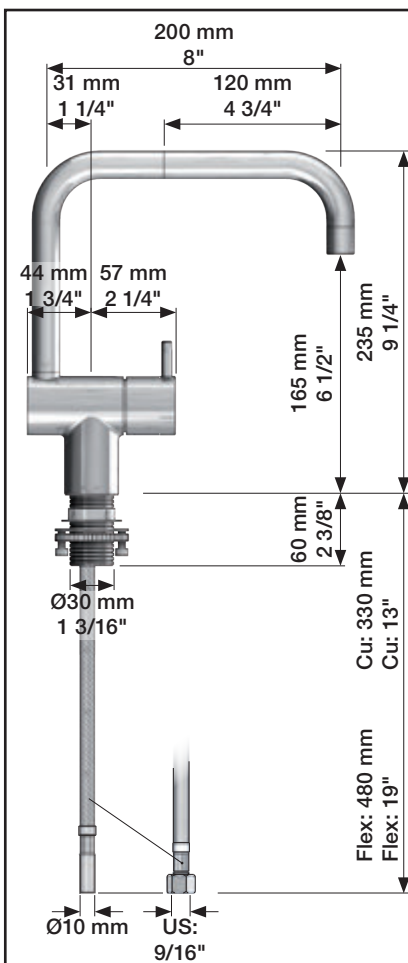

VOLA KV1

Fitting instruction
 Montageanleitung
 Monteringsvejledning
 Monteringsvægledning
 Montage hanleiding
 Manuel de montage

 **GODKENDT
 TIL DRILLEKAVAND**
 04/00019
 04/00021

Data, 3 Bar /43.5 Psi:

	l/min.	Gal/min.
KV1:	9,0	2.4
KV1US:	4,5	1.2

 Max. 65°C, 150°F

4

5

Col. 02, 04, 05, 06, 08, 09, 12, 14, 15, 16, 17, 18,
19, 20, 21, 25, 27, 60, 61, 62, 63, 64, 65, 66

5a

Col. 40

Operation
Bedienung
BetjeningBruk
Bedienung
Fonctionnement

Colour: paint + 16, 19, 20

Cu:
KV1: Ø10
KV1US: Ø3/8"
KV1Q: Ø3/8"

SPX:
KV1US: 480 mm
9/16"

- NR.10/L/M: VR20, VR22, VR273/L/M, VR294, VR295
 VR17L4K: VR15P, VR16L4, VR17L (US Standard)
 VR17L5K: VR15P, VR16L5, VR17L
 VR17L9K: VR15P, VR16L9, VR17L
 VR17LSK: VR15P, VR16LS, VR17L
 VR30: VR15P, VR16L9, VR17L, VR29, 4xVR31, VR35, VR1902 (F40) (and KV1 from 1972 - 1996)
 VR132: VR15P, VR16L9, VR17L, 2xVR31, 2xVR558, VR1902 (2013 - 06. 2016)
 VR133: VR15P, VR16L9, VR17L, VR24, 4xVR31, VR113, VR1902 (1997 - 2012)
 VR230: VR15P, VR16L9, VR17L, 2xVR118, VR229, VR235, 4xVR558, VR1902 (06-2016 -)
 VR117K: VR116, VR117, VR118, 2xVR558, VR1902
 VR277K: VR22, VR269, VR277
 VR297/L/M: VR20, VR22, VR269, VR273/L/M, VR277, VR294, VR295, VR296
 VR433: VR261, VR263, VR440, VR442, 2xVR444

vola
Lunavej 2
DK-8700 Horsens
Tlf : + 45 7023 5500
sales@vola.com
www.vola.com

KV1 Family:

KV1: /250, /300
 KV1L: /250, /300
 KV1M: /250, /300

Date
Jun. 16

Rev.
8

Sheet
SB25.2