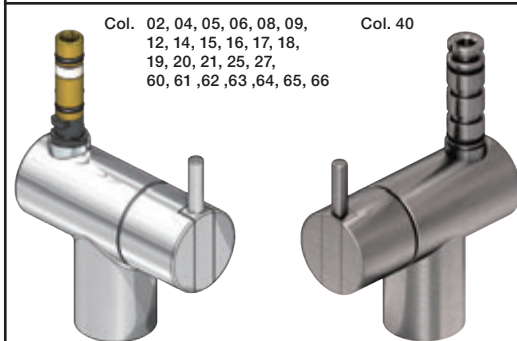

VOLA KV1

Fitting instruction
 Montageanleitung
 Monteringsvejledning
 Monteringsvægledning
 Montage hanleiding
 Manuel de montage

 **GODKENDT
 TIL DRILLEKAVAND**
 04/00019
 04/00021

Data, 3 Bar /43.5 Psi:

	l/min.	Gal/min.
KV1:	9,0	2.4
KV1US:	4,5	1.2

 Max. 65°C, 150°F

4

5

Col. 02, 04, 05, 06, 08, 09, 12, 14, 15, 16, 17, 18,
19, 20, 21, 25, 27, 60, 61, 62, 63, 64, 65, 66

5a

Col. 40

Operation
Bedienung
BetjeningBruk
Bedienung
Fonctionnement

Colour: paint + 16, 19, 20

Cu:
KV1: Ø10
KV1US: Ø3/8"
KV1Q: Ø3/8"

SPX:
KV1US: 480 mm
9/16"

- NR.10/L/M: VR20, VR22, VR273/L/M, VR294, VR295
 VR17L4K: VR15P, VR16L4, VR17L (US Standard)
 VR17L5K: VR15P, VR16L5, VR17L
 VR17L9K: VR15P, VR16L9, VR17L
 VR17LSK: VR15P, VR16LS, VR17L
 VR30: VR15P, VR16L9, VR17L, VR29, 4xVR31, VR35, VR1902 (F40) (and KV1 from 1972 - 1996)
 VR132: VR15P, VR16L9, VR17L, 2xVR31, 2xVR558, VR1902 (2013 - 06. 2016)
 VR133: VR15P, VR16L9, VR17L, VR24, 4xVR31, VR113, VR1902 (1997 - 2012)
 VR230: VR15P, VR16L9, VR17L, 2xVR118, VR229, VR235, 4xVR558, VR1902 (06-2016 -)
 VR117K: VR116, VR117, VR118, 2xVR558, VR1902
 VR277K: VR22, VR269, VR277
 VR297/L/M: VR20, VR22, VR269, VR273/L/M, VR277, VR294, VR295, VR296
 VR433: VR261, VR263, VR440, VR442, 2xVR444