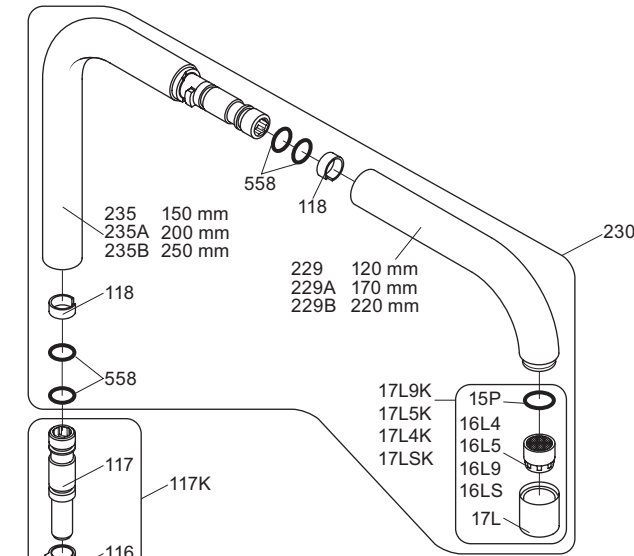

VOLA KV1

Fitting instruction
 Montageanleitung
 Monteringsvejledning
 Monteringsvægledning
 Montage hanleiding
 Manuel de montage

 **GODKENDT
 TIL DRILLEKAVAND**
 04/00019
 04/00021

Data, 3 Bar /43.5 Psi:

	l/min.	Gal/min.
KV1:	9,0	2.4
KV1US:	4,5	1.2

 Max. 65°C, 150°F

4

5

Col. 02, 04, 05, 06, 08, 09, 12, 14, 15, 16, 17, 18,
19, 20, 21, 25, 27, 60, 61, 62, 63, 64, 65, 66

5a

Col. 40

Operation
Bedienung
BetjeningBruk
Bedienung
Fonctionnement

Colour: paint + 16, 19, 20

Cu:
KV1: Ø10
KV1US: Ø3/8"
KV1Q: Ø3/8"

SPX:
KV1US: 480 mm
9/16"

- NR.10/L/M: VR20, VR22, VR273/L/M, VR294, VR295
 VR17L4K: VR15P, VR16L4, VR17L (US Standard)
 VR17L5K: VR15P, VR16L5, VR17L
 VR17L9K: VR15P, VR16L9, VR17L
 VR17LSK: VR15P, VR16LS, VR17L
 VR30: VR15P, VR16L9, VR17L, VR29, 4xVR31, VR35, VR1902 (F40) (and KV1 from 1972 - 1996)
 VR132: VR15P, VR16L9, VR17L, 2xVR31, 2xVR558, VR1902 (2013 - 06. 2016)
 VR133: VR15P, VR16L9, VR17L, VR24, 4xVR31, VR113, VR1902 (1997 - 2012)
 VR230: VR15P, VR16L9, VR17L, 2xVR118, VR229, VR235, 4xVR558, VR1902 (06-2016 -)
 VR117K: VR116, VR117, VR118, 2xVR558, VR1902
 VR277K: VR22, VR269, VR277
 VR297/L/M: VR20, VR22, VR269, VR273/L/M, VR277, VR294, VR295, VR296
 VR433: VR261, VR263, VR440, VR442, 2xVR444