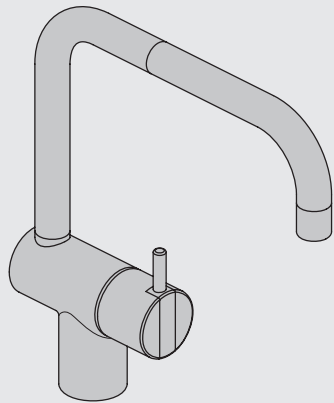

VOLA KV1

Fitting instruction
 Montageanleitung
 Monteringsvejledning
 Monteringsvægledning
 Montage hanleiding
 Manuel de montage

 **GODKENDT
 TIL DRILLEKAVAND**
 04/00019
 04/00021

Data, 3 Bar /43.5 Psi:

Colour: paint + 16, 19, 20

Cu:
KV1: Ø10
KV1US: Ø3/8"
KV1Q: Ø3/8"

SPX:
KV1US: 480 mm
9/16"

- NR.10/L/M: VR20, VR22, VR273/L/M, VR294, VR295
 VR17L4K: VR15P, VR16L4, VR17L (US Standard)
 VR17L5K: VR15P, VR16L5, VR17L
 VR17L9K: VR15P, VR16L9, VR17L
 VR17LSK: VR15P, VR16LS, VR17L
 VR30: VR15P, VR16L9, VR17L, VR29, 4xVR31, VR35, VR1902 (F40) (and KV1 from 1972 - 1996)
 VR132: VR15P, VR16L9, VR17L, 2xVR31, 2xVR558, VR1902 (2013 - 06. 2016)
 VR133: VR15P, VR16L9, VR17L, VR24, 4xVR31, VR113, VR1902 (1997 - 2012)
 VR230: VR15P, VR16L9, VR17L, 2xVR118, VR229, VR235, 4xVR558, VR1902 (06-2016 -)
 VR117K: VR116, VR117, VR118, 2xVR558, VR1902
 VR277K: VR22, VR269, VR277
 VR297/L/M: VR20, VR22, VR269, VR273/L/M, VR277, VR294, VR295, VR296
 VR433: VR261, VR263, VR440, VR442, 2xVR444