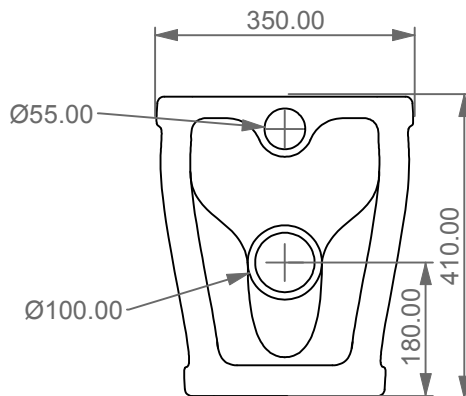

FRONT

LEFT

**GSG**  
CERAMIC DESIGN

Vaso a terra Time scarico a parete  
convertibile a pavimento con curva tecnica  
Time wc back to wall, wall drain suitable  
for floor drain with technical elbow

TOP

REAR

SECTION

Designation  
Vaso a terra Time scarico a parete  
convertibile a pavimento con curva tecnica  
Time wc back to wall, wall drain suitable  
for floor drain with technical elbow

Scale  
1:10

cod. TIWC01

**GSG**  
CERAMIC DESIGN

This drawing including the respected data may neither be duplicated nor modified nor altered without the consent of GSG Ceramic Design. The use of the data/technical drawings take place at users own risk and under exclusion of any liability of GSG Ceramic Design. The dimensions are not binding; products are subject to changes. Measurement shown may be subjected to small variations or are indicative.