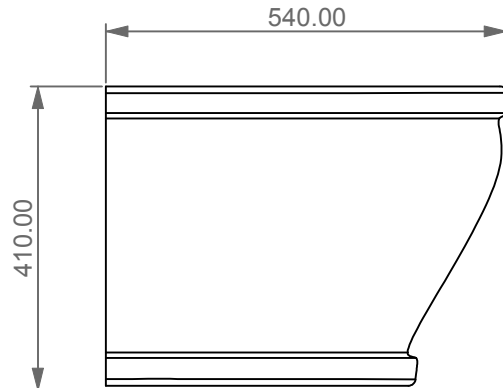

FRONT

LEFT

**GSG**  
CERAMIC DESIGN

Vaso a terra Time scarico a parete  
convertibile a pavimento con curva tecnica  
Time wc back to wall, wall drain suitable  
for floor drain with technical elbow

TOP

REAR

SECTION

Designation  
Vaso a terra Time scarico a parete  
convertibile a pavimento con curva tecnica  
Time wc back to wall, wall drain suitable  
for floor drain with technical elbow

Scale  
1:10

cod. TIWC01