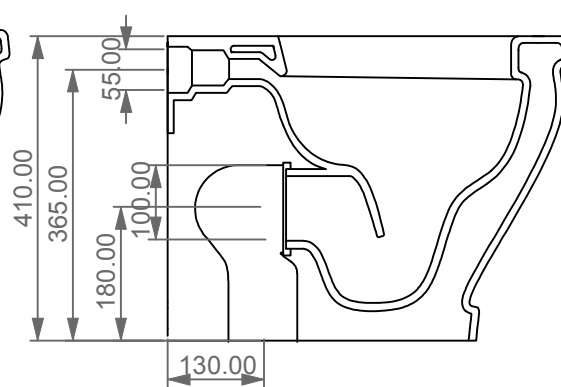

FRONT

LEFT

**GSG**  
CERAMIC DESIGN

Vaso a terra Time scarico a parete  
convertibile a pavimento con curva tecnica  
Time wc back to wall, wall drain suitable  
for floor drain with technical elbow

TOP

REAR

SECTION

Designation  
Vaso a terra Time scarico a parete  
convertibile a pavimento con curva tecnica  
Time wc back to wall, wall drain suitable  
for floor drain with technical elbow

Scale  
1:10

cod. TIWC01