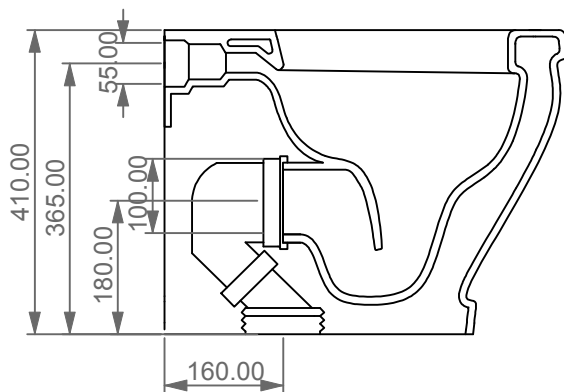

FRONT

LEFT

**GSG**  
CERAMIC DESIGN

Vaso a terra Time scarico a parete  
convertibile a pavimento con curva tecnica  
Time wc back to wall, wall drain suitable  
for floor drain with technical elbow

TOP

REAR

SECTION

Designation  
Vaso a terra Time scarico a parete  
convertibile a pavimento con curva tecnica  
Time wc back to wall, wall drain suitable  
for floor drain with technical elbow

Scale  
1:10

cod. TIWC01