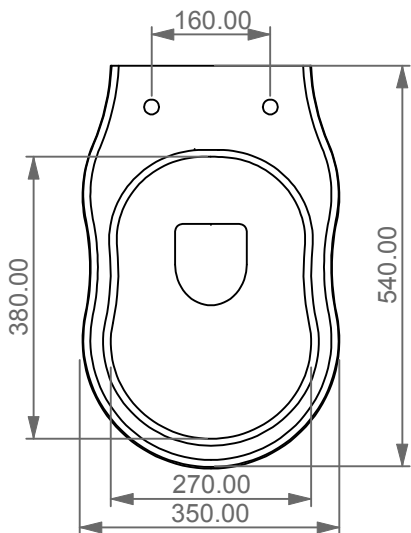

FRONT

LEFT

**GSG**  
CERAMIC DESIGN

Vaso a terra Time scarico a parete  
convertibile a pavimento con curva tecnica  
Time wc back to wall, wall drain suitable  
for floor drain with technical elbow

TOP

REAR

SECTION

Designation  
Vaso a terra Time scarico a parete  
convertibile a pavimento con curva tecnica  
Time wc back to wall, wall drain suitable  
for floor drain with technical elbow

Scale  
1:10

cod. TIWC01

**GSG**  
CERAMIC DESIGN

This drawing including the respected data may neither be duplicated nor modified nor altered without the consent of GSG Ceramic Design. The use of the data/technical drawings take place at users own risk and under exclusion of any liability of GSG Ceramic Design. The dimensions are not binding; products are subject to changes. Measurement shown may be subjected to small variations or are indicative.