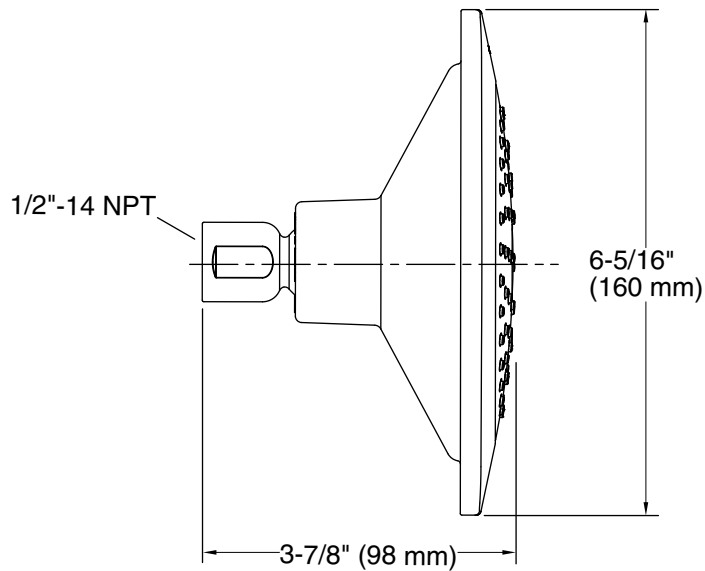

Technical Information

All product dimensions are nominal.

Showerhead/Body Spray:

Rated maximum flow: 1.75 gal/min (6.6 l/min)

Pressure: 80 psi (5.5 bar)

Notes

For use with automatic compensating valves rated at 1.5 gal/min (5.7 l/min) or less.

Install this product according to the installation instructions.