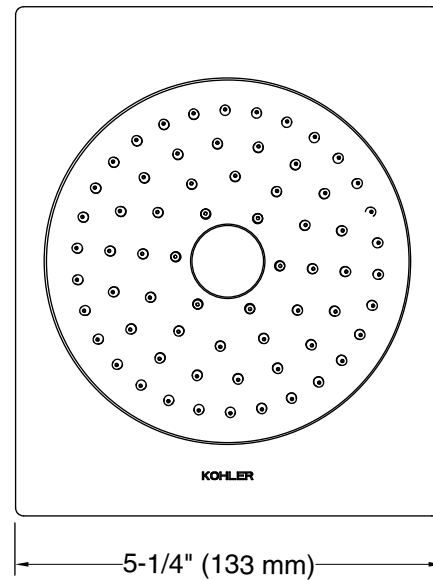

Technical Information

All product dimensions are nominal.

Showerhead/Body Spray:

Rated maximum flow: 1.75 gal/min (6.6 l/min)

Pressure: 80 psi (5.5 bar)

Notes

For use with automatic compensating valves rated at 1.5 gal/min (5.7 l/min) or less.

Install this product according to the installation instructions.