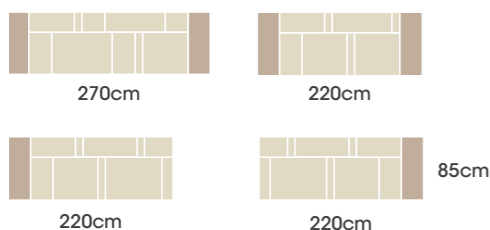

EASY CHAIR · BUTACA · CHAUFFEUSE

TABLES · MESAS · TABLES

XS COLLECTION · COLECCIÓN XS · COLLECTION XS

XS armchair · Sillón XS · Fauteuil XS

WIDE ARM OPTIONS · OPCIONES BRAZO ANCHO · OPTION ACCOUDOIR LARGE

METAL FINISHES · ACABADOS METÁLICOS · FINITIONS METAUX

STANDARD

OPTIONAL

RAL 7043

RAL 8019

RAL 1019

WOOD FINISHES · ACABADOS MADERA · FINITIONS BOIS

RAL 7043

RAL 1019

RAL 8019

DESIGNED BY RAMÓN ESTEVE

Ramón Esteve is an architect by the Superior Technical School of Madrid since 1990.

Harmony, serenity and essentiality are some of the constant that appear in his work and that announce his will of contributing much more than building to the environment. The result is the generation of environments with an encircling atmosphere, that cause unique experiences.

His portfolio includes extensive national and international experience in public projects: sanitary, educational and cultural; private buildings for public use; offices, bank, playful, interior design of hotels, restaurants, shops or installations of ephemeral architecture. Mention aside deserves his work in the field of the exclusive houses, where his philosophy is shown in his true magnitude. In the area of product design, at present collaborates with well known prestige brands.

Professor of the Architecture School of University Politécnica of Valencia since 2005. Habitually gives workshops and conferences above architecture and design. He has received numerous prizes by his work as the architect and designer.

* The colours printed on this catalogue may differ from the real colours. Please check the colours in our swatch card or in the RAL colour samples.