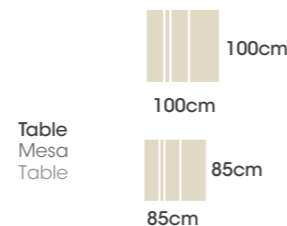

TABLES · MESAS · TABLES