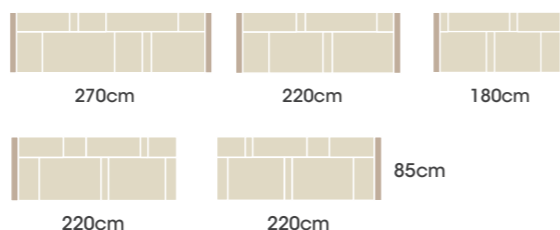

EASY CHAIR · BUTACA · CHAUFFEUSE

TABLES · MESAS · TABLES

XS COLLECTION · COLECCIÓN XS · COLLECTION XS

XS armchair · Sillón XS · Fauteuil XS

WIDE ARM OPTIONS · OPCIONES BRAZO ANCHO · OPTION ACCOUDOIR LARGE

METAL FINISHES · ACABADOS METÁLICOS · FINITIONS METAUX

STANDARD

OPTIONAL

RAL 7043

RAL 8019

RAL 1019

WOOD FINISHES · ACABADOS MADERA · FINITIONS BOIS

RAL 7043

RAL 1019

RAL 8019

DESIGNED BY RAMÓN ESTEVE

Ramón Esteve is an architect by the Superior Technical School of Madrid since 1990.

Harmony, serenity and essentiality are some of the constant that appear in his work and that announce his will of contributing much more than building to the environment. The result is the generation of environments with an encircling atmosphere, that cause unique experiences.

His portfolio includes extensive national and international experience in public projects: sanitary, educational and cultural; private buildings for public use; offices, bank, playful, interior design of hotels, restaurants, shops or installations of ephemeral architecture. Mention aside deserves his work in the field of the exclusive houses, where his philosophy is shown in his true magnitude. In the area of product design, at present collaborates with well known prestige brands.

Professor of the Architecture School of University Politécnica of Valencia since 2005. Habitually gives workshops and conferences above architecture and design. He has received numerous prizes by his work as the architect and designer.

* The colours printed on this catalogue may differ from the real colours. Please check the colours in our swatch card or in the RAL colour samples.