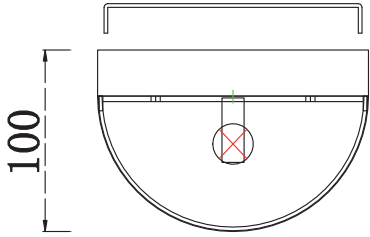

Instruction

Collection: Modern
Series: Gelid
Model: MOD184-WL-01-CH
Wall-mounted

– Wall-mounted

1 x G9 (40w)

MAYTONI
DECORATIVE LIGHTING

www.maytoni.de