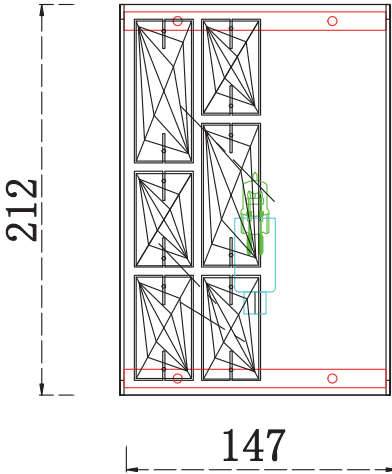

Instruction

Collection: Modern
Series: Gelid
Model: MOD184-WL-01-CH
Wall-mounted

– Wall-mounted

1 x G9 (40w)

MAYTONI
DECORATIVE LIGHTING

www.maytoni.de