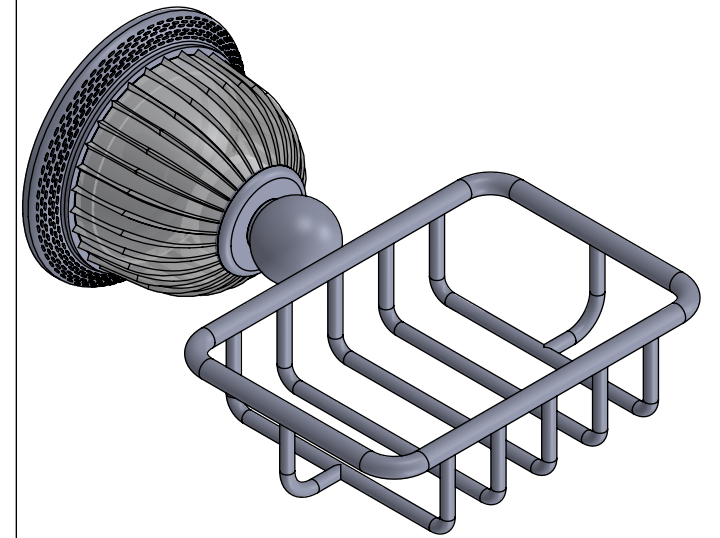

Collection : Coupole cristal

Porte-savon douche, mural. - Wall mounted shower soap holder.

Ref : C68-519

CRISTAL & BRONZE

PARIS · 1937

25/08/2020-1