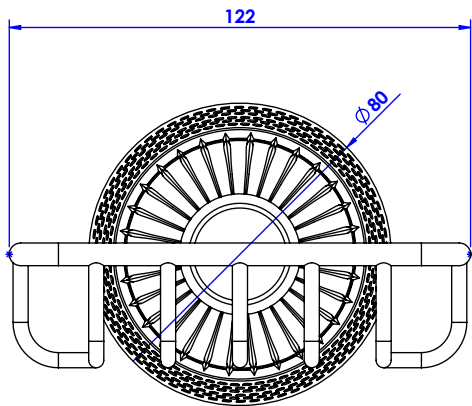

Collection : Coupole cristal

Porte-savon douche, mural. - Wall mounted shower soap holder.

Ref : C68-519

CRISTAL & BRONZE

PARIS · 1937

25/08/2020-1