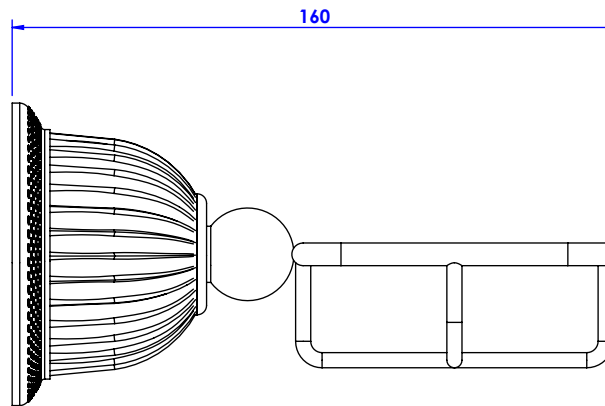

Collection : Coupole cristal

Porte-savon douche, mural. - Wall mounted shower soap holder.

Ref : C68-519

CRISTAL & BRONZE

PARIS · 1937

25/08/2020-1