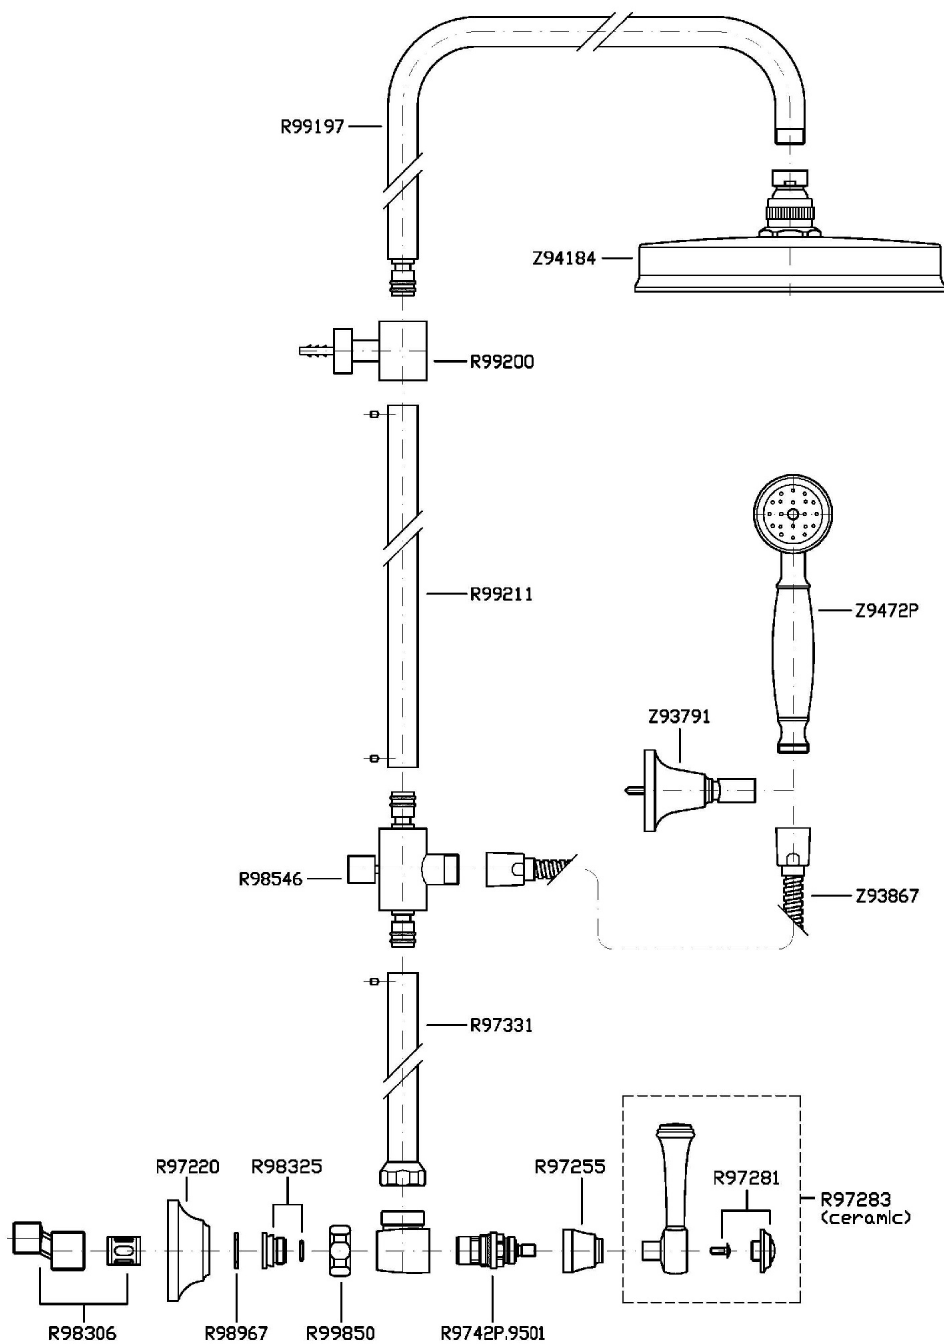

Shower column with exposed shower mixer, brass shower head and handshower Z9472P.C

Finiture / Finishes

		C8		C40		C41
Cromo / Chrome	Nickel Lucido / Polished Nickel		Oro / Gold		Oro spazzolato / Brushed Gold	

SHOWER

ZAM860

Disegno Complessivo / Overall Drawing

SHOWER

ZAM860

Esplosi / Exploded

SHOWER

ZAM860 Portate / Flowrates (lt/min)

PRESSIONE PRESSURE	1 BAR	2 BAR	3 BAR	4 BAR	5 BAR
<i>P1</i> SOFFIONE SHOWER HEAD	9,4	13,7	17	19,8	22,3
<i>P2</i> DOCCETTA HANDSHOWER	9	13,3	16,2	19,2	21,6
<i>P3</i>					
<i>P4</i>					
<i>P5</i>					

SHOWER

ZAM860 Pesì e Misure / Weights and Sizes

Peso (Kg) Weight (lb)	7,90 (Kg)	17,42 (lb)
Volume test (dc3) - (in3)	41,77 (dc3)	2548,96 (in3)
h (mm) - (in)	110,00 (mm)	4,33 (in)
L1 (mm) - (in)	415,00 (mm)	16,34 (in)
L2 (mm) - (in)	915,00 (mm)	36,02 (in)