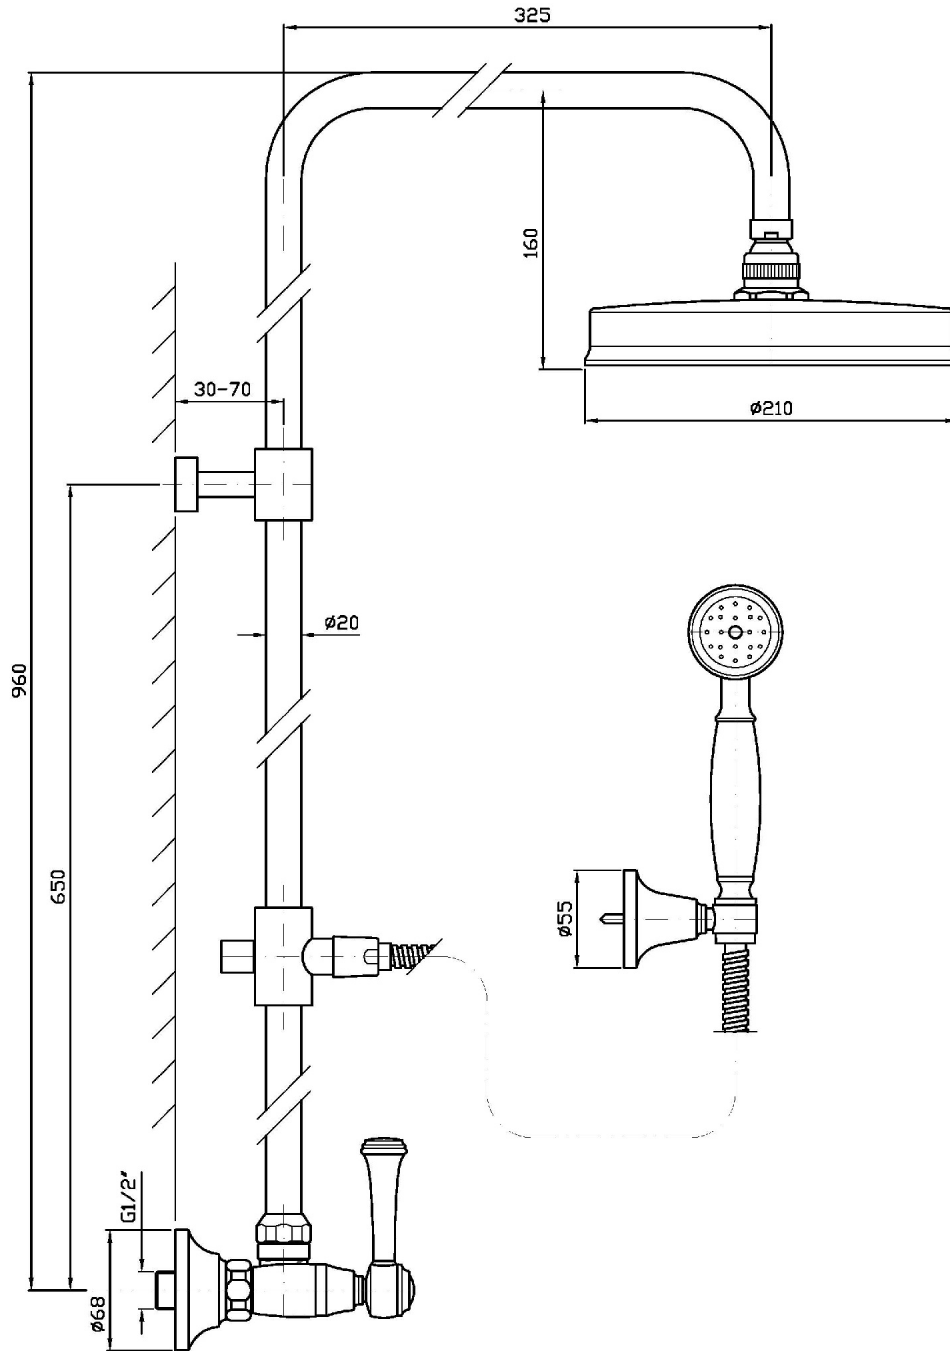

Shower column with exposed shower mixer, brass shower head and handshower Z9472P.C

Finiture / Finishes

		C8		C40		C41
Cromo / Chrome	Nickel Lucido / Polished Nickel		Oro / Gold		Oro spazzolato / Brushed Gold	

SHOWER

ZAM860

Disegno Complessivo / Overall Drawing

SHOWER

ZAM860

Esplosi / Exploded

SHOWER

ZAM860 Portate / Flowrates (lt/min)

PRESSIONE PRESSURE	1 BAR	2 BAR	3 BAR	4 BAR	5 BAR
<i>P1</i> SOFFIONE SHOWER HEAD	9,4	13,7	17	19,8	22,3
<i>P2</i> DOCCETTA HANDSHOWER	9	13,3	16,2	19,2	21,6
<i>P3</i>					
<i>P4</i>					
<i>P5</i>					

SHOWER

ZAM860 Pesì e Misure / Weights and Sizes

Peso (Kg) Weight (lb)	7,90 (Kg)	17,42 (lb)
Volume test (dc3) - (in3)	41,77 (dc3)	2548,96 (in3)
h (mm) - (in)	110,00 (mm)	4,33 (in)
L1 (mm) - (in)	415,00 (mm)	16,34 (in)
L2 (mm) - (in)	915,00 (mm)	36,02 (in)