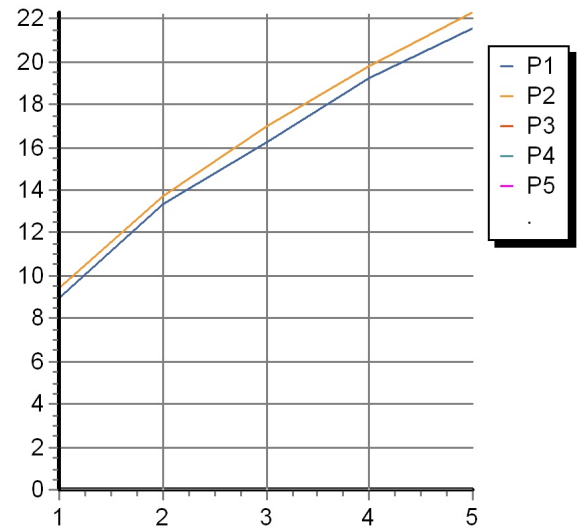

SHOWER

ZAM860 Portate / Flowrates (lt/min)

PRESSIONE PRESSURE	1 BAR	2 BAR	3 BAR	4 BAR	5 BAR
<i>P1</i> SOFFIONE SHOWER HEAD	9,4	13,7	17	19,8	22,3
<i>P2</i> DOCCETTA HANDSHOWER	9	13,3	16,2	19,2	21,6
<i>P3</i>					
<i>P4</i>					
<i>P5</i>