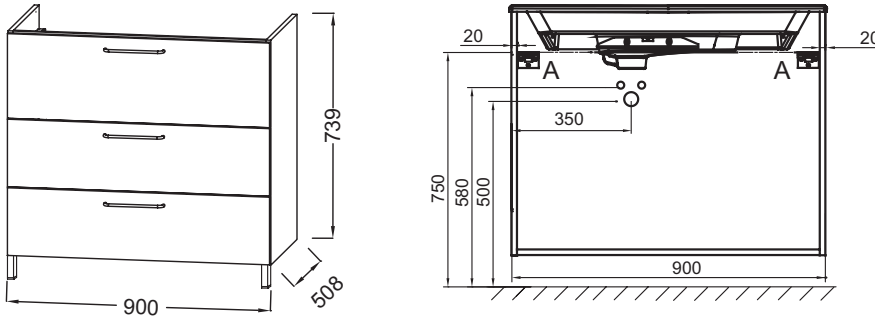

**EB2533-R6**

**Collection:** ODÉON RIVE GAUCHE

**Finish\*:**

**Main features:**

**Features**

- DIMENSIONS: 90 x 50.80 x 73.90 cm
- MATERIAL: Lacquer or melamine
- NORMS AND REGULATION: NF
- WEIGHT: 49.3 kg
- INSTALLATION TYPE: Wall-hung
- VERSION: White handle

**Required products**

- EXAV112-Z: Vanity top 90 cm
- EB2563: Frosted glass vanity top, 91 cm

**Technical drawing**

Product Specification: Base unit for vanity top 90 cm, 3 drawers, white wire handles.. EB2533-R6. Collection: ODÉON RIVE GAUCHE. DIMENSIONS: 90 x 50.80 x 73.90 cm. WEIGHT: 49.3 kg. MATERIAL: Lacquer or melamine. INSTALLATION TYPE: Wall-hung. NORMS AND REGULATION: NF. VERSION: White handle.