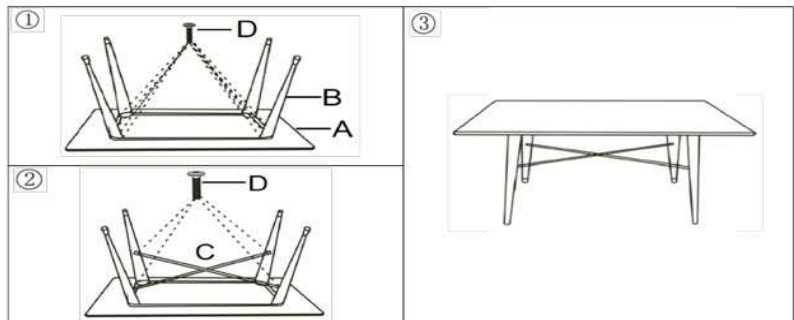

legs material	Steel. Thickness: 1,4 mm.
legs finishing	Powder coating painting
feet protection (yes/no)	Yes
adjustable feet (yes/no)	No
RAL Specifications	
size and shape variation (yes/no)	No
color variation (yes/no)	No
other details	
general warnings	Do not use abrasive products like acetones, bleaches, solvents, etc. To extend the durability of wooden outdoor furniture please follow the instructions below:
specific use and care instructions	Clean with a mild soapy solution and dry immediately. We strongly recommend varnishing/re-staining the furniture regularly (once a year) to prevent dryness, cracks and moisture absorption.
specific use and care instructions for outdoor furniture	Store the furniture in a dry indoor place. If you want to leave it outdoors, protect it with a waterproof cover in autumn winter and rainy season.
years of guarantee made according to	2
good to know	Chromed color bolts.

assembly

assembly required (yes/no)	Yes
difficulty of assembly (hard/medium/easy)	Easy
assembly time (min)	10
people required	2
assembly suggestions	Put the top upside down and screw the legs

assembly instructions

CC0257