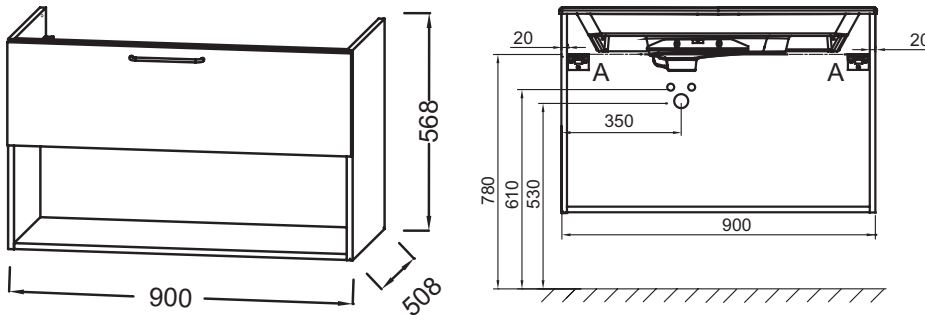

ODÉON RIVE GAUCHE - Base unit for vanity top 90 cm, 1 drawer/1 niche, black handle

Jacob Delafon
PARIS

EB2553-R9

Collection: ODÉON RIVE GAUCHE

Finish*:

Main features:

Features

- DIMENSIONS: 90 x 50.80 x 56.80 cm
- MATERIAL: Lacquer or melamine
- NORMS AND REGULATION: NF
- WEIGHT: 25.9 kg
- INSTALLATION TYPE: Wall-hung
- VERSION: Black handle

Required products

- EXAV112-Z: Vanity top 90 cm
- EB2563: Frosted glass vanity top, 91 cm

Technical drawing

Product Specification: Base unit for vanity top 90 cm, 1 drawer/1 niche, black handle. EB2553-R9. Collection: ODÉON RIVE GAUCHE. DIMENSIONS: 90 x 50.80 x 56.80 cm. WEIGHT: 25.9 kg. MATERIAL: Lacquer or melamine. INSTALLATION TYPE: Wall-hung. NORMS AND REGULATION: NF. VERSION: Black handle.