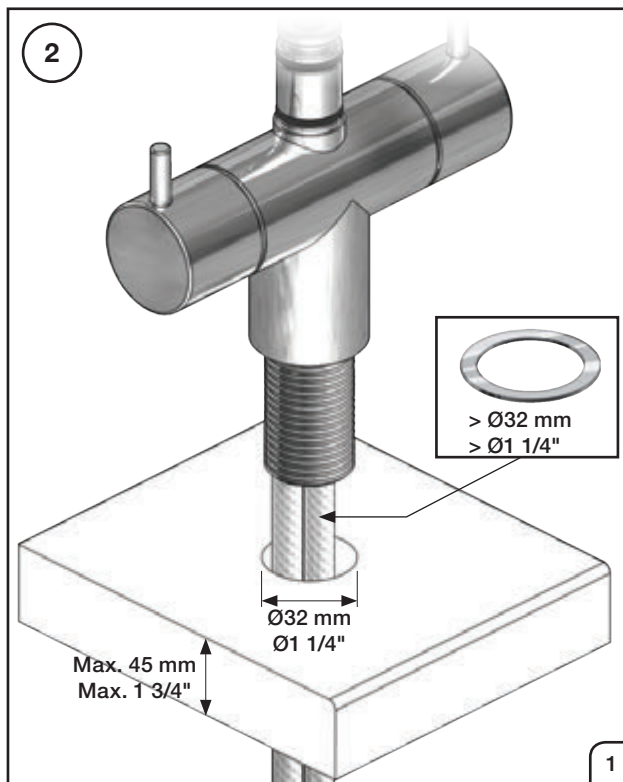

VOLA HV6, HV7  
VOLA KV6, KV7

Fitting instruction  
Montageanleitung  
Monteringsvejledning  
Monteringsvægledning  
Montage hanleiding  
Manuel de montage

KV6, KV7:

HV6, HV7:

**Data, 3 Bar /43.5 Psi:** (Min. 0,5 - Max. 8 Bar)

	l/min.	Gal/min.
HV6/7:	9,0	2,0
KV6/7	9,0	2,0

Max. 70°C, 158°F

KV6: Ø10  
KV6US: Ø3/8"  
KV6Q: Ø3/8"

VR010Z: VR623, VR624Z  
VR693K: VR23, VR693  
VR694K: VR23, VR694  
VR433: VR261, VR263, VR440, VR442, 2xVR444