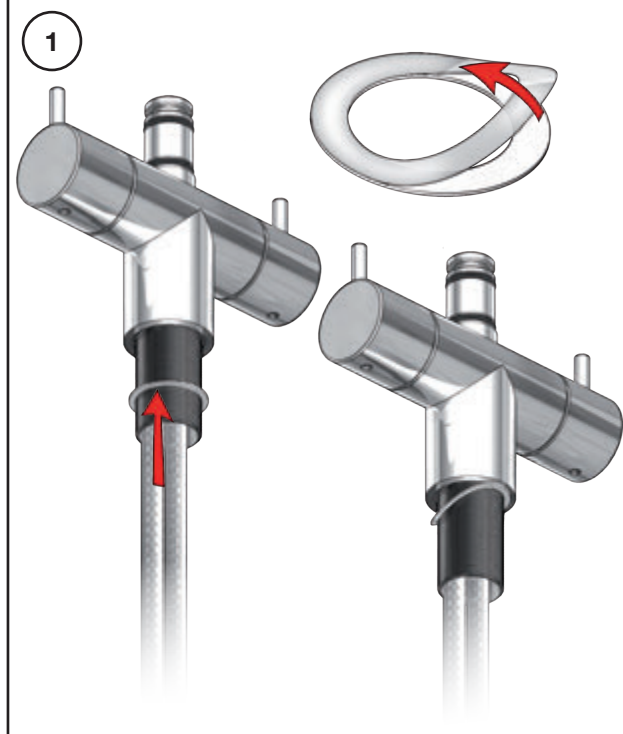

VOLA HV6, HV7  
VOLA KV6, KV7

Fitting instruction  
Montageanleitung  
Monteringsvejledning  
Monteringsvægledning  
Montage hanleiding  
Manuel de montage

KV6, KV7:

HV6, HV7:

**Data, 3 Bar /43.5 Psi:** (Min. 0,5 - Max. 8 Bar)

	l/min.	Gal/min.
HV6/7:	9,0	2,0
KV6/7	9,0	2,0

Max. 70°C, 158°F

KV6: Ø10  
KV6US: Ø3/8"  
KV6Q: Ø3/8"

VR010Z: VR623, VR624Z  
VR693K: VR23, VR693  
VR694K: VR23, VR694  
VR433: VR261, VR263, VR440, VR442, 2xVR444