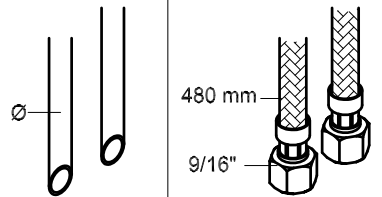

	l/min.	Gal/min.
HV6/7:	9,0	2,0
KV6/7	9,0	2,0

Max. 70°C, 158°F

KV6: Ø10  
KV6US: Ø3/8"  
KV6Q: Ø3/8"

VR010Z: VR623, VR624Z  
VR693K: VR23, VR693  
VR694K: VR23, VR694  
VR433: VR261, VR263, VR440, VR442, 2xVR444