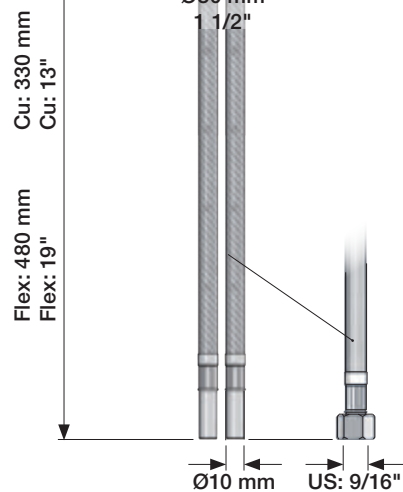

VOLA HV6, HV7  
VOLA KV6, KV7

Fitting instruction  
Montageanleitung  
Monteringsvejledning  
Monteringsvægledning  
Montage hanleiding  
Manuel de montage

KV6, KV7:

HV6, HV7:

**Data, 3 Bar /43.5 Psi:** (Min. 0,5 - Max. 8 Bar)

	l/min.	Gal/min.
HV6/7:	9,0	2,0
KV6/7	9,0	2,0

Max. 70°C, 158°F

KV6: Ø10  
KV6US: Ø3/8"  
KV6Q: Ø3/8"

VR010Z: VR623, VR624Z  
VR693K: VR23, VR693  
VR694K: VR23, VR694  
VR433: VR261, VR263, VR440, VR442, 2xVR444