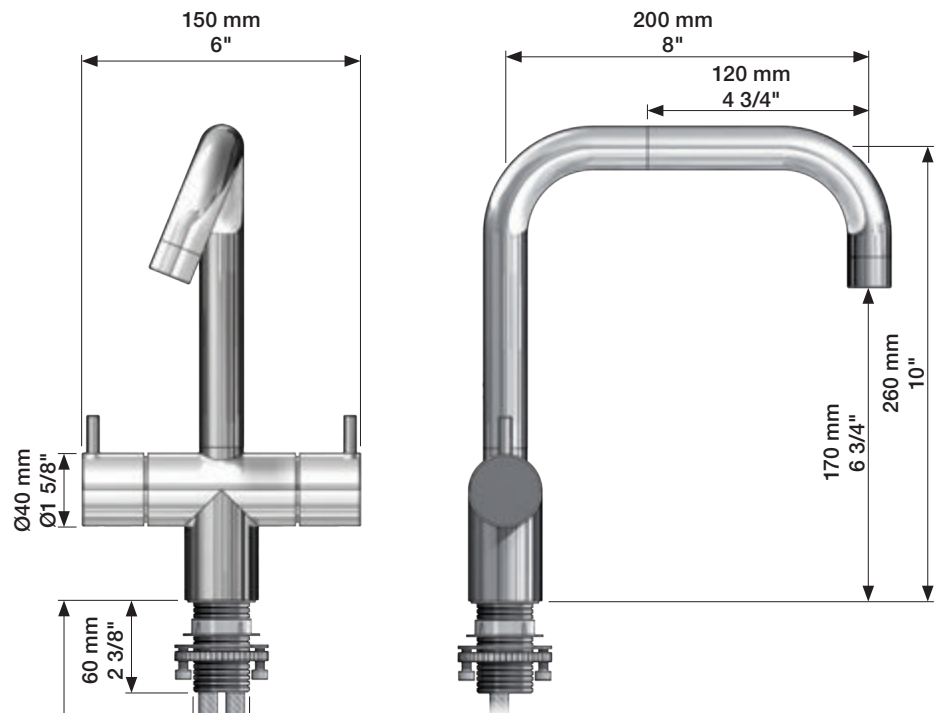

VOLA HV6, HV7  
VOLA KV6, KV7

Fitting instruction  
Montageanleitung  
Monteringsvejledning  
Monteringsvægledning  
Montage hanleiding  
Manuel de montage

KV6, KV7:

HV6, HV7:

**Data, 3 Bar /43.5 Psi:** (Min. 0,5 - Max. 8 Bar)

	l/min.	Gal/min.
HV6/7:	9,0	2,0
KV6/7	9,0	2,0

Max. 70°C, 158°F

KV6: Ø10  
KV6US: Ø3/8"  
KV6Q: Ø3/8"

VR010Z: VR623, VR624Z  
VR693K: VR23, VR693  
VR694K: VR23, VR694  
VR433: VR261, VR263, VR440, VR442, 2xVR444