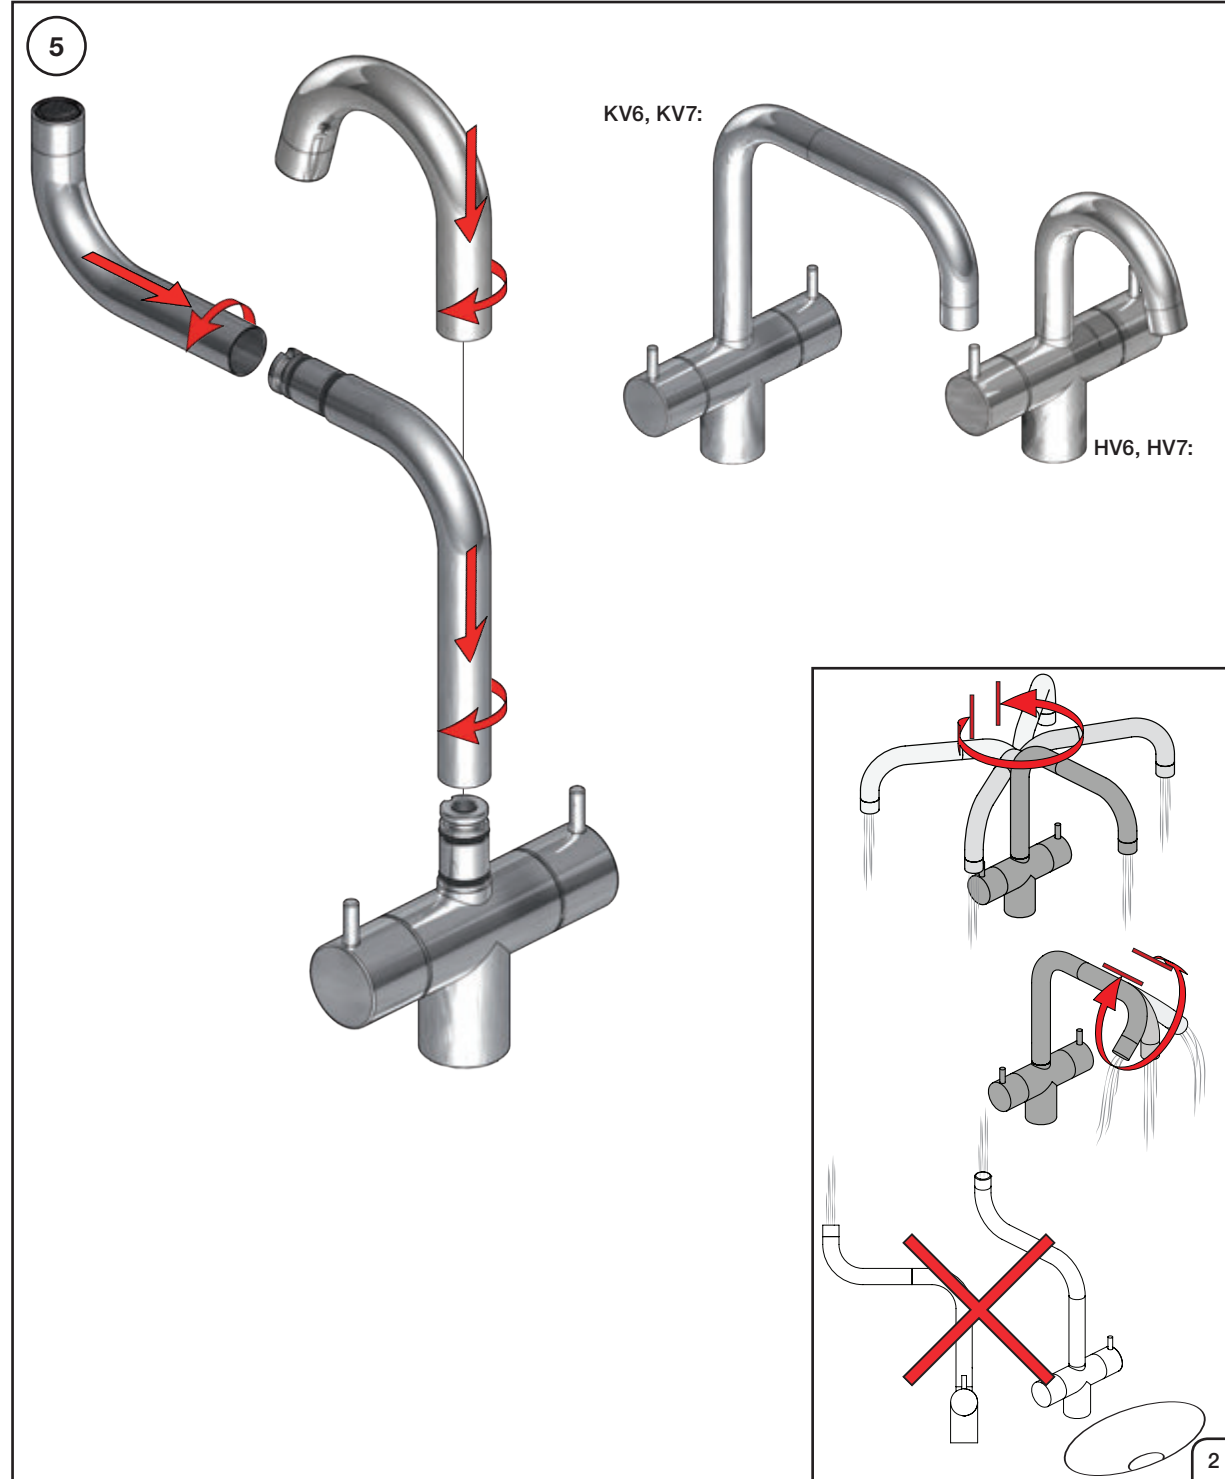

VOLA HV6, HV7  
VOLA KV6, KV7

Fitting instruction  
Montageanleitung  
Monteringsvejledning  
Monteringsvægledning  
Montage hanleiding  
Manuel de montage

KV6, KV7:

HV6, HV7:

**Data, 3 Bar /43.5 Psi:** (Min. 0,5 - Max. 8 Bar)

	l/min.	Gal/min.
HV6/7:	9,0	2,0
KV6/7	9,0	2,0

Max. 70°C, 158°F

KV6: Ø10  
KV6US: Ø3/8"  
KV6Q: Ø3/8"

VR010Z: VR623, VR624Z  
VR693K: VR23, VR693  
VR694K: VR23, VR694  
VR433: VR261, VR263, VR440, VR442, 2xVR444