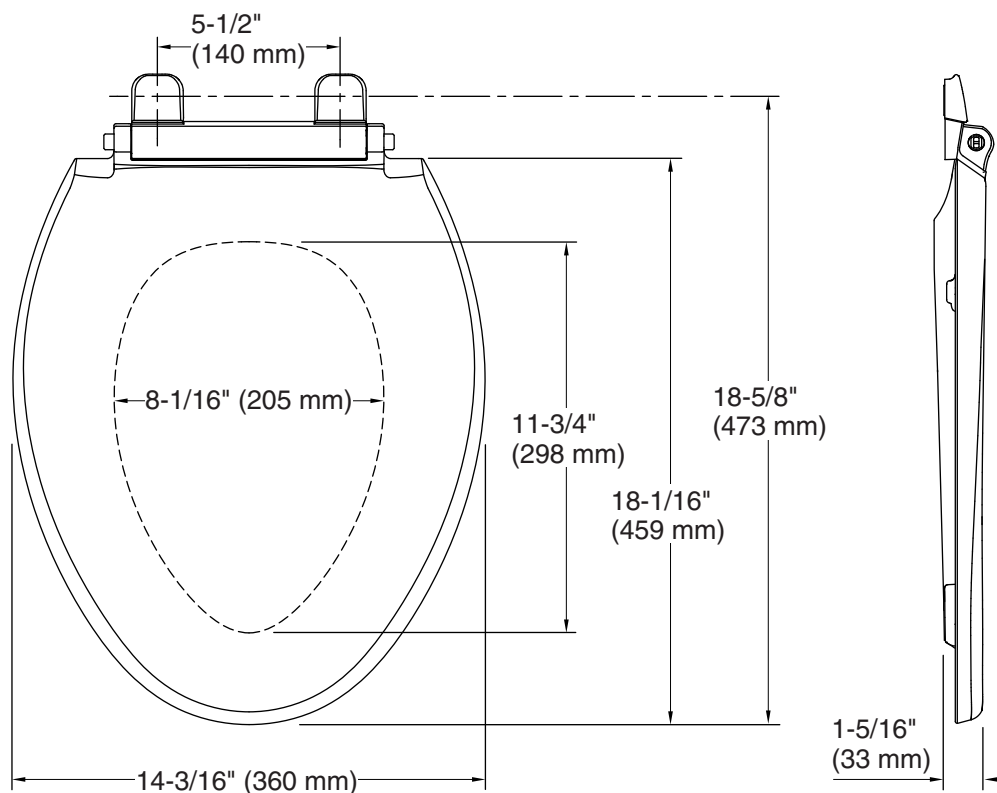

Rutledge® Quiet-Close™

Elongated Toilet Seat

K-4734

Features

- Quiet-Close™ prevents slamming by slowly bringing the toilet seat and lid to a gentle close.
- Grip-Tight bumpers hold seat firmly in place.
- Quick-Release™ hinges allow seat to be unlatched from toilet for easy removal and convenient cleaning; no tools required.
- Quick-Attach® hardware for fast and secure installation.
- Color-matched plastic hinges.

Color	Code	Description
-------	------	-------------

	0	White
	96	Biscuit
	47	Almond

Technical Information

All product dimensions are nominal.

Seat shape type: Elongated

Seat front type: Closed-front

Seat-mounting holes: 5-1/2" (140 mm)