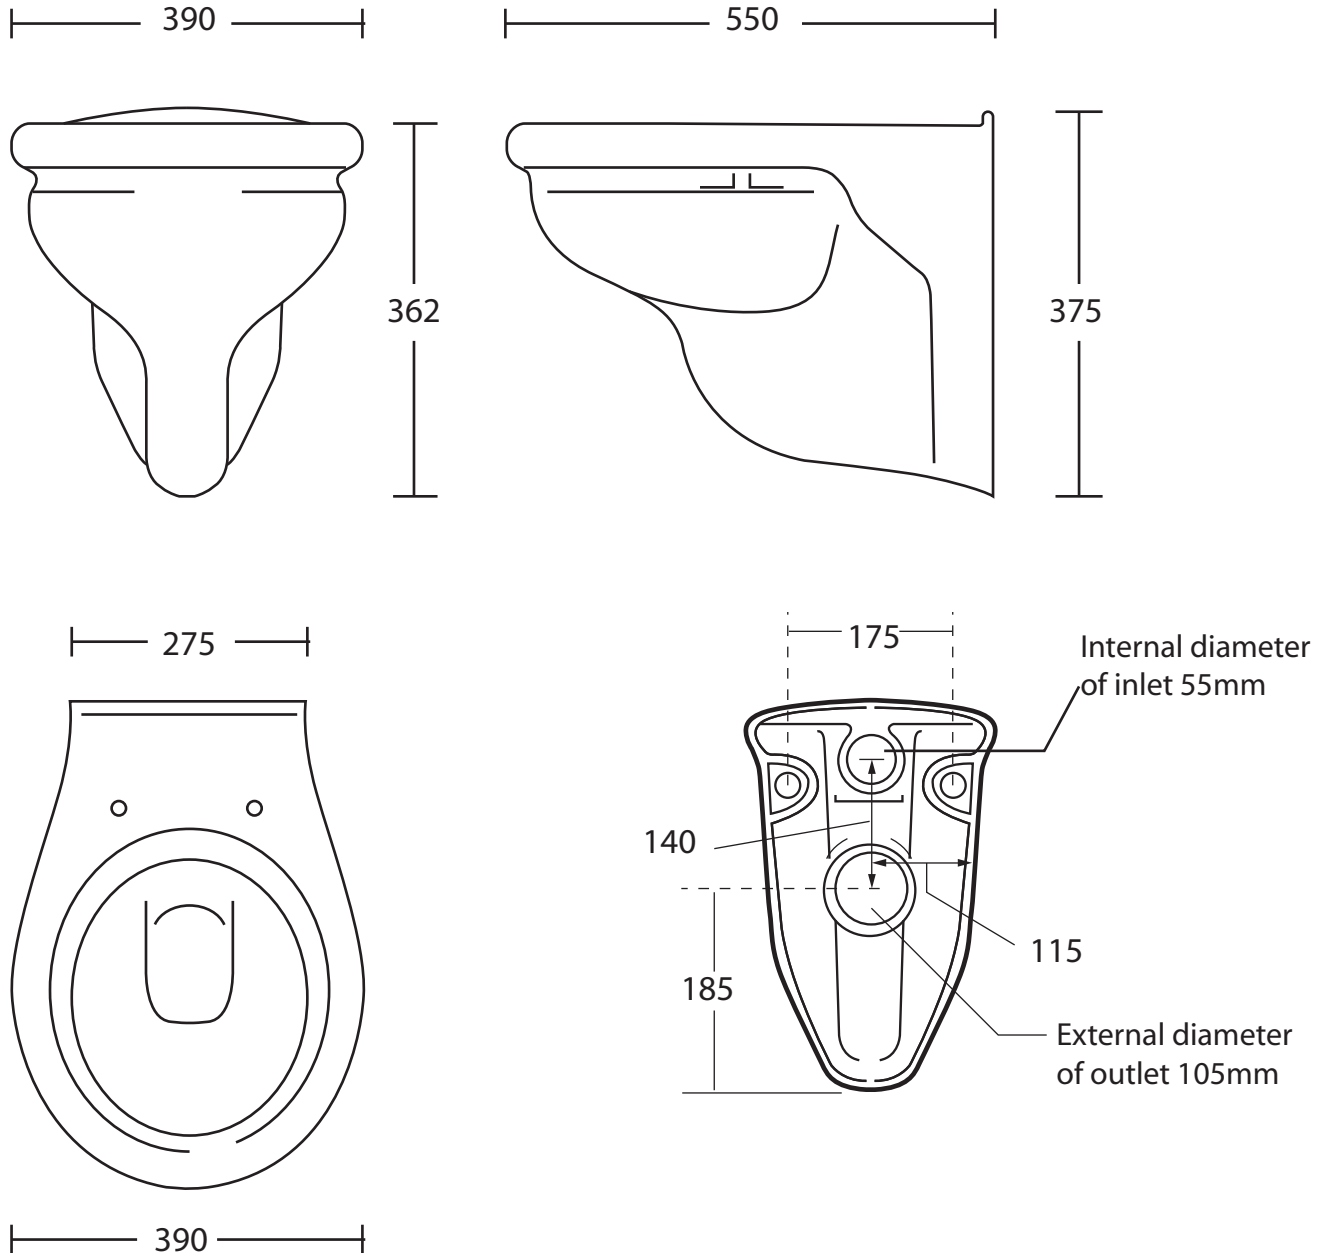

Ceramic Collection	
Bergier	Wall-hung WC pan

We recommend that all products are purchased with the assistance of a specialist bathroom retailer and always installed by an experienced installer who is a member of a recognized association. All sizes quoted are nominal: items may vary by plus or minus 2% against the figures quoted. When planning installations where dimensions are critical, it is essential that the space allowed for individual items is physically checked. Imperial Bathrooms can not be held liable for any costs associated with items not fitting in any given area. The contents of this statement are based on information correct at the time of publication. We reserve the right to make alterations and changes in product characteristics, fixing, packaging, operation etc at any time without notice.