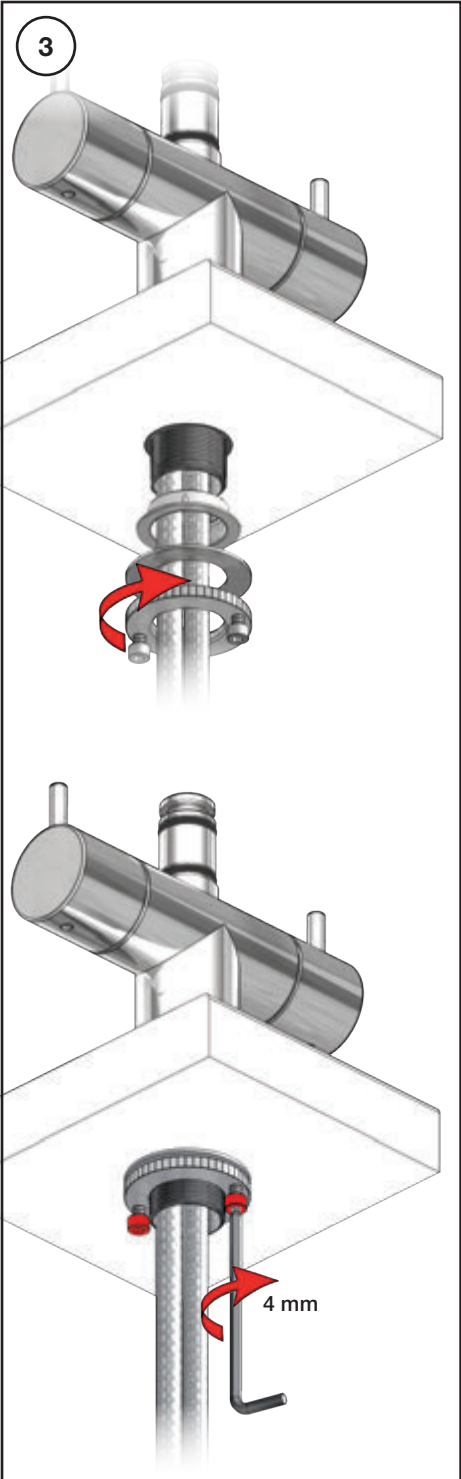

**VOLA HV6, HV7
VOLA KV6, KV7**

Fitting instruction
Montageanleitung
Monteringsvejledning
Monteringsvægledning
Montage hanleiding
Manuel de montage

KV6, KV7:

Data, 3 Bar /43.5 Psi: (Min. 0,5 - Max. 8 Bar)

	l/min.	Gal/min.
HV6/7:	9,0	2,0
KV6/7	9,0	2,0

Max. 70°C, 158°F

KV6: Ø10
 KV6US: Ø3/8"
 KV6Q: Ø3/8"

VR010Z: VR623, VR624Z
 VR693K: VR23, VR693
 VR694K: VR23, VR694
 VR433: VR261, VR263, VR440, VR442, 2xVR444