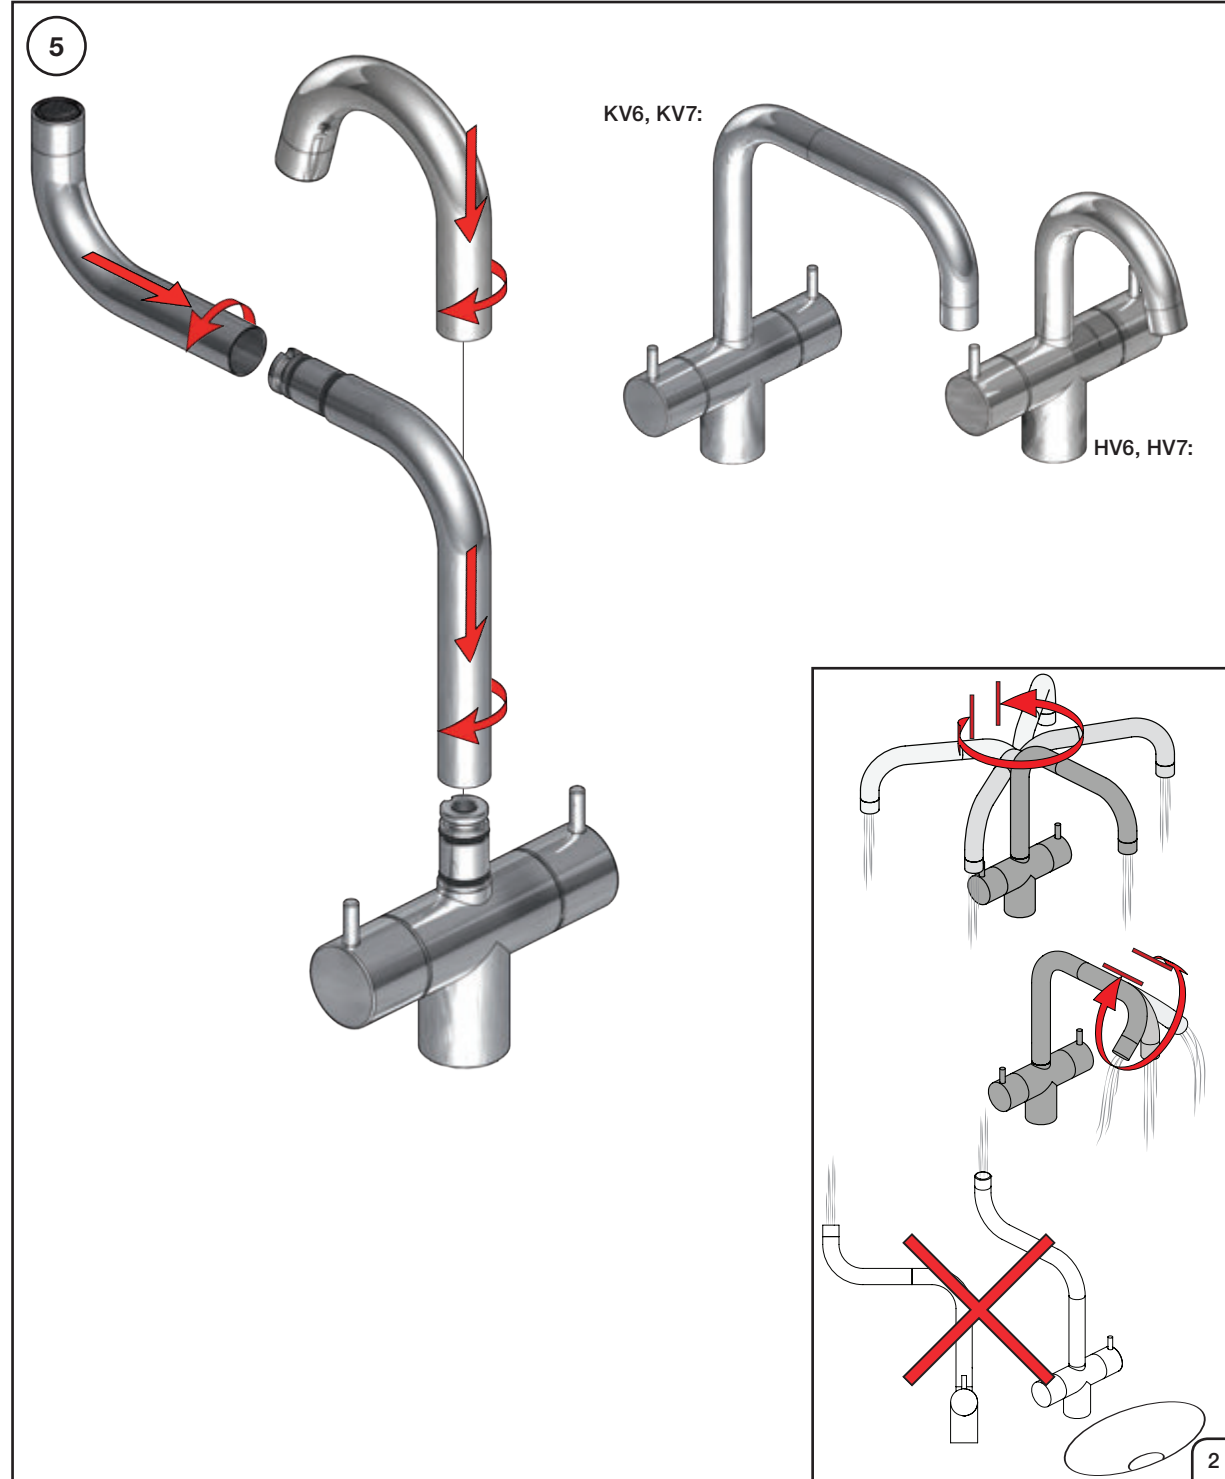

**VOLA HV6, HV7
VOLA KV6, KV7**

Fitting instruction
Montageanleitung
Monteringsvejledning
Monteringsvægledning
Montage hanleiding
Manuel de montage

KV6, KV7:

Data, 3 Bar /43.5 Psi: (Min. 0,5 - Max. 8 Bar)

	l/min.	Gal/min.
HV6/7:	9,0	2,0
KV6/7	9,0	2,0

Max. 70°C, 158°F

KV6: Ø10
 KV6US: Ø3/8"
 KV6Q: Ø3/8"

VR010Z: VR623, VR624Z
 VR693K: VR23, VR693
 VR694K: VR23, VR694
 VR433: VR261, VR263, VR440, VR442, 2xVR444