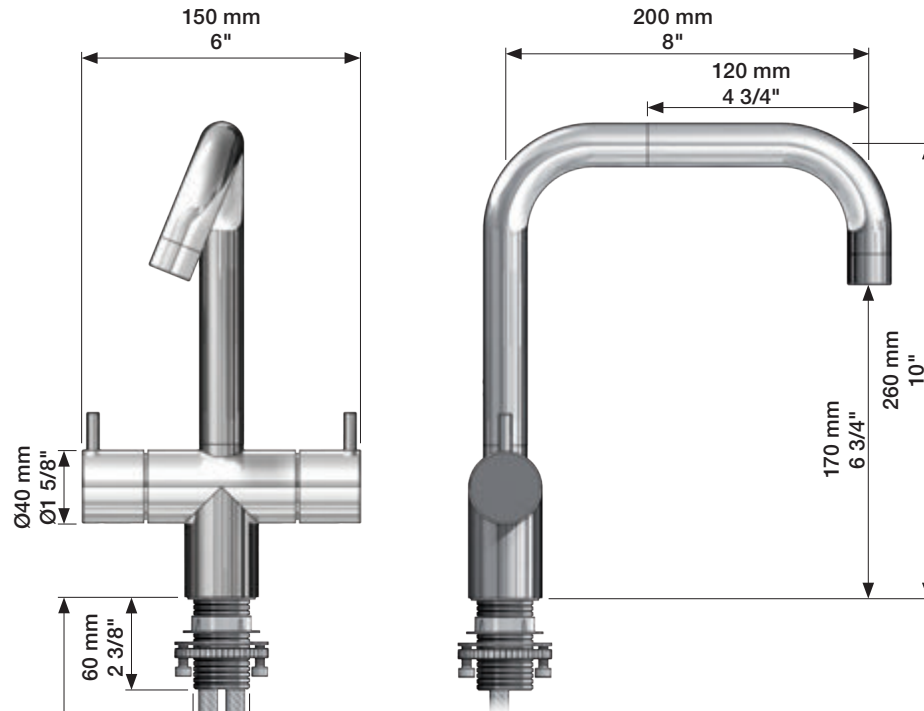

**VOLA HV6, HV7
VOLA KV6, KV7**

Fitting instruction
Montageanleitung
Monteringsvejledning
Monteringsvægledning
Montage hanleiding
Manuel de montage

KV6, KV7:

Data, 3 Bar /43.5 Psi: (Min. 0,5 - Max. 8 Bar)

	l/min.	Gal/min.
HV6/7:	9,0	2,0
KV6/7	9,0	2,0

Max. 70°C, 158°F

KV6: Ø10
 KV6US: Ø3/8"
 KV6Q: Ø3/8"

VR010Z: VR623, VR624Z
 VR693K: VR23, VR693
 VR694K: VR23, VR694
 VR433: VR261, VR263, VR440, VR442, 2xVR444