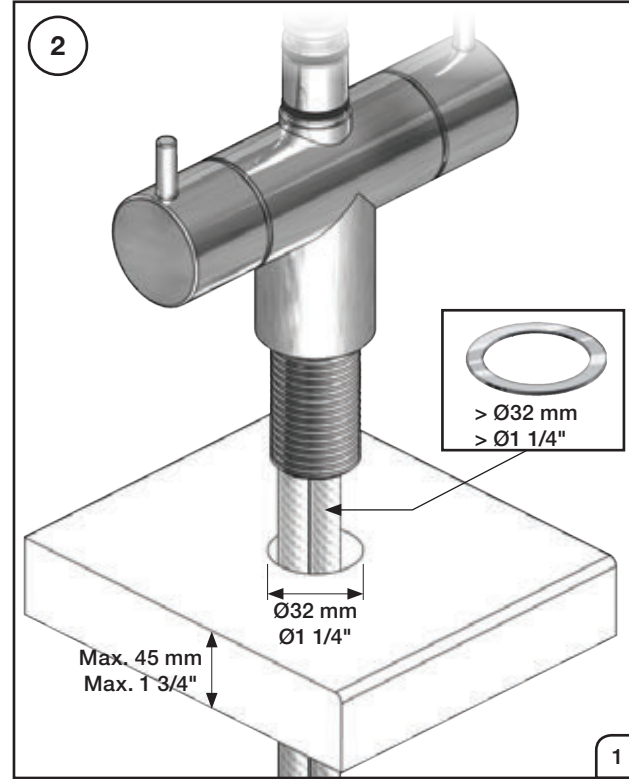

**VOLA HV6, HV7
VOLA KV6, KV7**

Fitting instruction
Montageanleitung
Monteringsvejledning
Monteringsvægledning
Montage hanleiding
Manuel de montage

KV6, KV7:

Data, 3 Bar /43.5 Psi: (Min. 0,5 - Max. 8 Bar)

	l/min.	Gal/min.
HV6/7:	9,0	2,0
KV6/7	9,0	2,0

Max. 70°C, 158°F

KV6: Ø10
 KV6US: Ø3/8"
 KV6Q: Ø3/8"

VR010Z: VR623, VR624Z
 VR693K: VR23, VR693
 VR694K: VR23, VR694
 VR433: VR261, VR263, VR440, VR442, 2xVR444