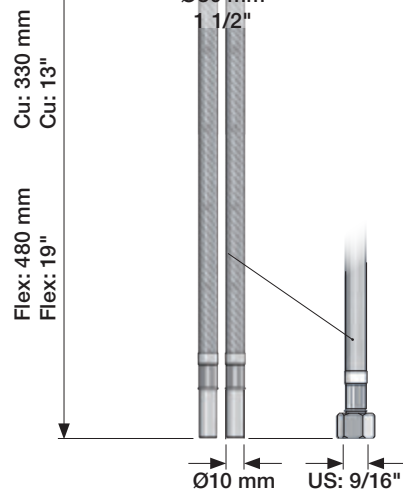

**VOLA HV6, HV7
VOLA KV6, KV7**

Fitting instruction
Montageanleitung
Monteringsvejledning
Monteringsvægledning
Montage hanleiding
Manuel de montage

KV6, KV7:

Data, 3 Bar /43.5 Psi: (Min. 0,5 - Max. 8 Bar)

	l/min.	Gal/min.
HV6/7:	9,0	2,0
KV6/7	9,0	2,0

Max. 70°C, 158°F

KV6: Ø10
 KV6US: Ø3/8"
 KV6Q: Ø3/8"

VR010Z: VR623, VR624Z
 VR693K: VR23, VR693
 VR694K: VR23, VR694
 VR433: VR261, VR263, VR440, VR442, 2xVR444