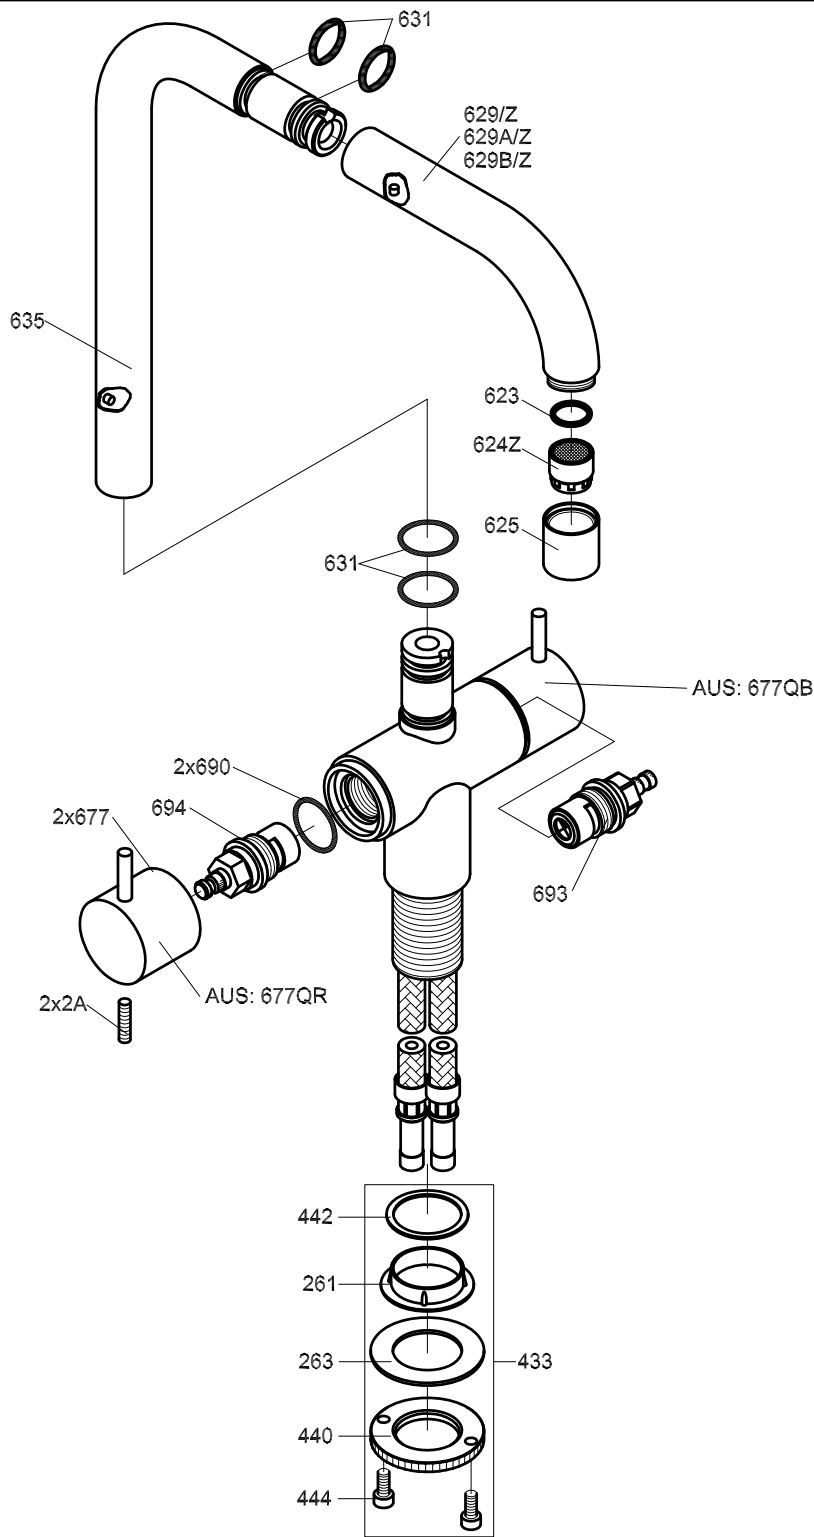

**VOLA HV6, HV7
VOLA KV6, KV7**

Fitting instruction
Montageanleitung
Monteringsvejledning
Monteringsvægledning
Montage hanleiding
Manuel de montage

KV6, KV7:

Data, 3 Bar /43.5 Psi: (Min. 0,5 - Max. 8 Bar)

	l/min.	Gal/min.
HV6/7:	9,0	2,0
KV6/7	9,0	2,0

Max. 70°C, 158°F

KV6: Ø10
 KV6US: Ø3/8"
 KV6Q: Ø3/8"

VR010Z: VR623, VR624Z
 VR693K: VR23, VR693
 VR694K: VR23, VR694
 VR433: VR261, VR263, VR440, VR442, 2xVR444