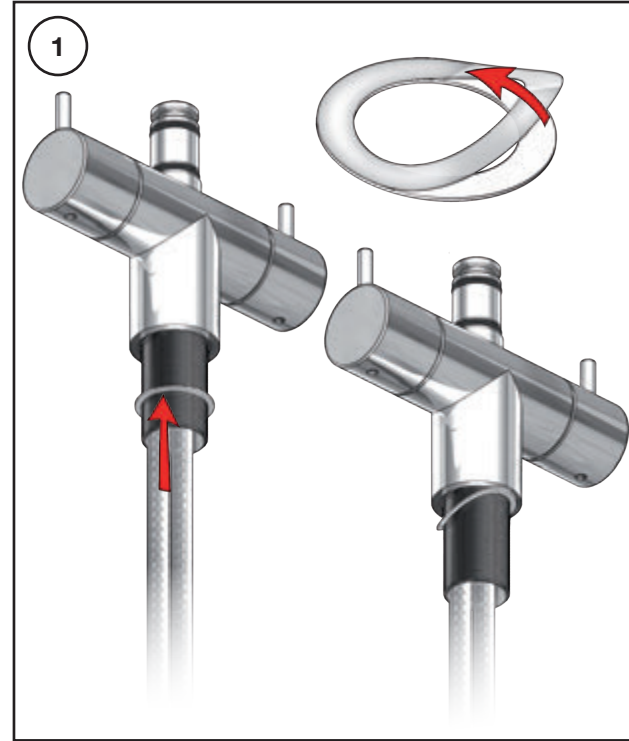

**VOLA HV6, HV7
VOLA KV6, KV7**

Fitting instruction
Montageanleitung
Monteringsvejledning
Monteringsvægledning
Montage hanleiding
Manuel de montage

KV6, KV7:

Data, 3 Bar /43.5 Psi: (Min. 0,5 - Max. 8 Bar)

	l/min.	Gal/min.
HV6/7:	9,0	2,0
KV6/7	9,0	2,0

Max. 70°C, 158°F

KV6: Ø10
 KV6US: Ø3/8"
 KV6Q: Ø3/8"

VR010Z: VR623, VR624Z
 VR693K: VR23, VR693
 VR694K: VR23, VR694
 VR433: VR261, VR263, VR440, VR442, 2xVR444