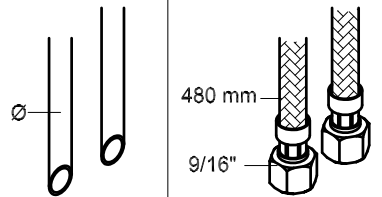

	l/min.	Gal/min.
HV6/7:	9,0	2,0
KV6/7	9,0	2,0

Max. 70°C, 158°F

KV6: Ø10
 KV6US: Ø3/8"
 KV6Q: Ø3/8"

VR010Z: VR623, VR624Z
 VR693K: VR23, VR693
 VR694K: VR23, VR694
 VR433: VR261, VR263, VR440, VR442, 2xVR444