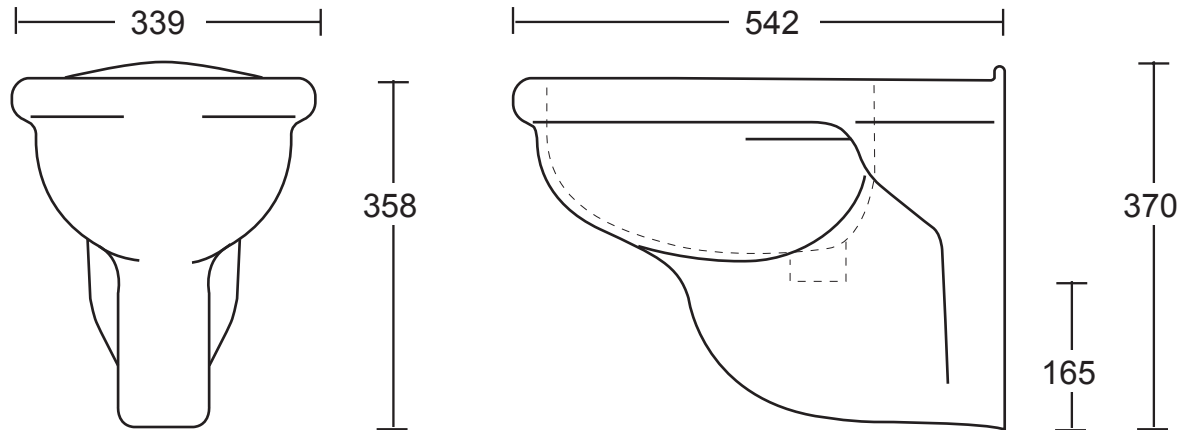

Ceramic Collection	
Bergier	Wall-hung bidet (1 tap hole)

We recommend that all products are purchased with the assistance of a specialist bathroom retailer and always installed by an experienced installer who is a member of a recognized association. All sizes quoted are nominal: items may vary by plus or minus 2% against the figures quoted. When planning installations where dimensions are critical, it is essential that the space allowed for individual items is physically checked. Imperial Bathrooms can not be held liable for any costs associated with items not fitting in any given area. The contents of this statement are based on information correct at the time of publication. We reserve the right to make alterations and changes in product characteristics, fixing, packaging, operation etc at any time without notice.