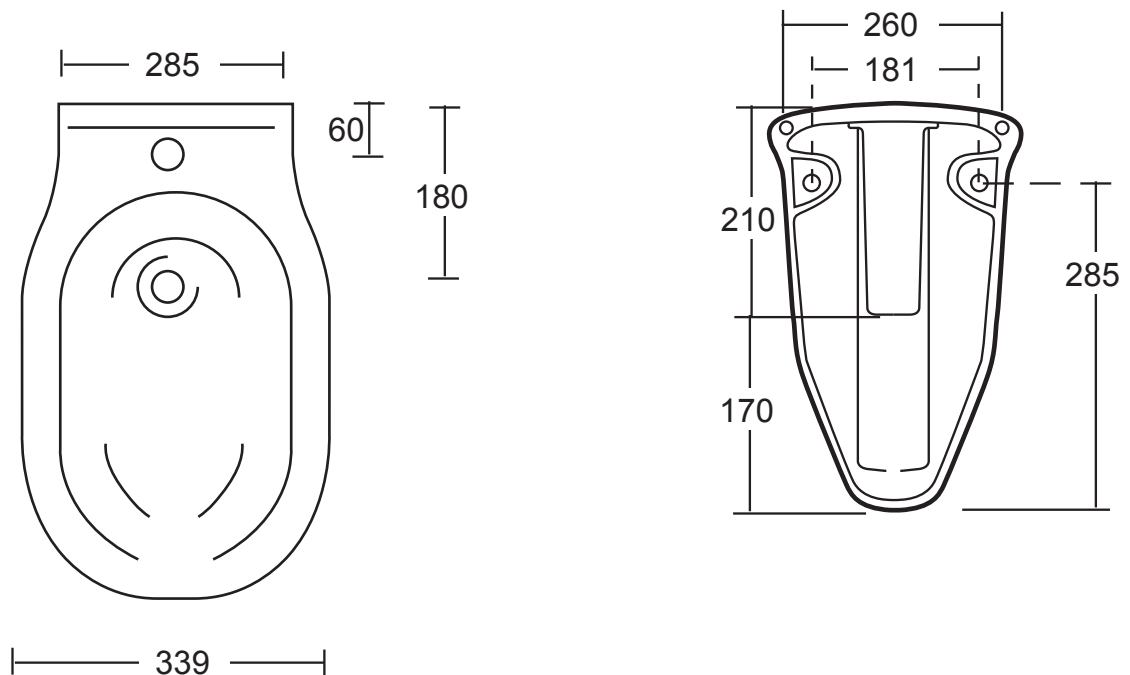

Ceramic Collection	
Bergier	Wall-hung bidet (1 tap hole)

We recommend that all products are purchased with the assistance of a specialist bathroom retailer and always installed by an experienced installer who is a member of a recognized association. All sizes quoted are nominal: items may vary by plus or minus 2% against the figures quoted. When planning installations where dimensions are critical, it is essential that the space allowed for individual items is physically checked. Imperial Bathrooms can not be held liable for any costs associated with items not fitting in any given area. The contents of this statement are based on information correct at the time of publication. We reserve the right to make alterations and changes in product characteristics, fixing, packaging, operation etc at any time without notice.