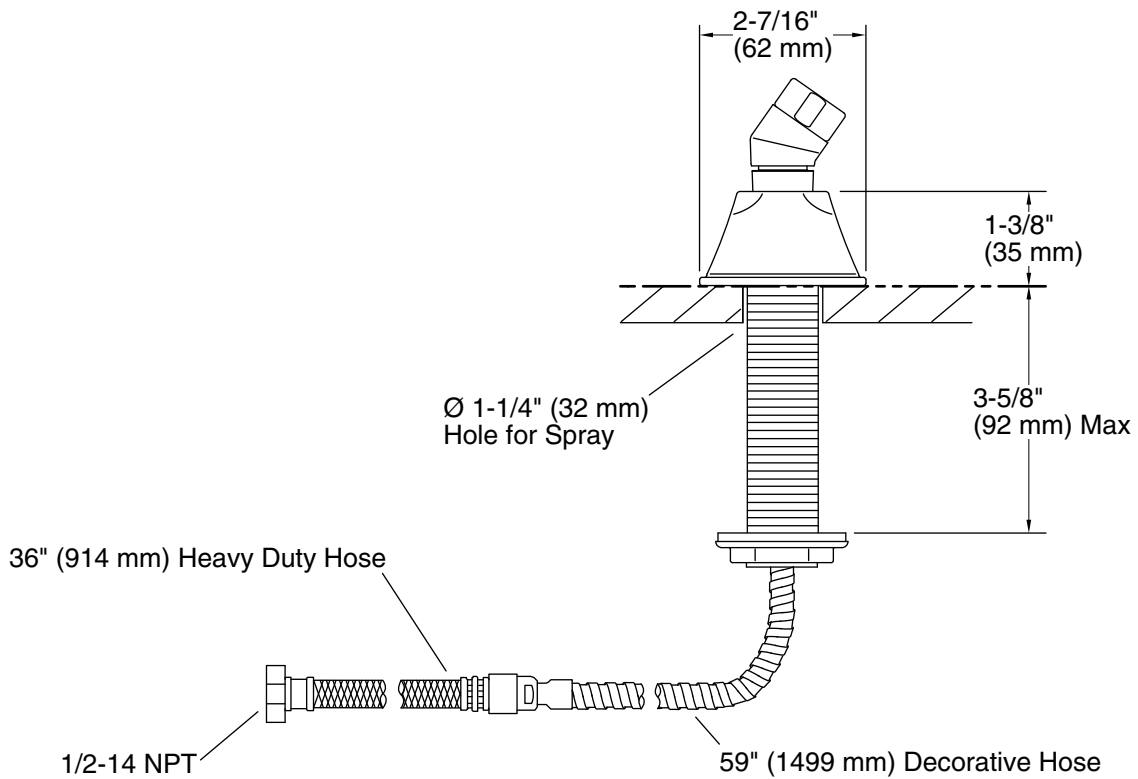

### Installation

- Deck- or bath-mount.

## Technical Information

All product dimensions are nominal.

Material: Brass