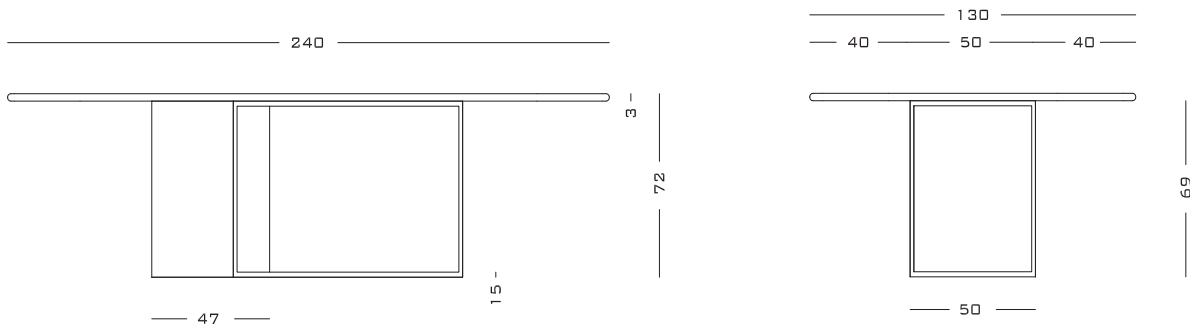

POSSIBLE CUSTOMISATION

- Height
- Width
- Depth