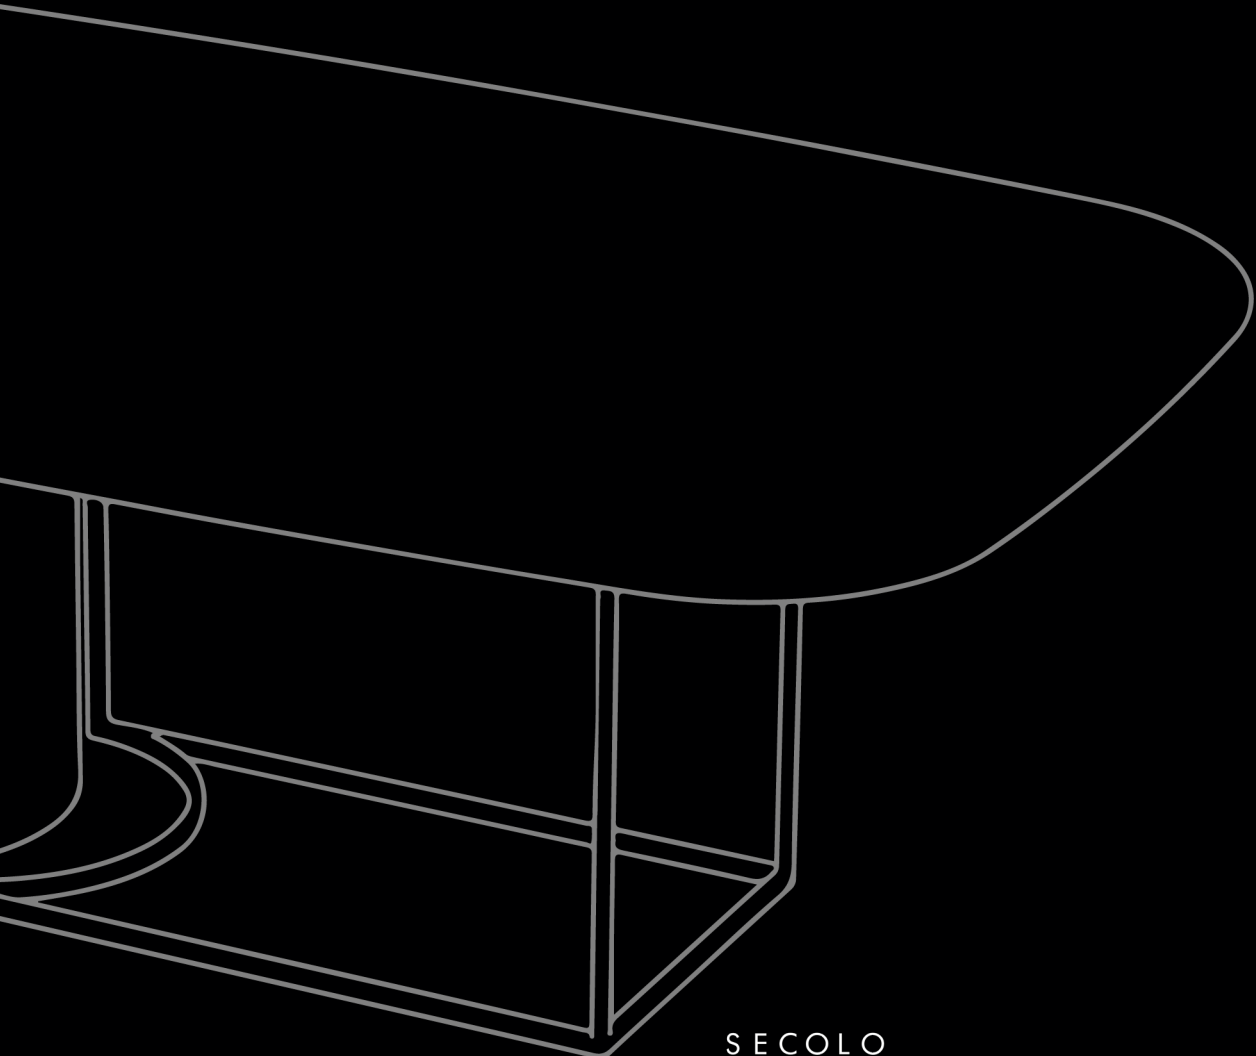

Horus Table

Horus Table

2020

The Horus Table is designed as a play on solid and empty space, providing a light yet striking appearance. The cylindrical base can fit within the metal frame or slightly away to emphasise the contrast between the two elements. The top and cylindrical leg can be lacquered in any RAL colour and the wireframe portion of the base can be in a number of metal finishes or colours.

Lacquered wood cylinder and top which is supported by a welded steel frame. Felt glides. Cylinder and metal are not attached.

200 x 110 x 72 H cm
220 x 120 x 72 H cm
220 x 130 x 72 H cm
240 x 130 x 72 H cm