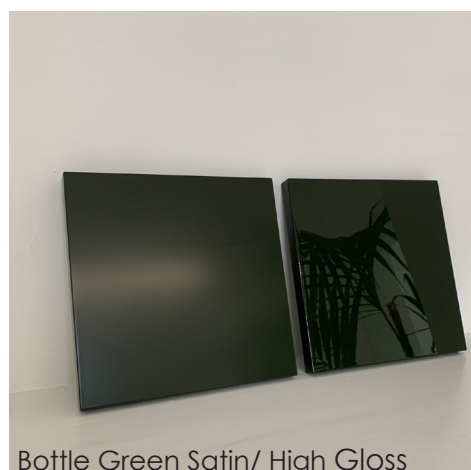

Horus Table

Horus Table

2020

The Horus Table is designed as a play on solid and empty space, providing a light yet striking appearance. The cylindrical base can fit within the metal frame or slightly away to emphasise the contrast between the two elements. The top and cylindrical leg can be lacquered in any RAL colour and the wireframe portion of the base can be in a number of metal finishes or colours.

Finishes

Wood Finishes

- Lacquered High Gloss (Any RAL colour)
- Lacquered Matt (Any RAL colour)

Metal Finishes

- Satin (Bronze, Brass, Champagne, Aluminium)
- Polished (Bronze, Brass, Champagne, Aluminium)
- Any RAL colour

POSSIBLE CUSTOMISATION

- Height
- Width
- Depth

SECOLO

Lacquered Wood

Window Grey Satin/ High Gloss

Azure Blue Satin/ High Gloss

Mahogany Brown Satin/ High Gloss

Strawberry Red Satin/ High Gloss

Maize Satin/ High Gloss

Bottle Green Satin/ High Gloss

Pearl Orange Satin/ High Gloss

Red Violet Satin/ High Gloss

Metal Finishes

Standard Marble Finishes

Premium Marble Finishes

www.secolo.co.uk