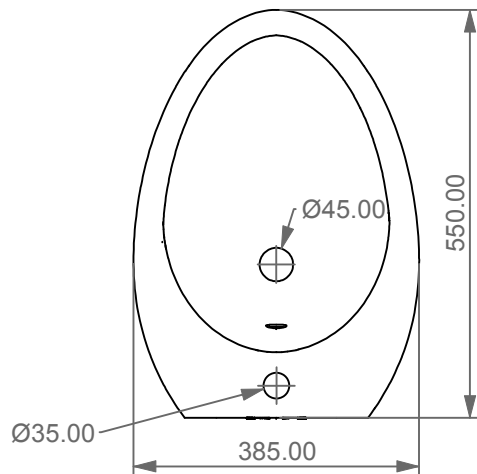

FRONT

LEFT

GSG
CERAMIC DESIGN

Bidet a terra Touch monoforo
(senza foro su richiesta)
Touch bidet back to wall one hole
(no hole on request)

TOP

REAR

SECTION

Designation
Bidet a terra Touch monoforo
(senza foro su richiesta)
Touch bidet back to wall one hole
(no hole on request)

Scale
1:10

cod. TOBI01

GSG
CERAMIC DESIGN

This drawing including the respected data may neither be duplicated nor modified nor altered without the consent of GSG Ceramic Design. The use of the data/technical drawings take place at users own risk and under exclusion of any liability of GSG Ceramic Design. The dimensions are not binding; products are subject to changes. Measurement shown may be subjected to small variations or are indicative.