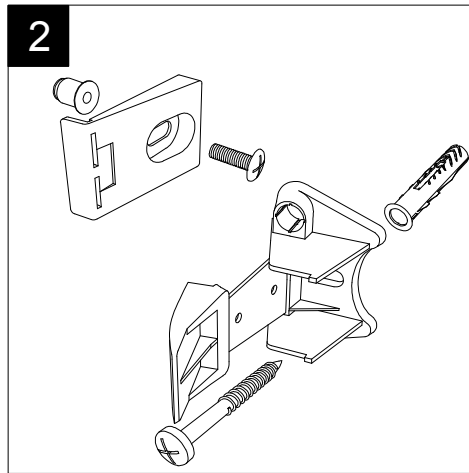

Guida all'installazione dei bidet a pavimento con kit di fissaggio a parete nascosto (cod. ACS51)

Serie: LIKE - BRIO - TOUCH - FLUT - SPEED

Installation guide for floor standing bidets with wall hidden fixing kit (cod. ACS51)

Series: LIKE - BRIO - TOUCH - FLUT - SPEED

①