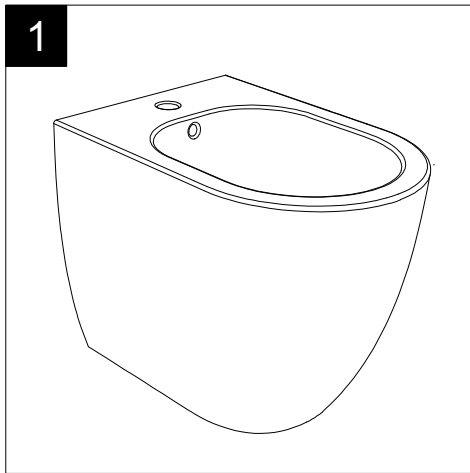

Guida all'installazione dei bidet a pavimento con kit di fissaggio a parete nascosto (cod. ACS51)

Serie: LIKE - BRIO - TOUCH - FLUT - SPEED

Installation guide for floor standing bidets with wall hidden fixing kit (cod. ACS51)

Series: LIKE - BRIO - TOUCH - FLUT - SPEED

①