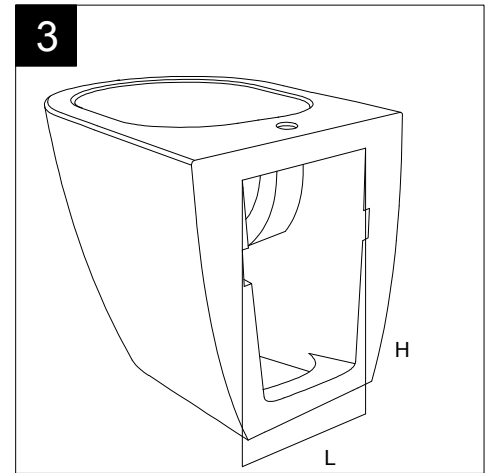

Guida all'installazione dei bidet a pavimento con kit di fissaggio a parete nascosto (cod. ACS51)

Serie: LIKE - BRIO - TOUCH - FLUT - SPEED

Installation guide for floor standing bidets with wall hidden fixing kit (cod. ACS51)

Series: LIKE - BRIO - TOUCH - FLUT - SPEED

①