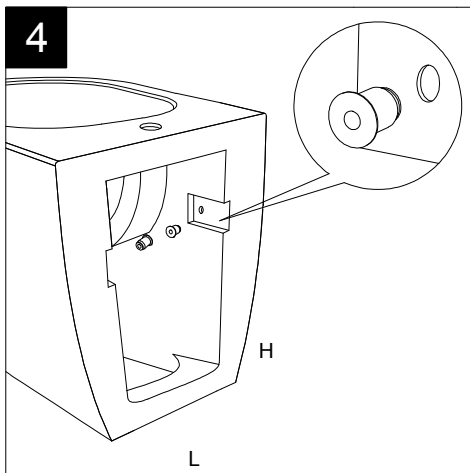

Guida all'installazione dei bidet a pavimento con kit di fissaggio a parete nascosto (cod. ACS51)

Serie: LIKE - BRIO - TOUCH - FLUT - SPEED

Installation guide for floor standing bidets with wall hidden fixing kit (cod. ACS51)

Series: LIKE - BRIO - TOUCH - FLUT - SPEED

①