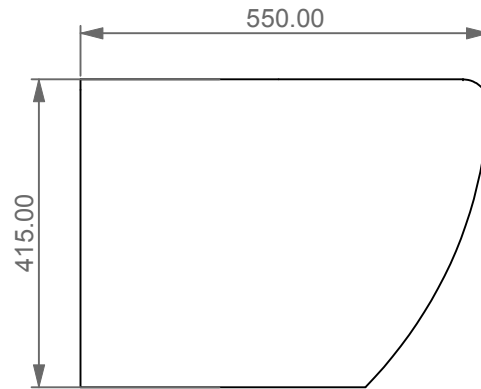

FRONT

LEFT

GSG
CERAMIC DESIGN

Bidet a terra Touch monoforo
(senza foro su richiesta)
Touch bidet back to wall one hole
(no hole on request)

TOP

REAR

SECTION

Designation
Bidet a terra Touch monoforo
(senza foro su richiesta)
Touch bidet back to wall one hole
(no hole on request)

Scale
1:10

cod. TOBI01

GSG
CERAMIC DESIGN

This drawing including the respected data may neither be duplicated nor modified nor altered without the consent of GSG Ceramic Design. The use of the data/technical drawings take place at users own risk and under exclusion of any liability of GSG Ceramic Design. The dimensions are not binding; products are subject to changes. Measurement shown may be subjected to small variations or are indicative.