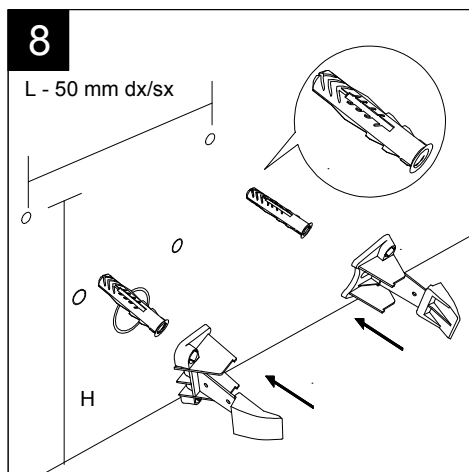

Guida all'installazione dei bidet a pavimento con kit di fissaggio a parete nascosto (cod. ACS51)

Serie: LIKE - BRIO - TOUCH - FLUT - SPEED

Installation guide for floor standing bidets with wall hidden fixing kit (cod. ACS51)

Series: LIKE - BRIO - TOUCH - FLUT - SPEED

①