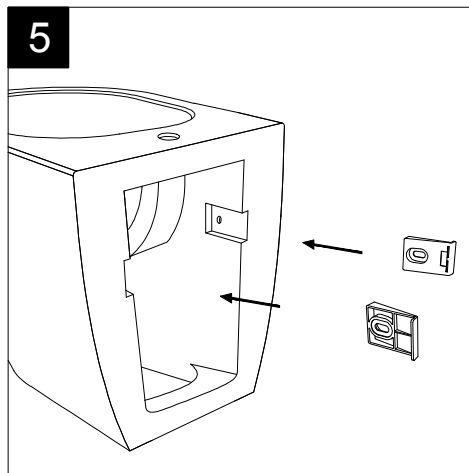

Guida all'installazione dei bidet a pavimento con kit di fissaggio a parete nascosto (cod. ACS51)

Serie: LIKE - BRIO - TOUCH - FLUT - SPEED

Installation guide for floor standing bidets with wall hidden fixing kit (cod. ACS51)

Series: LIKE - BRIO - TOUCH - FLUT - SPEED

①