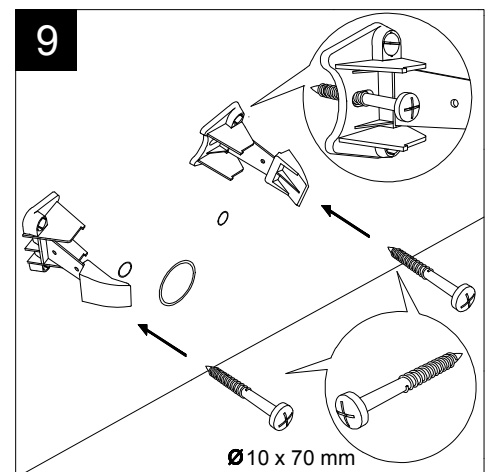

Guida all'installazione dei bidet a pavimento con kit di fissaggio a parete nascosto (cod. ACS51)

Serie: LIKE - BRIO - TOUCH - FLUT - SPEED

Installation guide for floor standing bidets with wall hidden fixing kit (cod. ACS51)

Series: LIKE - BRIO - TOUCH - FLUT - SPEED

①