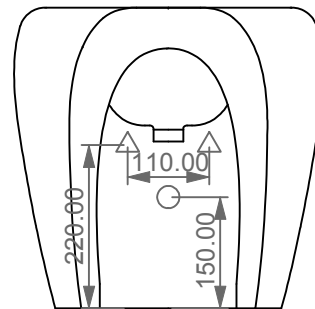

FRONT

LEFT

GSG
CERAMIC DESIGN

Bidet a terra Touch monoforo
(senza foro su richiesta)
Touch bidet back to wall one hole
(no hole on request)

TOP

REAR

SECTION

Designation
Bidet a terra Touch monoforo
(senza foro su richiesta)
Touch bidet back to wall one hole
(no hole on request)

Scale
1:10

cod. TOBI01

GSG
CERAMIC DESIGN

This drawing including the respected data may neither be duplicated nor modified nor altered without the consent of GSG Ceramic Design. The use of the data/technical drawings take place at users own risk and under exclusion of any liability of GSG Ceramic Design. The dimensions are not binding; products are subject to changes. Measurement shown may be subjected to small variations or are indicative.