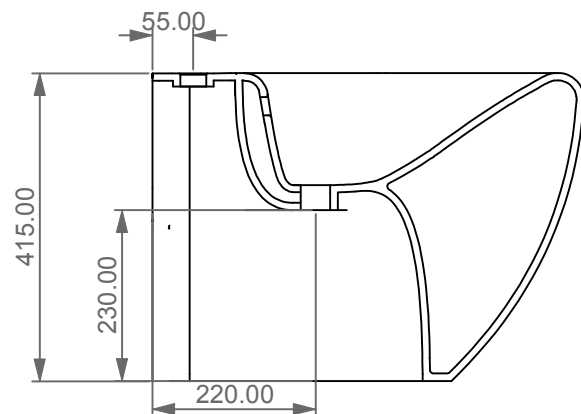

FRONT

LEFT

GSG
CERAMIC DESIGN

Bidet a terra Touch monoforo
(senza foro su richiesta)
Touch bidet back to wall one hole
(no hole on request)

TOP

REAR

SECTION

Designation
Bidet a terra Touch monoforo
(senza foro su richiesta)
Touch bidet back to wall one hole
(no hole on request)

Scale
1:10

cod. TOBI01

GSG
CERAMIC DESIGN

This drawing including the respected data may neither be duplicated nor modified nor altered without the consent of GSG Ceramic Design. The use of the data/technical drawings take place at users own risk and under exclusion of any liability of GSG Ceramic Design. The dimensions are not binding; products are subject to changes. Measurement shown may be subjected to small variations or are indicative.