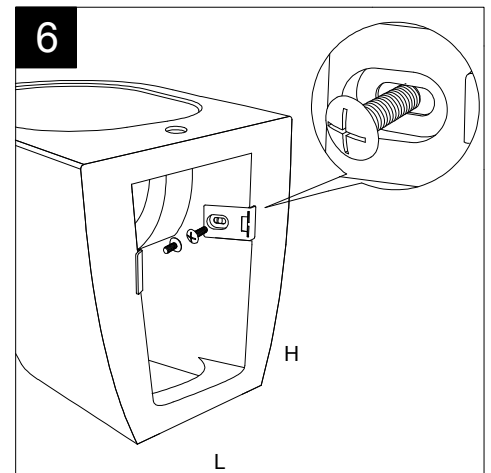

Guida all'installazione dei bidet a pavimento con kit di fissaggio a parete nascosto (cod. ACS51)

Serie: LIKE - BRIO - TOUCH - FLUT - SPEED

Installation guide for floor standing bidets with wall hidden fixing kit (cod. ACS51)

Series: LIKE - BRIO - TOUCH - FLUT - SPEED

①