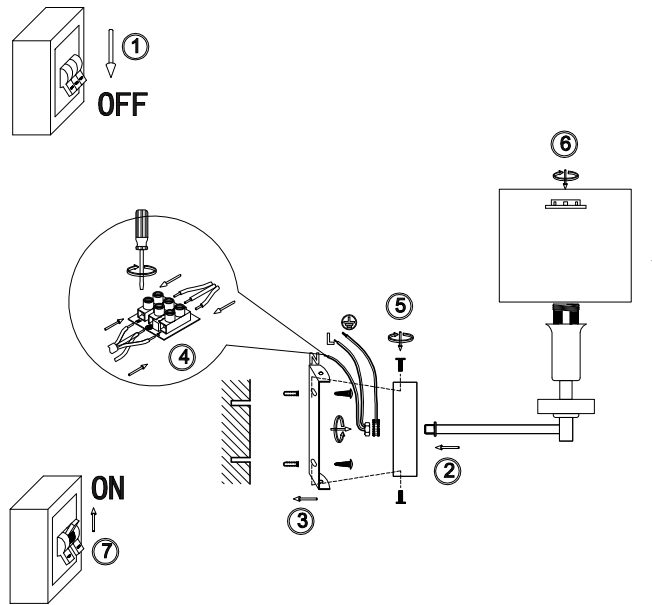

FREYA
TRADITION OF QUALITY

Instruction

FR5015WL-01G

1 x E14 (40W)

Model: FR5015WL-01G

Series: Tiana

Wall Lamps