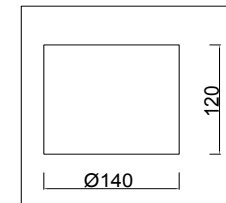

FREYA
TRADITION OF QUALITY

Instruction

FR5015WL-01G

1 x E14 (40W)

Model: FR5015WL-01G

Series: Tiana

Wall Lamps