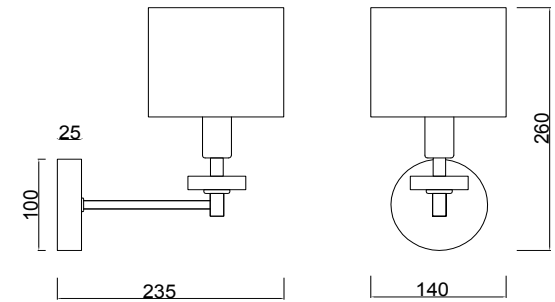

FREYA
TRADITION OF QUALITY

Instruction

FR5015WL-01G

1 x E14 (40W)

Model: FR5015WL-01G

Series: Tiana

Wall Lamps