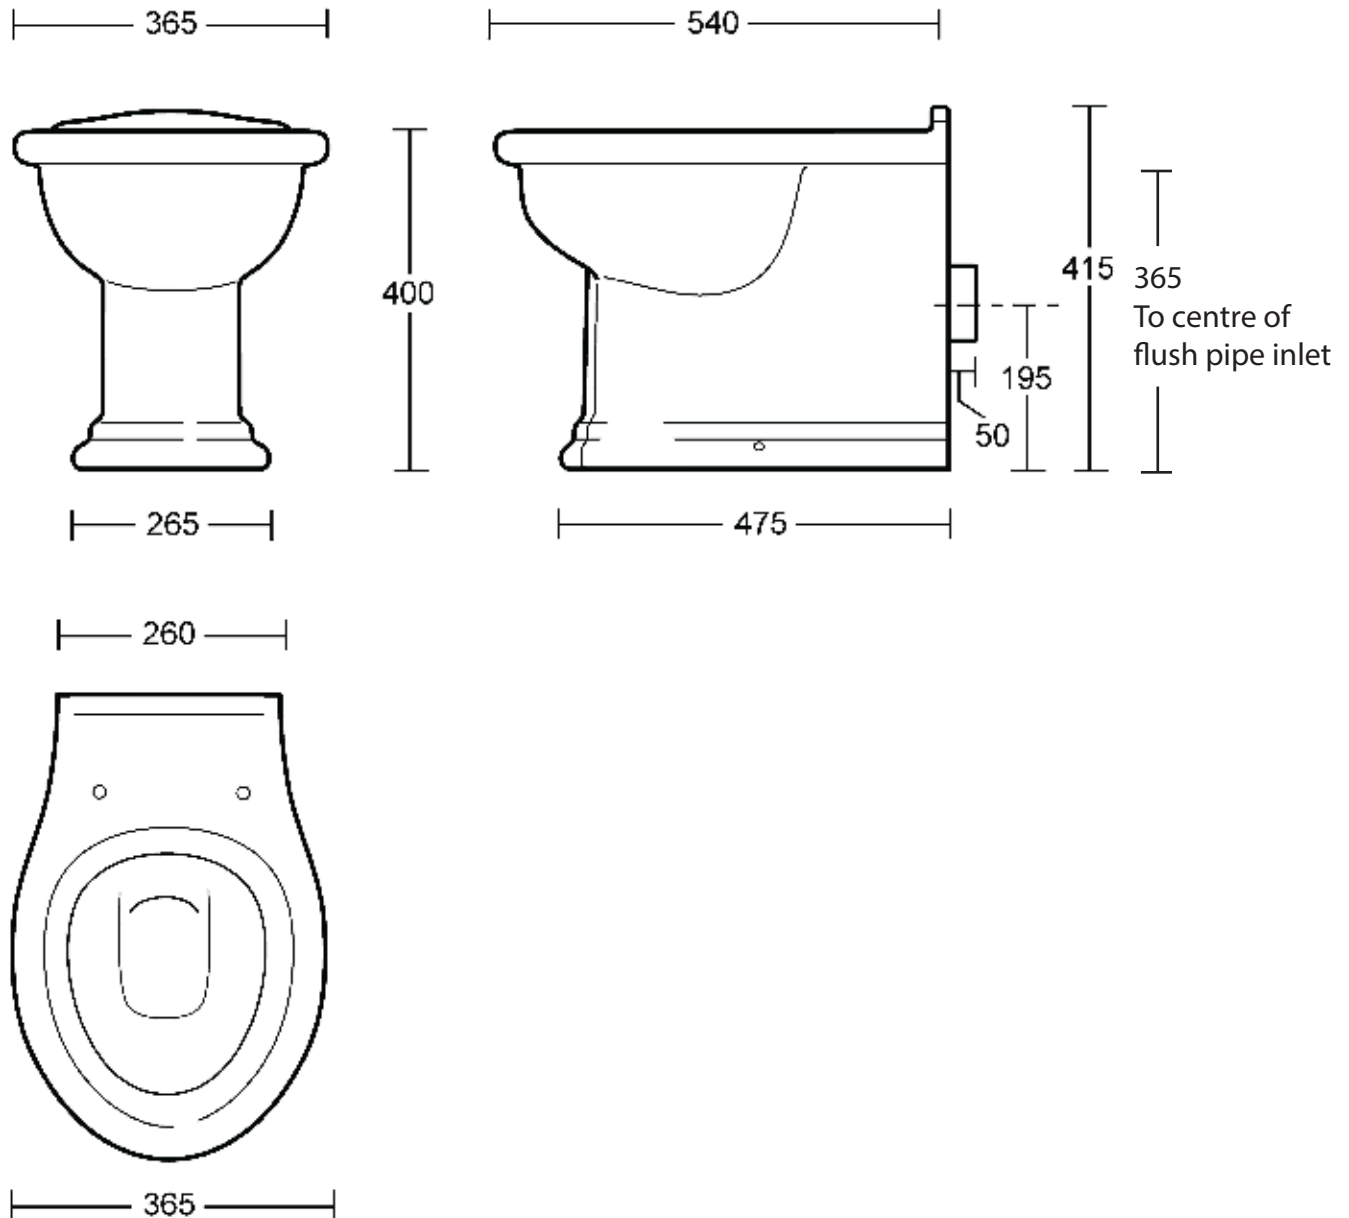

Ceramic Collection	
Bergier	Back to wall pan for use concealed cistern (not shown)

We recommend that all products are purchased with the assistance of a specialist bathroom retailer and always installed by an experienced installer who is a member of a recognized association. All sizes quoted are nominal: items may vary by plus or minus 2% against the figures quoted. When planning installations where dimensions are critical, it is essential that the space allowed for individual items is physically checked. Imperial Bathrooms can not be held liable for any costs associated with items not fitting in any given area. The contents of this statement are based on information correct at the time of publication. We reserve the right to make alterations and changes in product characteristics, fixing, packaging, operation etc at any time without notice.