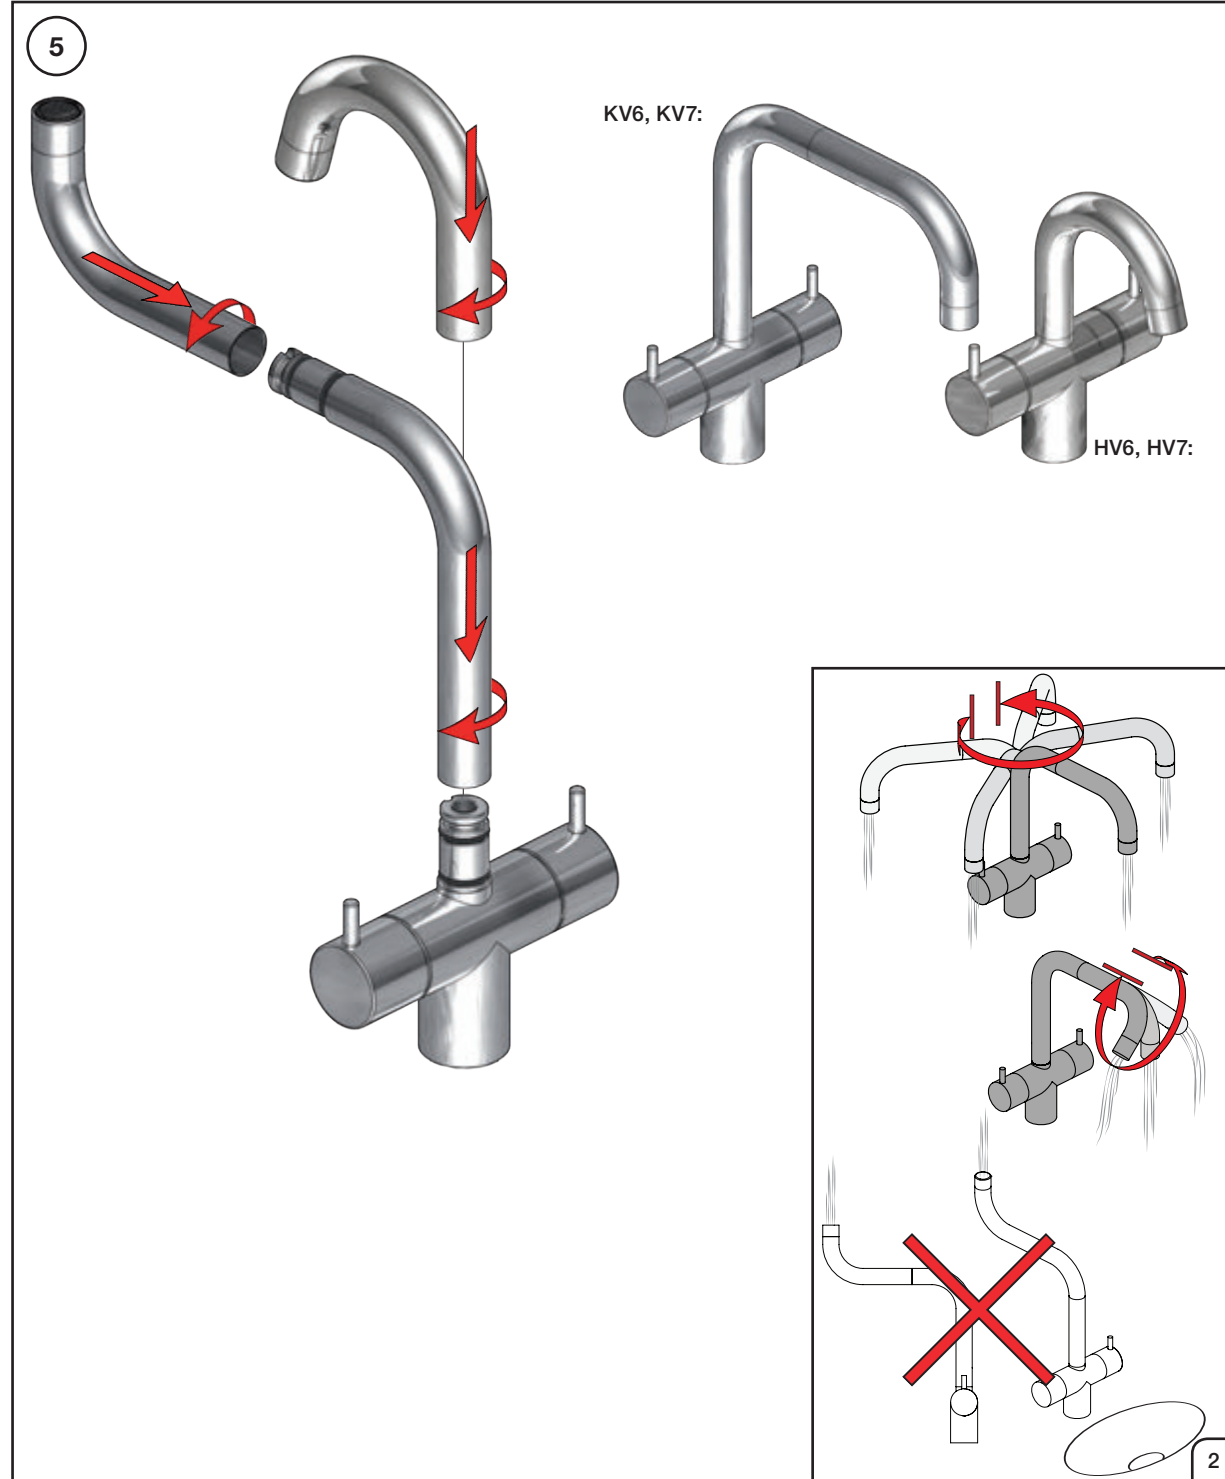

**VOLA HV6, HV7**  
**VOLA KV6, KV7**

Fitting instruction  
Montageanleitung  
Monteringsvejledning  
Monteringsvægledning  
Montage hanleiding  
Manuel de montage

**KV6, KV7:**

**HV6, HV7:**

**Data, 3 Bar /43.5 Psi:** (Min. 0,5 - Max. 8 Bar)

	l/min.	Gal/min.
HV6/7:	9,0	2,0
KV6/7	9,0	2,0

Max. 70°C, 158°F

KV7: Ø10  
 KV7JP: Ø10  
 KV7US: Ø3/8"  
 KV7Q: Ø3/8"

- |         |                                     |
|---------|-------------------------------------|
| 010Z:   | VR623, VR624Z                       |
| VR433:  | VR261, VR263, VR440, VR442, 2xVR444 |
| VR693K: | VR23, VR693                         |
| VR694K: | VR23, VR694                         |
| NR.7:   | VR2A, VR677                         |