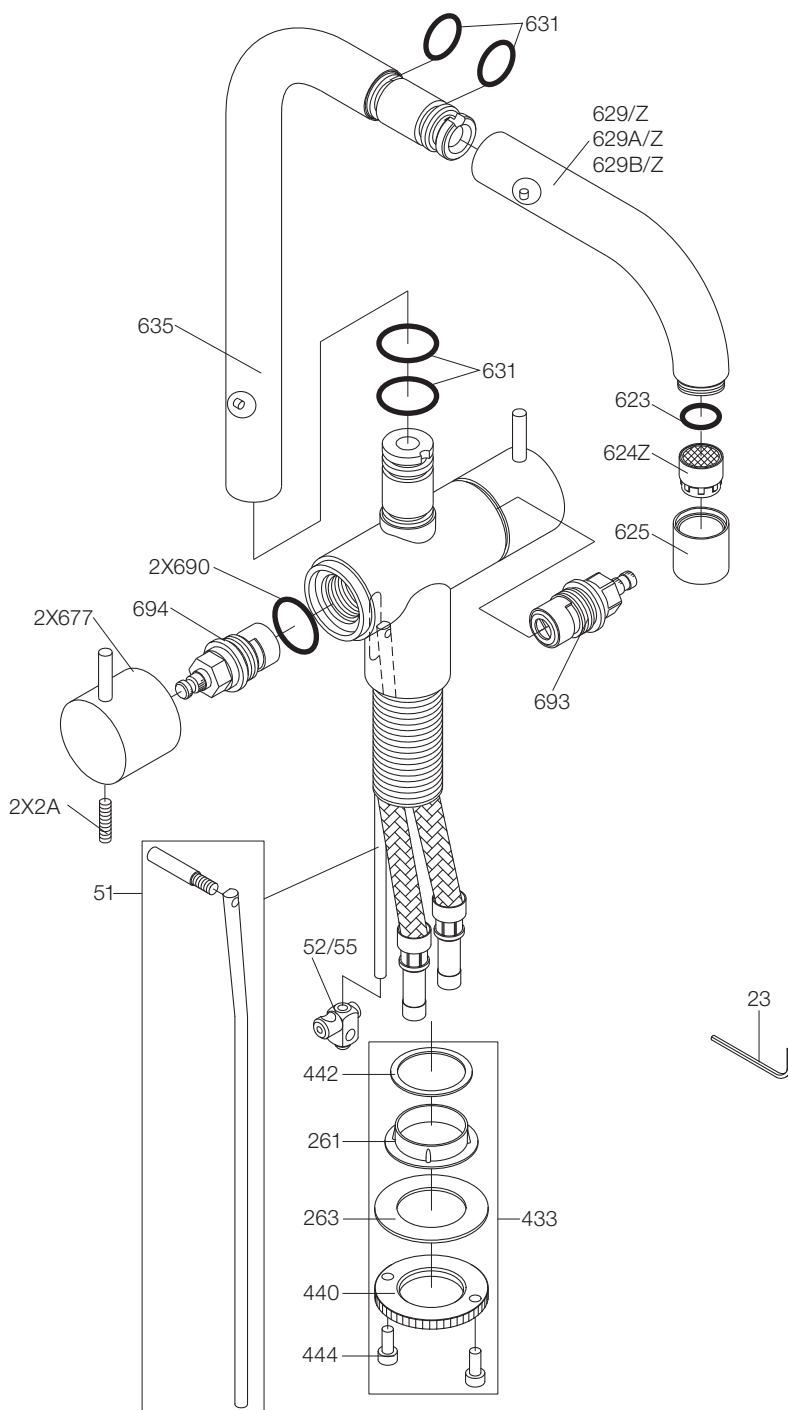

**VOLA HV6, HV7**  
**VOLA KV6, KV7**

Fitting instruction  
Montageanleitung  
Monteringsvejledning  
Monteringsvægledning  
Montage hanleiding  
Manuel de montage

**KV6, KV7:**

**HV6, HV7:**

**Data, 3 Bar /43.5 Psi:** (Min. 0,5 - Max. 8 Bar)

	l/min.	Gal/min.
HV6/7:	9,0	2,0
KV6/7	9,0	2,0

Max. 70°C, 158°F

KV7: Ø10  
 KV7JP: Ø10  
 KV7US: Ø3/8"  
 KV7Q: Ø3/8"

- |         |                                     |
|---------|-------------------------------------|
| 010Z:   | VR623, VR624Z                       |
| VR433:  | VR261, VR263, VR440, VR442, 2xVR444 |
| VR693K: | VR23, VR693                         |
| VR694K: | VR23, VR694                         |
| NR.7:   | VR2A, VR677                         |