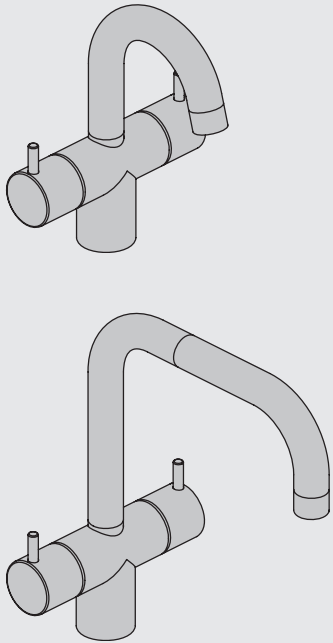

**VOLA HV6, HV7**  
**VOLA KV6, KV7**

Fitting instruction  
Montageanleitung  
Monteringsvejledning  
Monteringsvægledning  
Montage hanleiding  
Manuel de montage

**KV6, KV7:**

**HV6, HV7:**

**Data, 3 Bar /43.5 Psi:** (Min. 0,5 - Max. 8 Bar)

	l/min.	Gal/min.
HV6/7:	9,0	2,0
KV6/7	9,0	2,0

Max. 70°C, 158°F

KV7: Ø10  
 KV7JP: Ø10  
 KV7US: Ø3/8"  
 KV7Q: Ø3/8"

- |         |                                     |
|---------|-------------------------------------|
| 010Z:   | VR623, VR624Z                       |
| VR433:  | VR261, VR263, VR440, VR442, 2xVR444 |
| VR693K: | VR23, VR693                         |
| VR694K: | VR23, VR694                         |
| NR.7:   | VR2A, VR677                         |