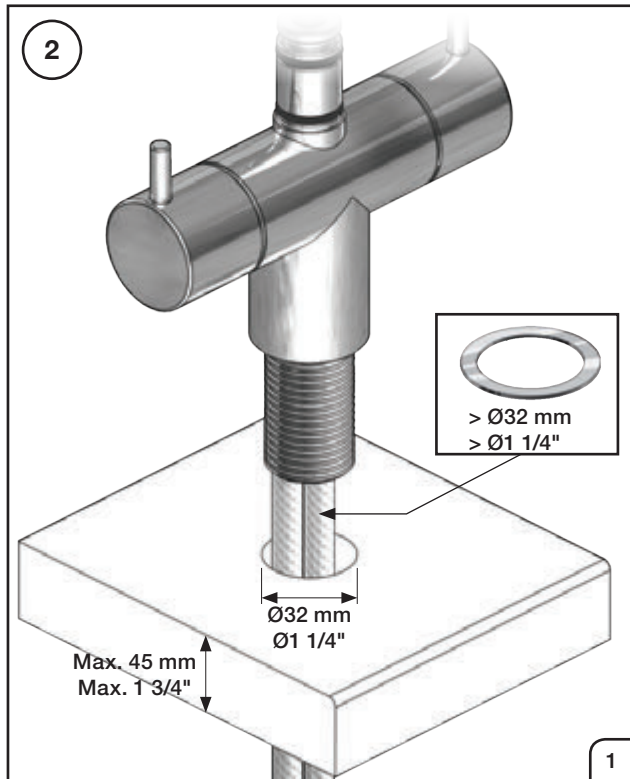

**VOLA HV6, HV7**  
**VOLA KV6, KV7**

Fitting instruction  
Montageanleitung  
Monteringsvejledning  
Monteringsvægledning  
Montage hanleiding  
Manuel de montage

**KV6, KV7:**

**HV6, HV7:**

**Data, 3 Bar /43.5 Psi:** (Min. 0,5 - Max. 8 Bar)

	l/min.	Gal/min.
HV6/7:	9,0	2,0
KV6/7	9,0	2,0

Max. 70°C, 158°F

KV7: Ø10  
 KV7JP: Ø10  
 KV7US: Ø3/8"  
 KV7Q: Ø3/8"

- |         |                                     |
|---------|-------------------------------------|
| 010Z:   | VR623, VR624Z                       |
| VR433:  | VR261, VR263, VR440, VR442, 2xVR444 |
| VR693K: | VR23, VR693                         |
| VR694K: | VR23, VR694                         |
| NR.7:   | VR2A, VR677                         |