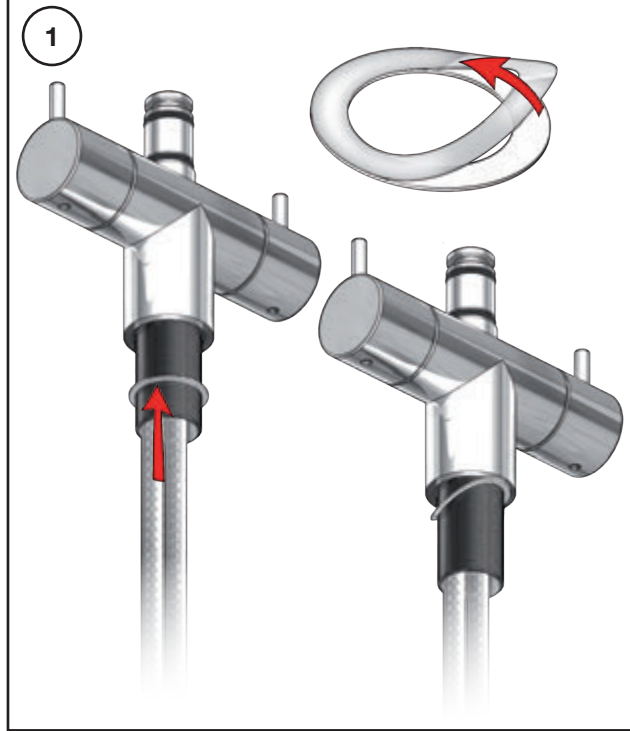

**VOLA HV6, HV7**  
**VOLA KV6, KV7**

Fitting instruction  
Montageanleitung  
Monteringsvejledning  
Monteringsvægledning  
Montage hanleiding  
Manuel de montage

**KV6, KV7:**

**HV6, HV7:**

**Data, 3 Bar /43.5 Psi:** (Min. 0,5 - Max. 8 Bar)

	l/min.	Gal/min.
HV6/7:	9,0	2,0
KV6/7	9,0	2,0

Max. 70°C, 158°F

KV7: Ø10  
 KV7JP: Ø10  
 KV7US: Ø3/8"  
 KV7Q: Ø3/8"

- |         |                                     |
|---------|-------------------------------------|
| 010Z:   | VR623, VR624Z                       |
| VR433:  | VR261, VR263, VR440, VR442, 2xVR444 |
| VR693K: | VR23, VR693                         |
| VR694K: | VR23, VR694                         |
| NR.7:   | VR2A, VR677                         |