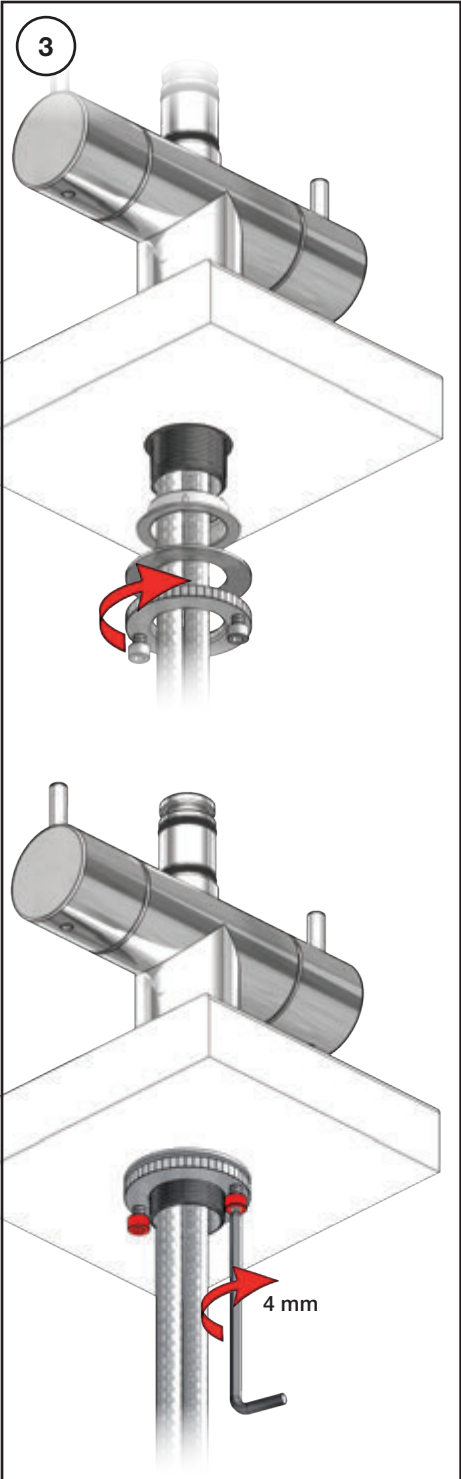

**VOLA HV6, HV7**  
**VOLA KV6, KV7**

Fitting instruction  
Montageanleitung  
Monteringsvejledning  
Monteringsvægledning  
Montage hanleiding  
Manuel de montage

**KV6, KV7:**

**HV6, HV7:**

**Data, 3 Bar /43.5 Psi:** (Min. 0,5 - Max. 8 Bar)

	l/min.	Gal/min.
HV6/7:	9,0	2,0
KV6/7	9,0	2,0

Max. 70°C, 158°F

KV7: Ø10  
 KV7JP: Ø10  
 KV7US: Ø3/8"  
 KV7Q: Ø3/8"

- |         |                                     |
|---------|-------------------------------------|
| 010Z:   | VR623, VR624Z                       |
| VR433:  | VR261, VR263, VR440, VR442, 2xVR444 |
| VR693K: | VR23, VR693                         |
| VR694K: | VR23, VR694                         |
| NR.7:   | VR2A, VR677                         |