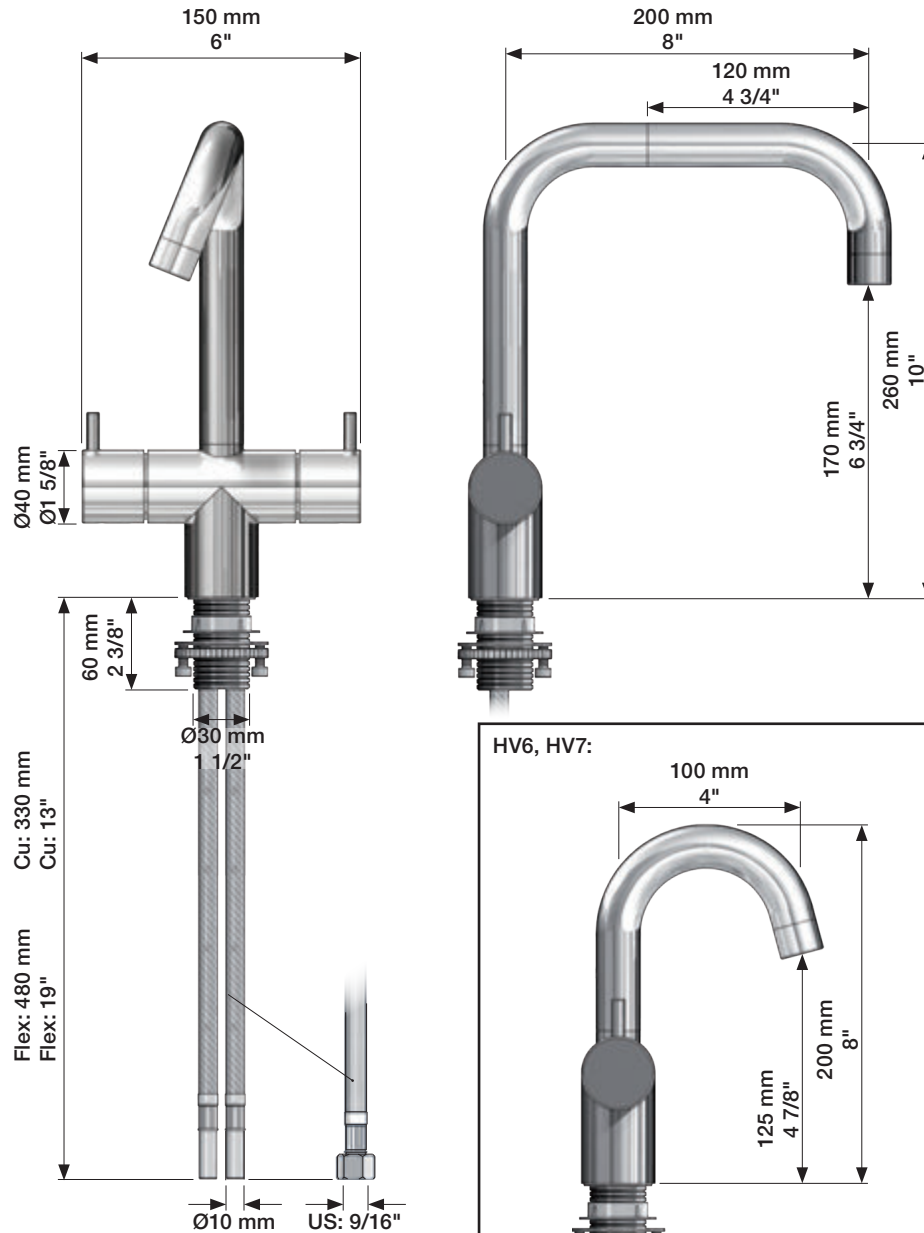

**VOLA HV6, HV7**  
**VOLA KV6, KV7**

Fitting instruction  
Montageanleitung  
Monteringsvejledning  
Monteringsvægledning  
Montage hanleiding  
Manuel de montage

**KV6, KV7:**

**HV6, HV7:**

**Data, 3 Bar /43.5 Psi:** (Min. 0,5 - Max. 8 Bar)

	l/min.	Gal/min.
HV6/7:	9,0	2,0
KV6/7	9,0	2,0

Max. 70°C, 158°F

KV7: Ø10  
 KV7JP: Ø10  
 KV7US: Ø3/8"  
 KV7Q: Ø3/8"

- |         |                                     |
|---------|-------------------------------------|
| 010Z:   | VR623, VR624Z                       |
| VR433:  | VR261, VR263, VR440, VR442, 2xVR444 |
| VR693K: | VR23, VR693                         |
| VR694K: | VR23, VR694                         |
| NR.7:   | VR2A, VR677                         |