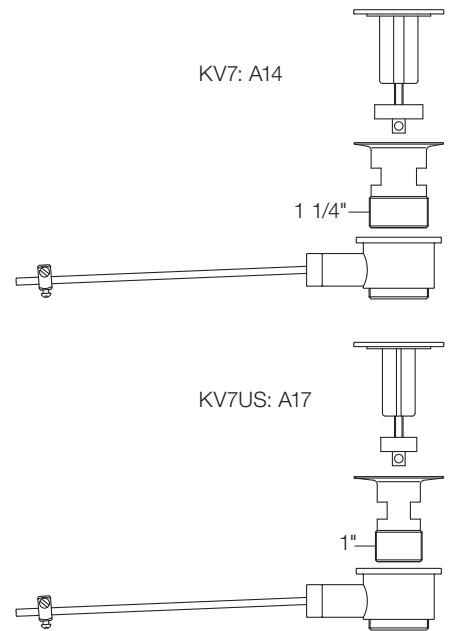

**VOLA HV6, HV7**  
**VOLA KV6, KV7**

Fitting instruction  
Montageanleitung  
Monteringsvejledning  
Monteringsvægledning  
Montage hanleiding  
Manuel de montage

**KV6, KV7:**

**HV6, HV7:**

**Data, 3 Bar /43.5 Psi:** (Min. 0,5 - Max. 8 Bar)

	l/min.	Gal/min.
HV6/7:	9,0	2,0
KV6/7	9,0	2,0

Max. 70°C, 158°F

KV7: Ø10  
 KV7JP: Ø10  
 KV7US: Ø3/8"  
 KV7Q: Ø3/8"

- |         |                                     |
|---------|-------------------------------------|
| 010Z:   | VR623, VR624Z                       |
| VR433:  | VR261, VR263, VR440, VR442, 2xVR444 |
| VR693K: | VR23, VR693                         |
| VR694K: | VR23, VR694                         |
| NR.7:   | VR2A, VR677                         |