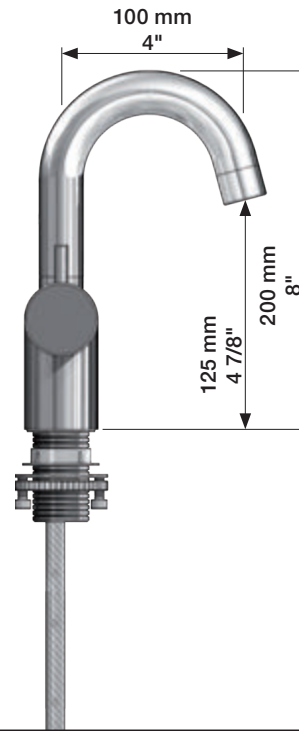

**VOLA HV6, HV7**  
**VOLA KV6, KV7**

Fitting instruction  
Montageanleitung  
Monteringsvejledning  
Monteringsvægledning  
Montage hanleiding  
Manuel de montage

**KV6, KV7:**

**HV6, HV7:**

**Data, 3 Bar /43.5 Psi:** (Min. 0,5 - Max. 8 Bar)

	l/min.	Gal/min.
HV6/7:	9,0	2,0
KV6/7	9,0	2,0

Max. 70°C, 158°F

KV7: Ø10  
 KV7JP: Ø10  
 KV7US: Ø3/8"  
 KV7Q: Ø3/8"

- |         |                                     |
|---------|-------------------------------------|
| 010Z:   | VR623, VR624Z                       |
| VR433:  | VR261, VR263, VR440, VR442, 2xVR444 |
| VR693K: | VR23, VR693                         |
| VR694K: | VR23, VR694                         |
| NR.7:   | VR2A, VR677                         |