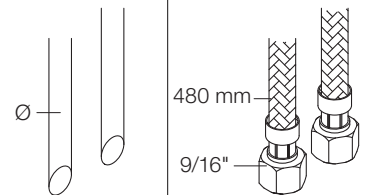

	l/min.	Gal/min.
HV6/7:	9,0	2,0
KV6/7	9,0	2,0

Max. 70°C, 158°F

KV7: Ø10  
 KV7JP: Ø10  
 KV7US: Ø3/8"  
 KV7Q: Ø3/8"

- |         |                                     |
|---------|-------------------------------------|
| 010Z:   | VR623, VR624Z                       |
| VR433:  | VR261, VR263, VR440, VR442, 2xVR444 |
| VR693K: | VR23, VR693                         |
| VR694K: | VR23, VR694                         |
| NR.7:   | VR2A, VR677                         |