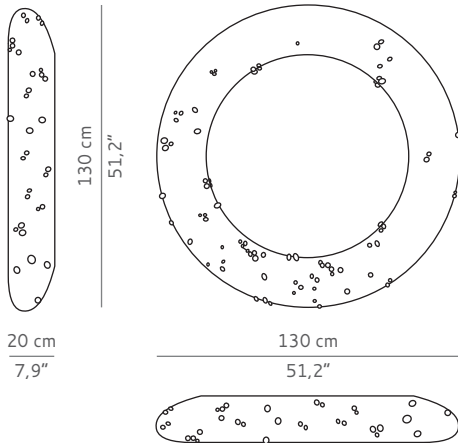

CASEGOODS UPHOLSTERY LIGHTING RUGS ART ACCESSORIES

BELIZE | MIRROR

One of the world's most beautiful coral reefs is located in Belize. Filled with life in different colors and shapes, it rejoices in harmony with the surrounding ambience. It's in this harmony and in the different forms of life that BELIZE Round Mirror was inspired. In a contemporary or modern home decor, the exposed small brass details on the burgundy round mirror stand not just as a symbol of the variety of life forms, but also as a symbol of elegance, as the texture and color blend perfectly to give a natural finishing touch. BELIZE is the round mirror for a contemporary or modern home decor that attends to reflect nature in one of its most elegant ways.

DIMENSIONS

WIDTH	130 cm 51,2"
DEPTH	20 cm 7,9"
HEIGHT	130 cm 51,2"

MATERIALS

Silver leaf with shades of translucent red and black with gloss varnish. Polished brass details. Flat mirror.

PACKAGING

DIMENSIONS	W 137 cm 53,9" D 27 cm 10,65" H 137 cm 53,9"
VOLUME	0,50 m ³ 17,65 ft ³
WEIGHT	73 kg 160,95 lb

LEAD TIME

Production time is between 6 to 8 weeks for BRABBU collections.
Delivery time is not included.

All of our furniture can be made to measure and it is available in different finishes.

Please note that the colours and materials shown are for reference only and small variations may occur.