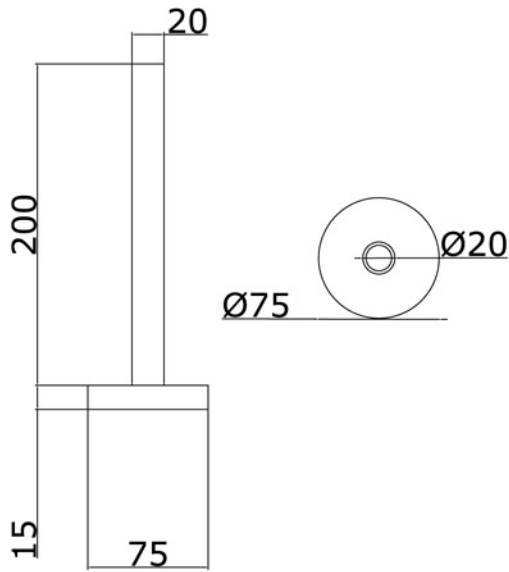

TOWELWARMER Collection	
Code	Description
9078-C 9079-I/N/O/OR 9079-B/ND/R	Portobello 2 towel warmer 940x825 mm (260 W - 224 Kcal/h t 50°) Chrome Incalux, Nickel, Dark Gold, Rose Gold Bronze, Dark Nickel, Copper

 GENTRY HOME

Verona - Italy
 tel. +39 045 8006917
 fax. +39 045 8020111
 gentry-home.com

TOWELWARMER Collection	
Code	Description
9127-C 9128-I/N/O/OR 9128-B/ND/R	<p>Valves (pair) Chrome Incalux, Nickel, Dark Gold, Rose Gold Bronze, Dark Nickel, Copper</p> <p>Fittings available 12/14/16 copper 12/14/16 covered</p>
9126	Electrical element complete with thermostatic control