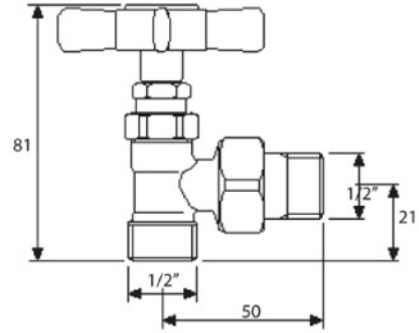

TOWELWARMER Collection	
Code	Description
9078-C 9079-I/N/O/OR 9079-B/ND/R	Portobello 2 towel warmer 940x825 mm (260 W - 224 Kcal/h t 50°) Chrome Incalux, Nickel, Dark Gold, Rose Gold Bronze, Dark Nickel, Copper

 GENTRY HOME

Verona - Italy
 tel. +39 045 8006917
 fax. +39 045 8020111
 gentry-home.com

TOWELWARMER Collection	
Code	Description
9127-C 9128-I/N/O/OR 9128-B/ND/R	<p>Valves (pair) Chrome Incalux, Nickel, Dark Gold, Rose Gold Bronze, Dark Nickel, Copper</p> <p>Fittings available 12/14/16 copper 12/14/16 covered</p>
9126	Electrical element complete with thermostatic control