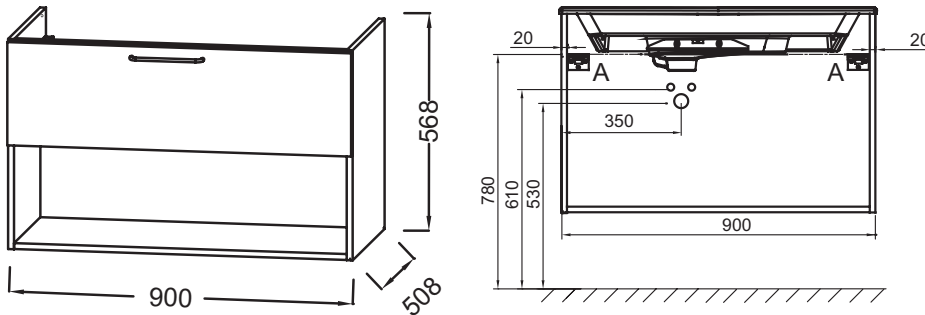

# ODÉON RIVE GAUCHE - Base unit for vanity top 90 cm, 1 drawer/1 niche, bronze handle

Jacob Delafon  
PARIS

EB2553-R7

Collection: ODÉON RIVE GAUCHE

Finish\*:

N14 - Mélaminé  
Gris anthracite

G1C - Laque  
brillante Blanc

## Features

- DIMENSIONS: 90 x 50.80 x 56.80 cm
- MATERIAL: Lacquer or melamine
- NORMS AND REGULATION: NF
- WEIGHT: 25.9 kg
- INSTALLATION TYPE: Wall-hung
- VERSION: Bronze handle

## Required products

- EXAV112-Z: Vanity top 90 cm
- EB2563: Frosted glass vanity top, 91 cm

## Technical drawing

Product Specification: Base unit for vanity top 90 cm, 1 drawer/1 niche, bronze handle. EB2553-R7. Collection: ODÉON RIVE GAUCHE. DIMENSIONS: 90 x 50.80 x 56.80 cm. WEIGHT: 25.9 kg. MATERIAL: Lacquer or melamine. INSTALLATION TYPE: Wall-hung. NORMS AND REGULATION: NF. VERSION: Bronze handle.