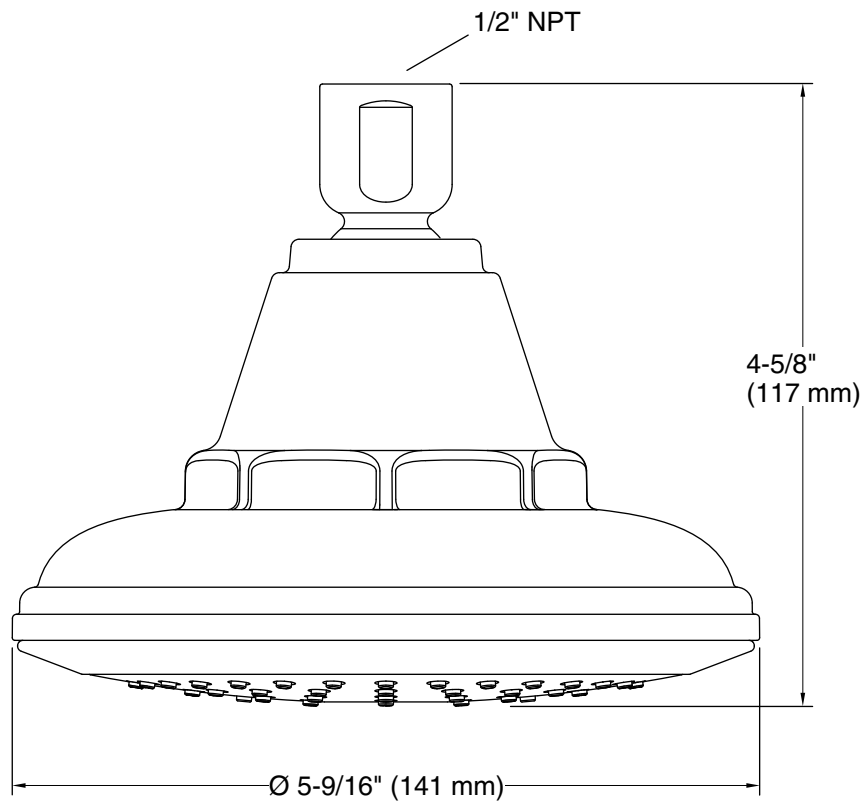

Technical Information

All product dimensions are nominal.