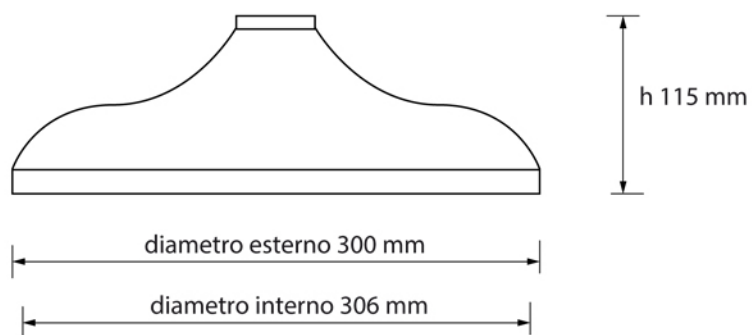

CRYSTAL Collection	
Code	Description
0115-C 0116-I/N/O/OR 0116-B/ND/R	Shower rose 30 cm Chrome Incalux, Nickel, Dark Gold, Rose Gold Bronze, Dark Nickel, Copper

GH
GENTRY HOME

Verona - Italy
tel. +39 045 8006917
fax. +39 045 8020111
gentry-home.com