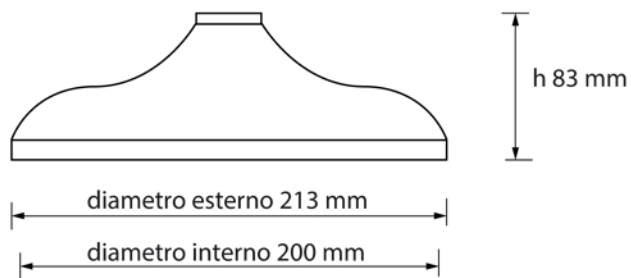

CRYSTAL Collection	
Code	Description
0113-C 0114-I/N/O/OR 0114-B/ND/R	Shower rose 20 cm Chrome Incalux, Nickel, Dark Gold, Rose Gold Bronze, Dark Nickel, Copper

GENTRY HOME

Verona - Italy
tel. +39 045 8006917
fax. +39 045 8020111
gentry-home.com