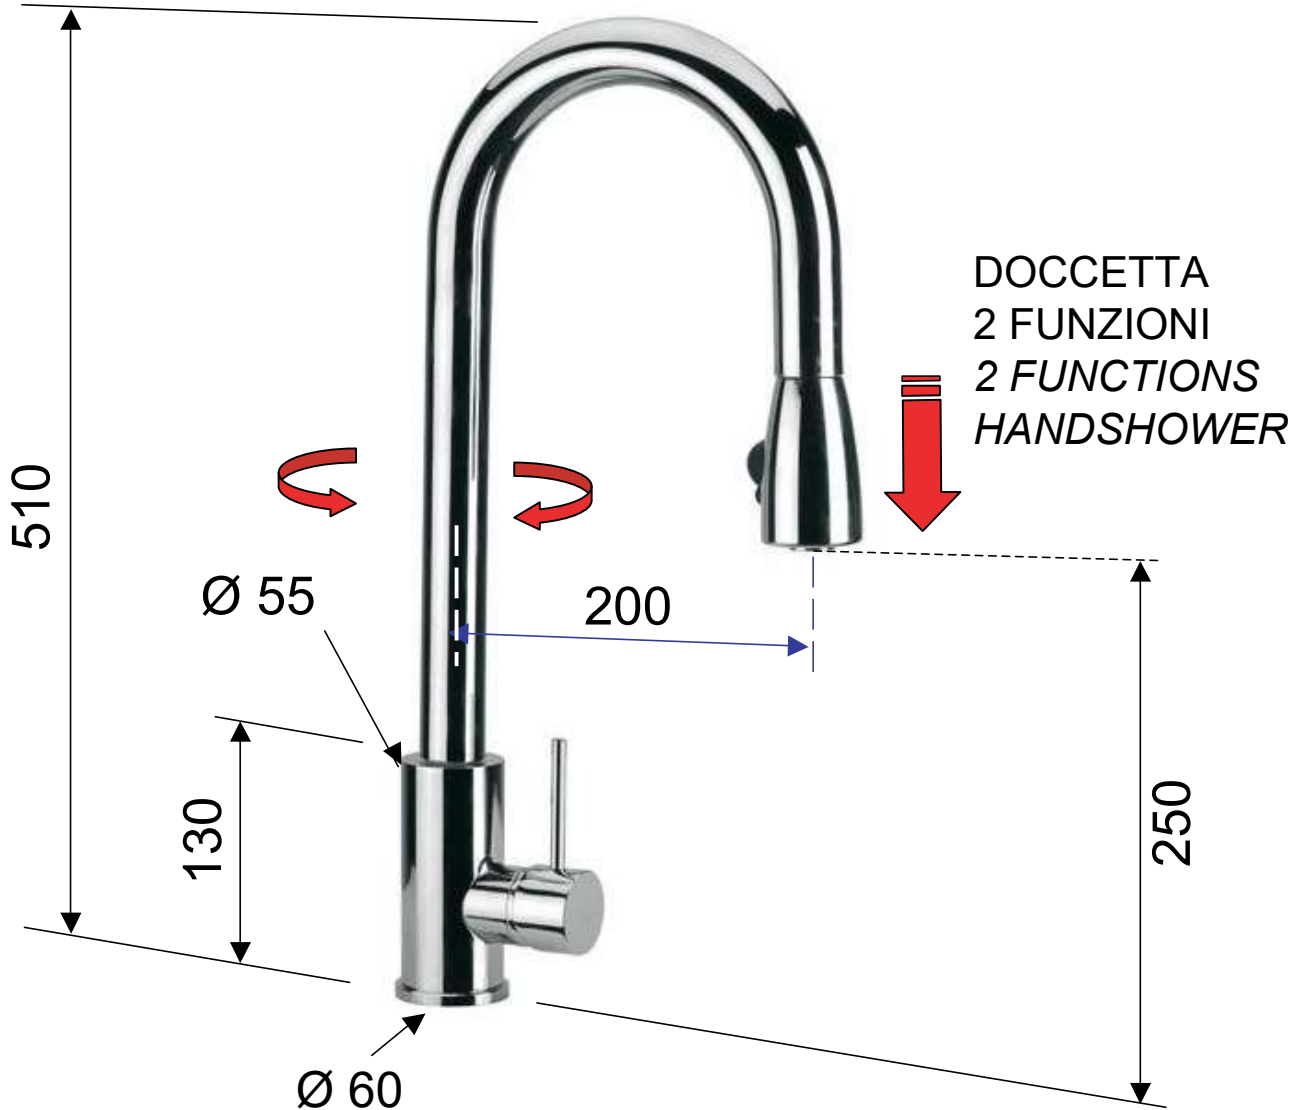

SCHEDA TECNICA TECHNICAL FEATURES

DANIEL

ART. COD.

S20692

MATERIALI / MATERIALS

OTTONE CROMATO / CHROME PLATED BRASS

ABS CROMATO / CHROME PLATED ABS

CROMATURA / CHROME PLATING