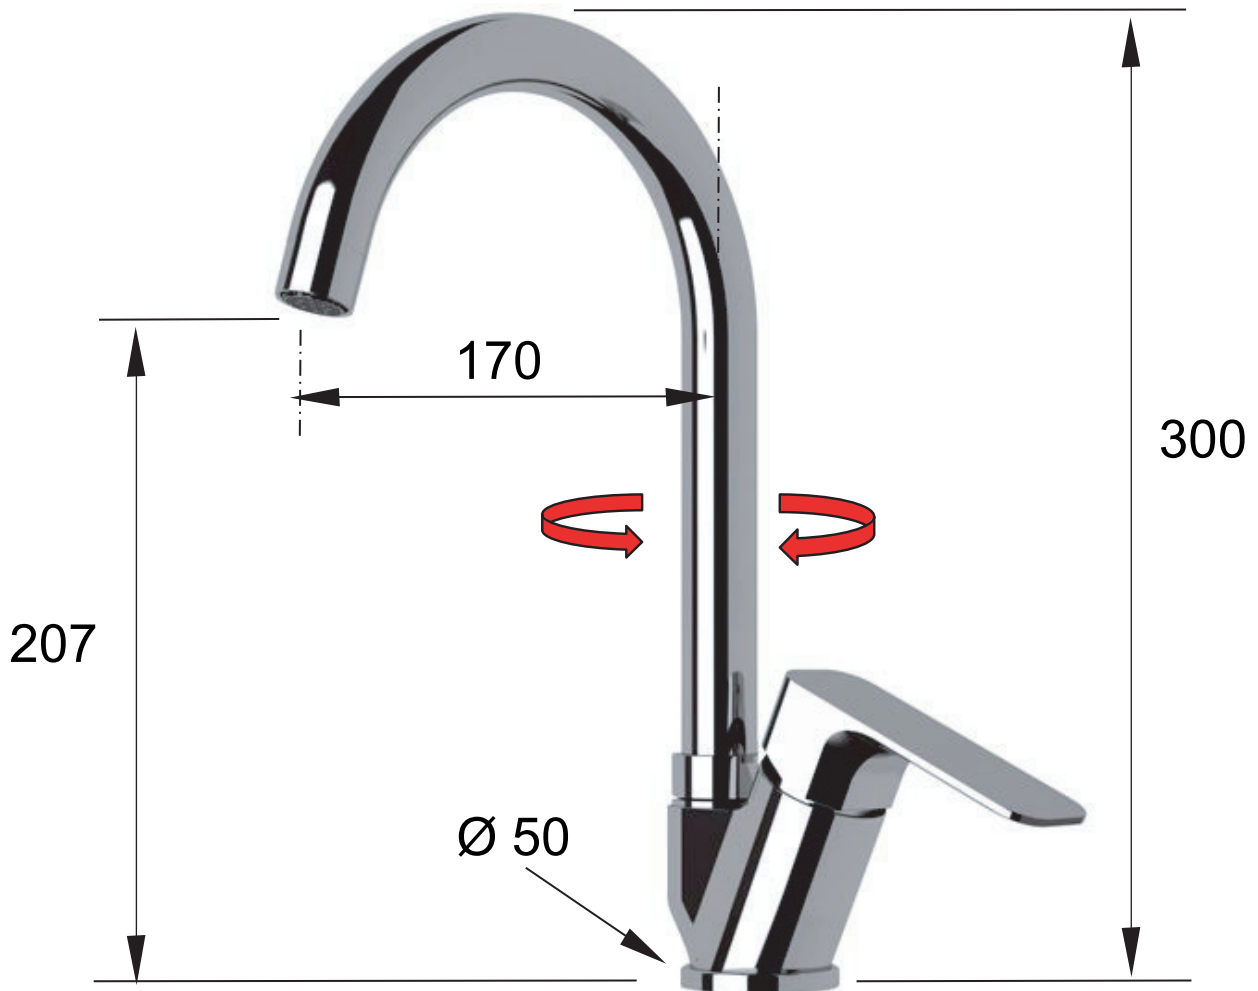

DANIEL

SCHEDA TECNICA TECHNICAL FEATURES

ART. COD.

TA614B

MATERIALI / MATERIALS

OTTONE CROMATO / CHROME PLATED BRASS

CROMATURA / CHROME PLATING

UNI EN 248