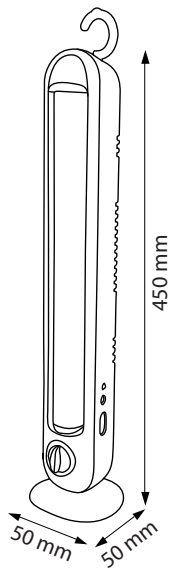

Technical Drawing

Features

- High Lumen and CRI, Good quality & Constant Current driver.
- High heat dissipation, low carbon and environmental protection.
- SMD LED Lamp Base.
- Innovative Design of Assembly Structure
- Emergency & Automatic Light-Up