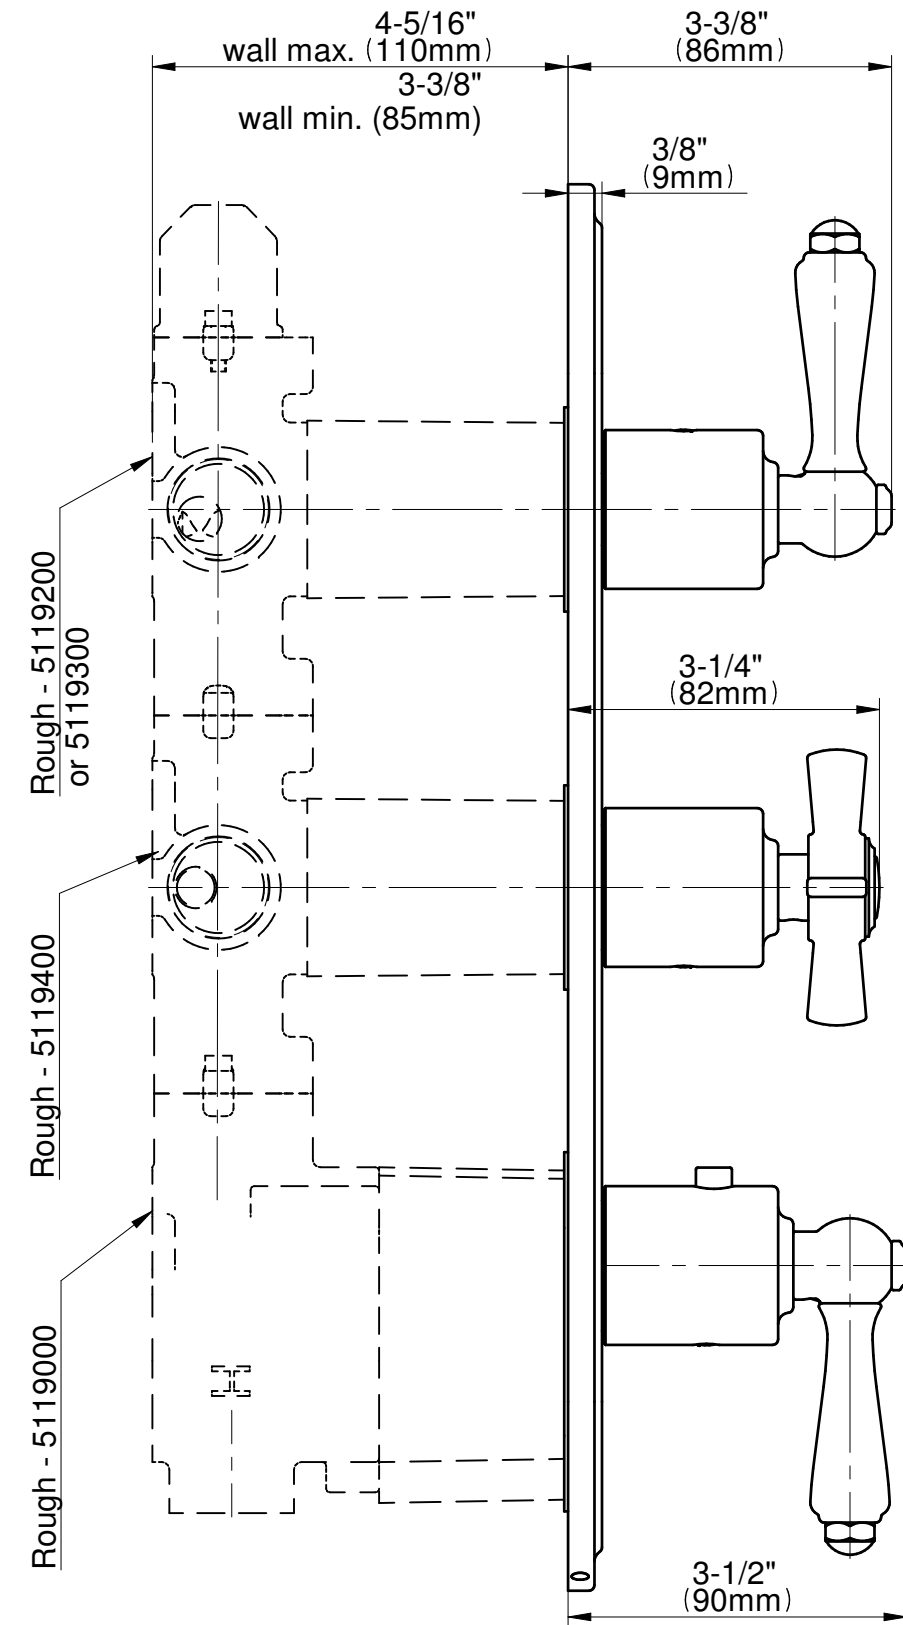

# E-8087-ALM48C16-T

## Camden Series

White H/C and finished metal inserts included

**GRAFF**<sup>®</sup>  
Art of Bath