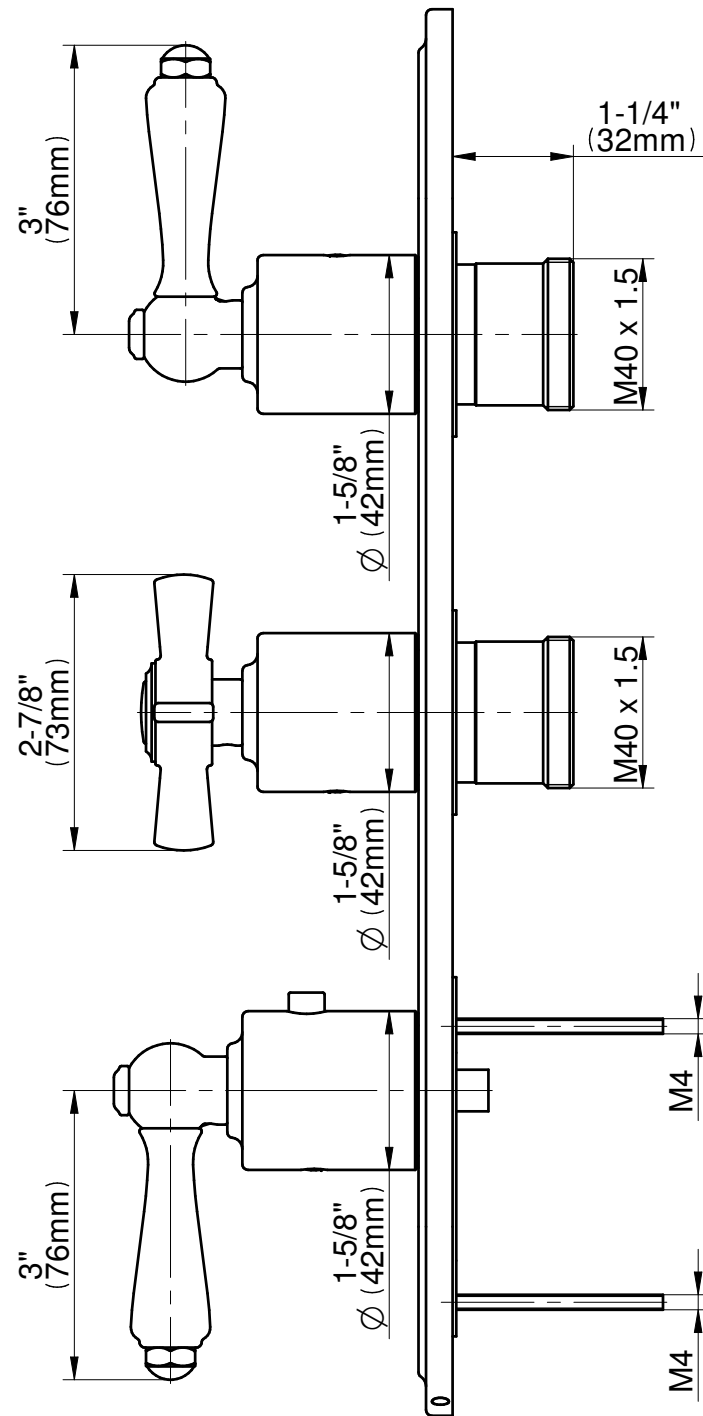

# E-8087-ALM48C16-T

## Camden Series

White H/C and finished metal inserts included

**GRAFF**<sup>®</sup>  
Art of Bath