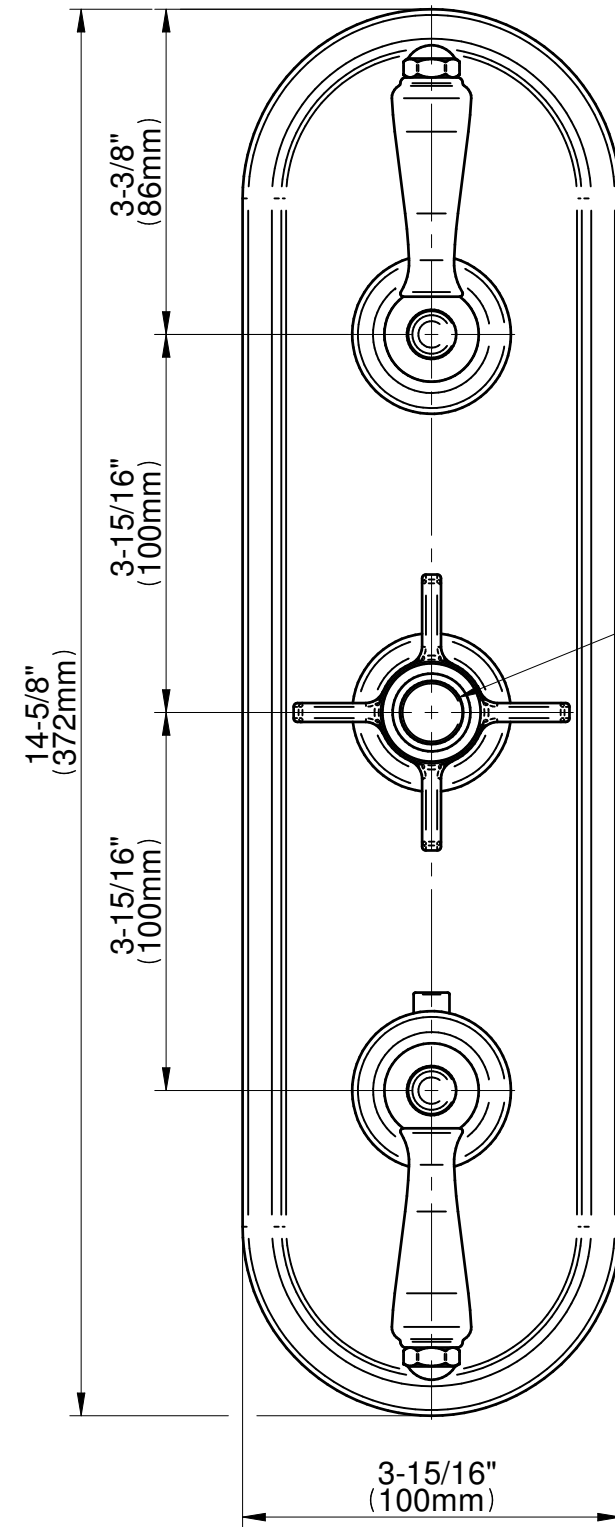

# E-8087-ALM48C16-T

## Camden Series

White H/C and finished metal inserts included

**GRAFF**<sup>®</sup>  
Art of Bath