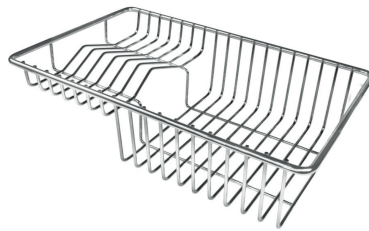

## OPTIONAL ACCESSORIES

Cestello inox 8612 000

Glass chopping board 8631 300

HPDE Chopping board 8657 001

HPDE Twin chopping board 8644 101

Iroko-wood chopping board with stainless steel colander 8644 042

Iroko-wood sliding chopping board 8644 041

Iroko-wood twin chopping board  
8644 004

Stainless steel colander 8154 000

Stainless steel plate rack 8100 154

Stainless steel plate rack 8100 201

Stainless steel plate rack 8100 303

White bowl 8153 100

Graters kit with ring-holder and  
food collection tray 8159 101