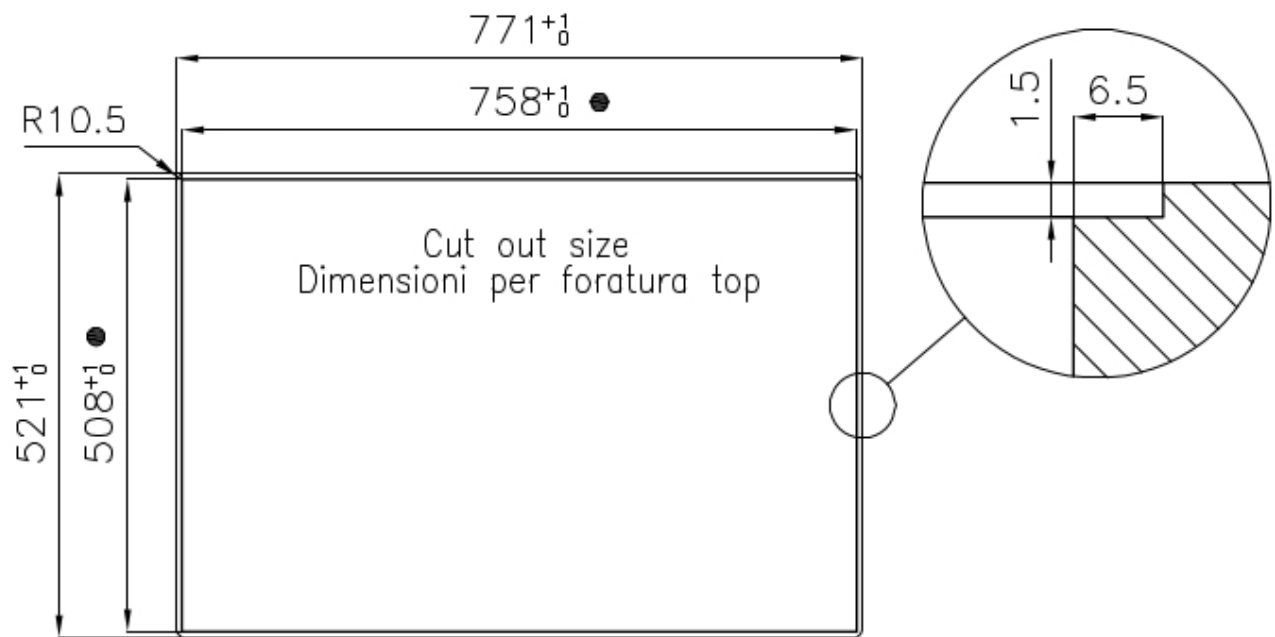

- Built-in cut out for FTS – Foratura per installazione FTS