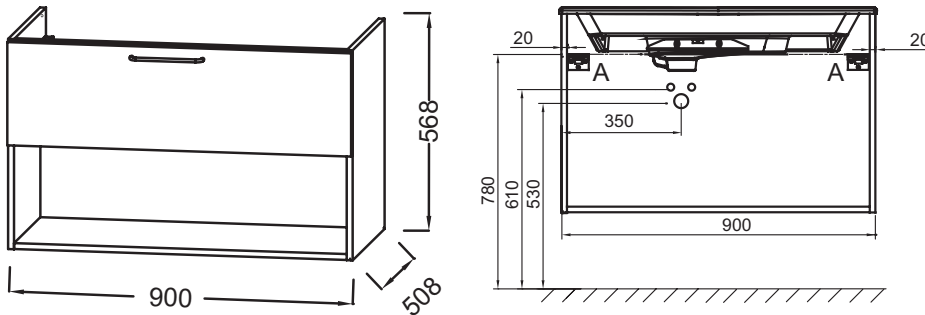

ODÉON RIVE GAUCHE - Base unit for vanity top 90 cm, 1 drawer/1 niche, white handle

Jacob Delafon
PARIS

EB2553-R6

Collection: ODÉON RIVE GAUCHE

Finish*:

N14 - Mélaminé
Gris anthracite

G1C - Laque
brillante Blanc

E10 - Mélaminé
Chêne Québec

N18 - Mélaminé
brillant Blanc

E52 - Mélaminé
Chêne tabac

NR4 - Mélaminé
Marbre blanc

M90 - Mélaminé
Noir mat

Main features:

Features

- DIMENSIONS: 90 x 50.80 x 56.80 cm
- MATERIAL: Lacquer or melamine
- NORMS AND REGULATION: NF
- WEIGHT: 25.9 kg
- INSTALLATION TYPE: Wall-hung
- VERSION: White handle

Required products

- EXAV112-Z: Vanity top 90 cm
- EB2563: Frosted glass vanity top, 91 cm

Technical drawing

Product Specification: Base unit for vanity top 90 cm, 1 drawer/1 niche, white handle. EB2553-R6. Collection: ODÉON RIVE GAUCHE. DIMENSIONS: 90 x 50.80 x 56.80 cm. WEIGHT: 25.9 kg. MATERIAL: Lacquer or melamine. INSTALLATION TYPE: Wall-hung. NORMS AND REGULATION: NF. VERSION: White handle.