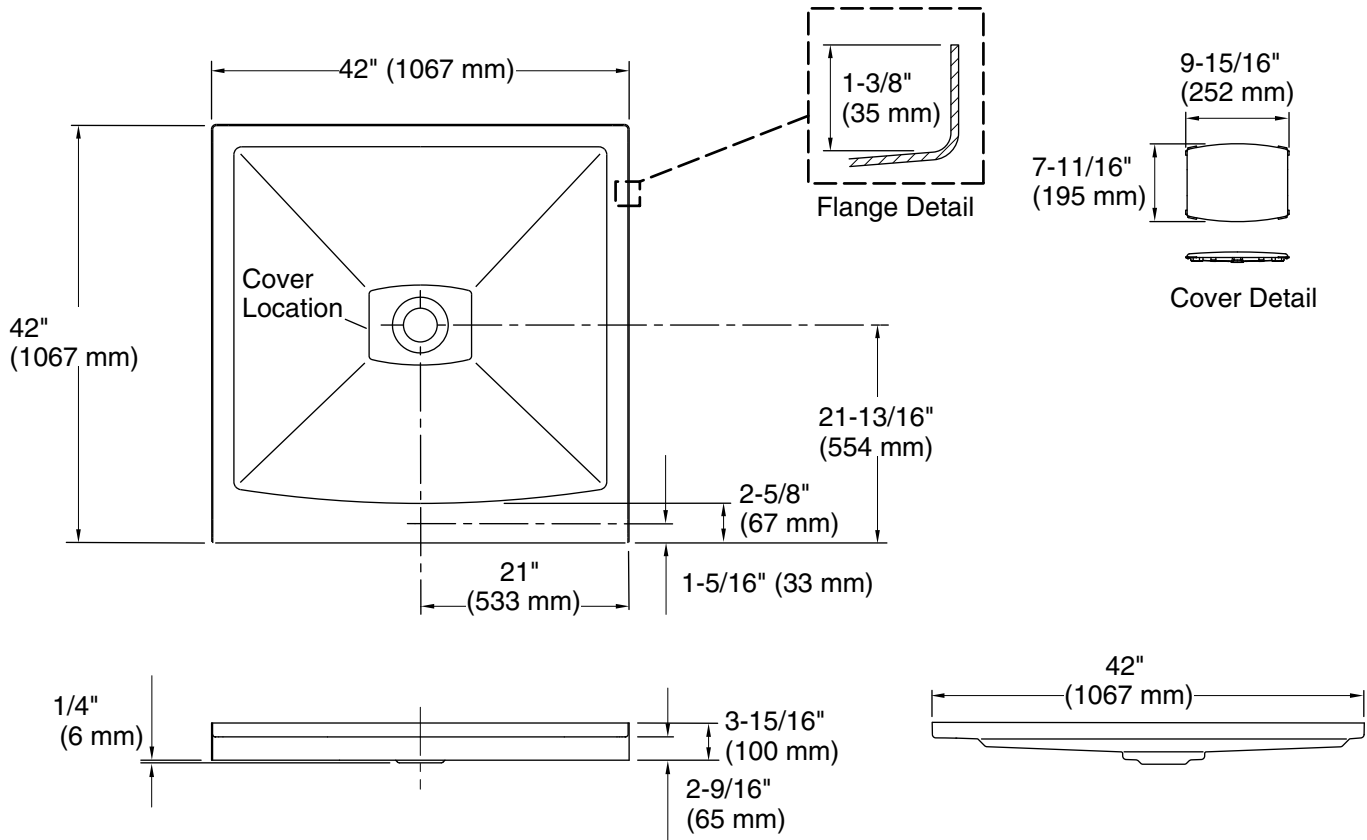

Technical Information

All product dimensions are nominal.

Installation:	Three-wall alcove
Drain location:	Center
Weight:	44 lbs (20 kg)
Minimum floor load:	20 lbs/ft² (97.6 kg/m²)

Notes

- Measure your actual product for rough-in details.
- Install this product according to the installation instructions.
- Shimming may be required to level the fixture.
- Shimming may be required between the stud frame and the fixture.
- Stud opening tolerance is + 1/4" (6 mm), - 0" (0 mm).