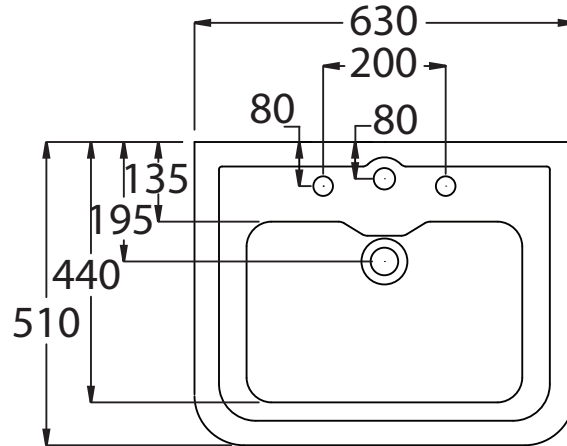

Ceramic Collection	
London	Medium basin Slab Basin

We recommend that all products are purchased with the assistance of a specialist bathroom retailer and always installed by an experienced installer who is a member of a recognized association. All sizes quoted are nominal: items may vary by plus or minus 2% against the figures quoted. When planning installations where dimensions are critical, it is essential that the space allowed for individual items is physically checked. Imperial Bathrooms can not be held liable for any costs associated with items not fitting in any given area. The contents of this statement are based on information correct at the time of publication. We reserve the right to make alterations and changes in product characteristics, fixing, packaging, operation etc at any time without notice.