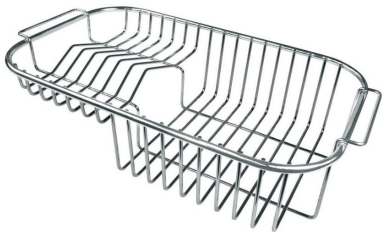

## OPTIONAL ACCESSORIES

HPDE Chopping board 8657 001

Iroko-wood sliding chopping board 8643 000

Stainless steel basket 8611 000

Stainless steel plate rack 8100 301

White colander 8151 100