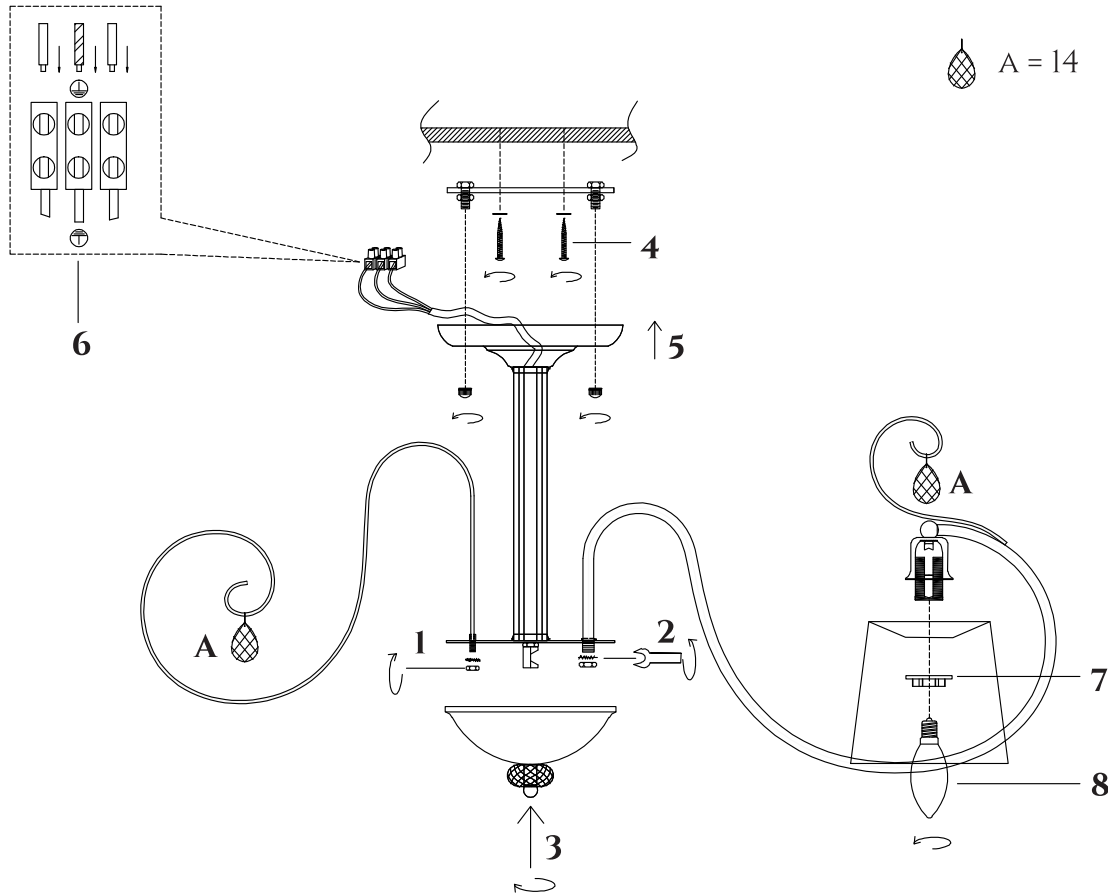

FREYA
TRADITION OF QUALITY

INSTRUCTION

MODEL: FR2020-CL-07-CH
CHANDELIER

7 X E14 (40W)

FREYA-LIGHT.COM