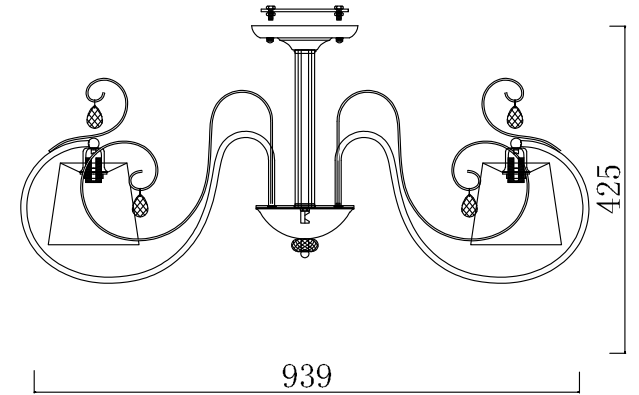

FREYA
TRADITION OF QUALITY

INSTRUCTION

MODEL: FR2020-CL-07-CH
CHANDELIER

7 X E14 (40W)

FREYA-LIGHT.COM