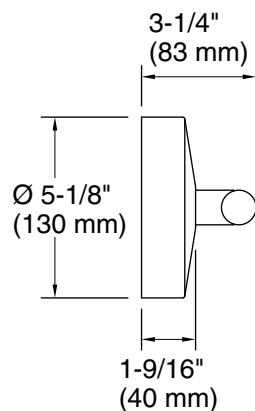

Required Electrical Service

One circuit required.

Lights: 120 V, 60 Hz

Technical Information

All product dimensions are nominal.

Material: Steel, Aluminum, Glass

Lighting Type: Integrated LED

Number of Shades: 2

Shade Type: Glass - frosted

Electrical component rating: LED: 60 Hz, 12 W, 700 Lumens, 3000K