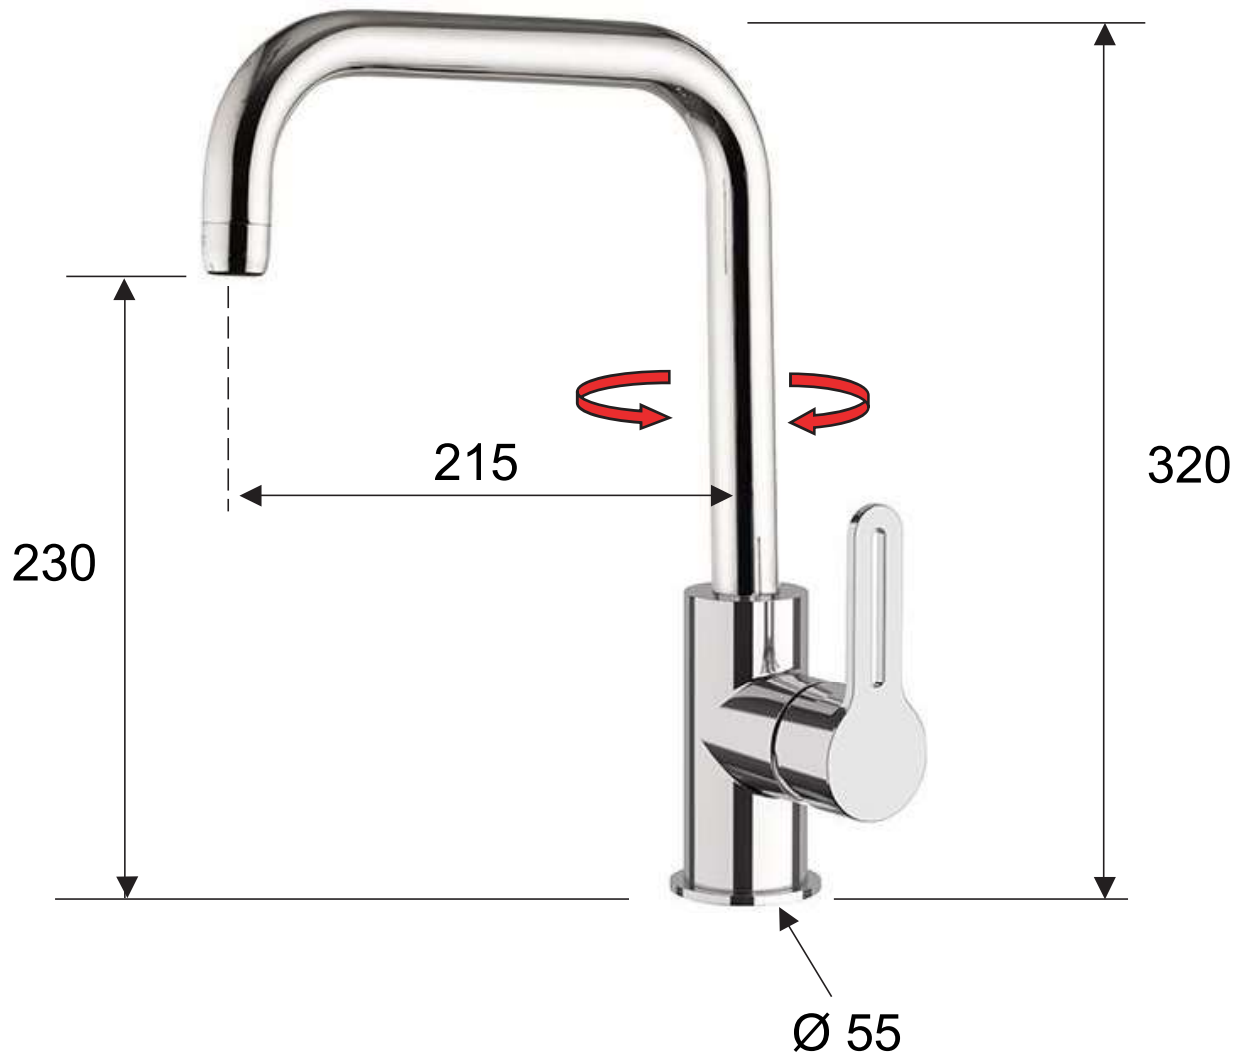

DANIEL

SCHEDA TECNICA TECHNICAL FEATURES

ART. COD.

SR618U

MATERIALI / MATERIALS

OTTONE CROMATO / CHROME PLATED BRASS

CROMATURA / CHROME PLATING

UNI EN 248