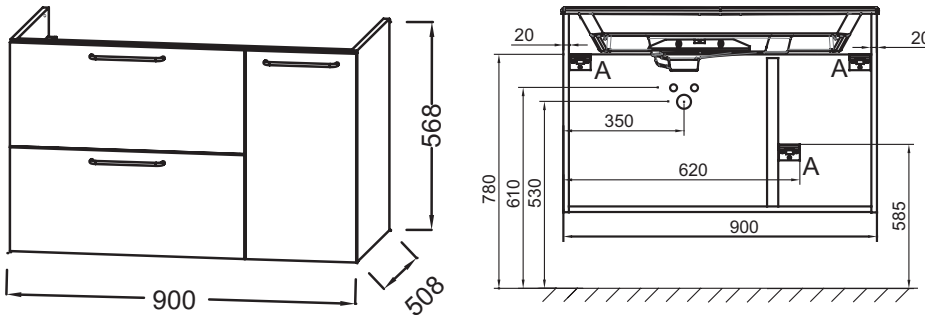

EB2543-R9

Collection: ODÉON RIVE GAUCHE

Finish*:

Main features:

Features

- DIMENSIONS: 90 x 50.80 x 56.80 cm
- MATERIAL: Lacquer or melamine
- NORMS AND REGULATION: NF
- WEIGHT: 39.4 kg
- INSTALLATION TYPE: Wall-hung
- VERSION: Black handle

Required products

- EXAV112-Z: Vanity top 90 cm
- EB2563: Frosted glass vanity top, 91 cm

Technical drawing

Product Specification: Base unit for vanity top 90 cm, 2 drawers/1 door, black wire handles.. EB2543-R9. Collection: ODÉON RIVE GAUCHE. DIMENSIONS: 90 x 50.80 x 56.80 cm. WEIGHT: 39.4 kg. MATERIAL: Lacquer or melamine. INSTALLATION TYPE: Wall-hung. NORMS AND REGULATION: NF. VERSION: Black handle.