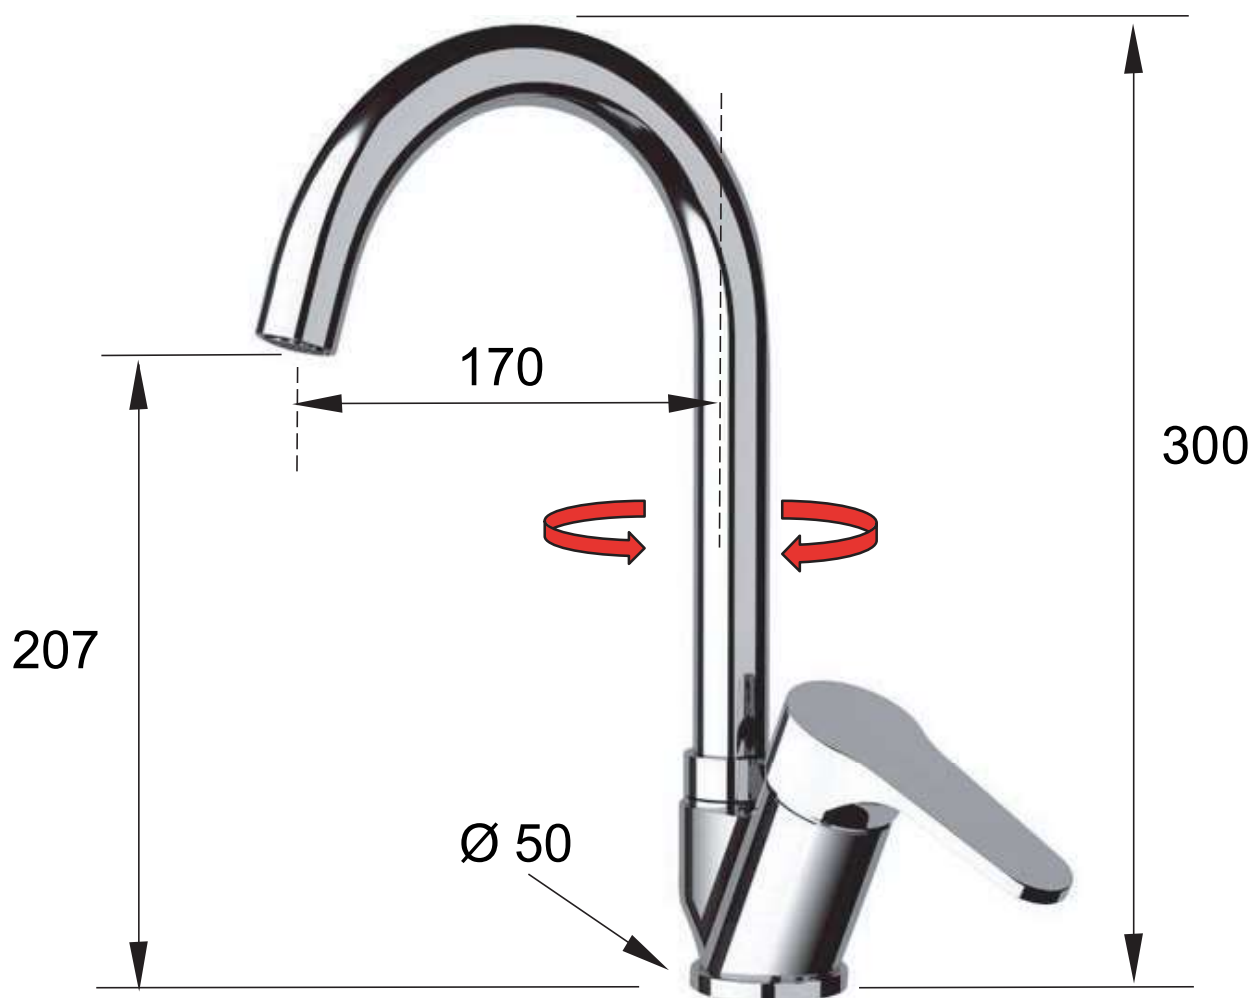

DANIEL

SCHEDA TECNICA TECHNICAL FEATURES

ART. COD.

OM614B

MATERIALI / MATERIALS

OTTONE CROMATO / CHROME PLATED BRASS

CROMATURA / CHROME PLATING

UNI EN 248