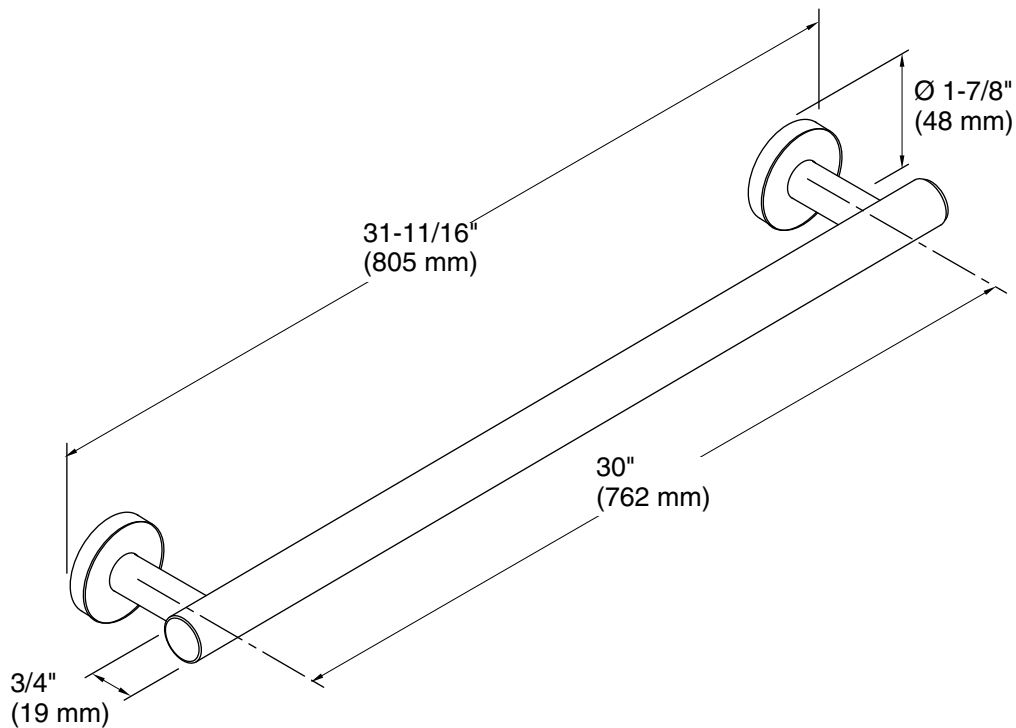

Technical Information

All product dimensions are nominal.

Material: Metal

Notes

Install this product according to the installation guide.